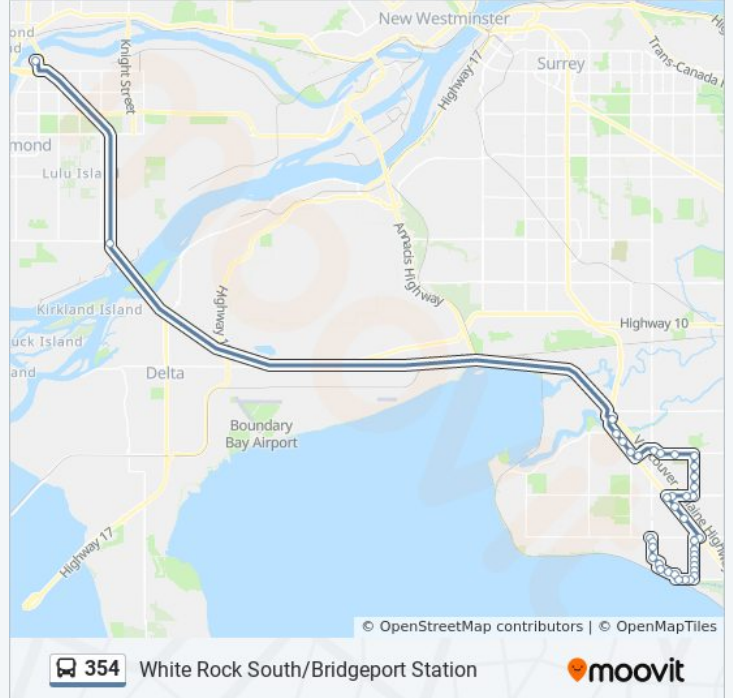

Northbound 160 St @ 30 Ave

Westbound 32 Ave @ 160 St

Westbound 32 Ave @ 156a St

Westbound 32 Ave @ 154 St

Westbound 32 Ave @ 152 St

Westbound 32 Ave Diversion @ 32 Ave

Northbound King George Blvd @ 32 Ave
Diversion

354 bus Info

Direction: White Rock South

Stops: 38

Trip Duration: 69 min

Line Summary:

Southbound 160 St @ 28 Ave

Southbound 160 St @ 26 Ave

Westbound 24 Ave @ 160 St

Westbound Marine Dr @ Stevens St

Westbound Marine Dr @ Keil St

Westbound Marine Dr @ Lee St

Westbound Columbia Ave @ Maple St

Westbound Columbia Ave @ 15500 Block

Westbound Columbia Ave @ 15300 Block

Northbound Centre St @ Royal Ave

Northbound Johnston Rd @ Pacific Ave

Westbound Thrift Ave @ Foster St

White Rock Centre @ Bay 2

354 bus time schedules and route maps are available in an offline PDF at moovitapp.com. Use the [Moovit App](#) to see live bus times, train schedule or subway schedule, and step-by-step directions for all public transit in Southwest British Columbia.