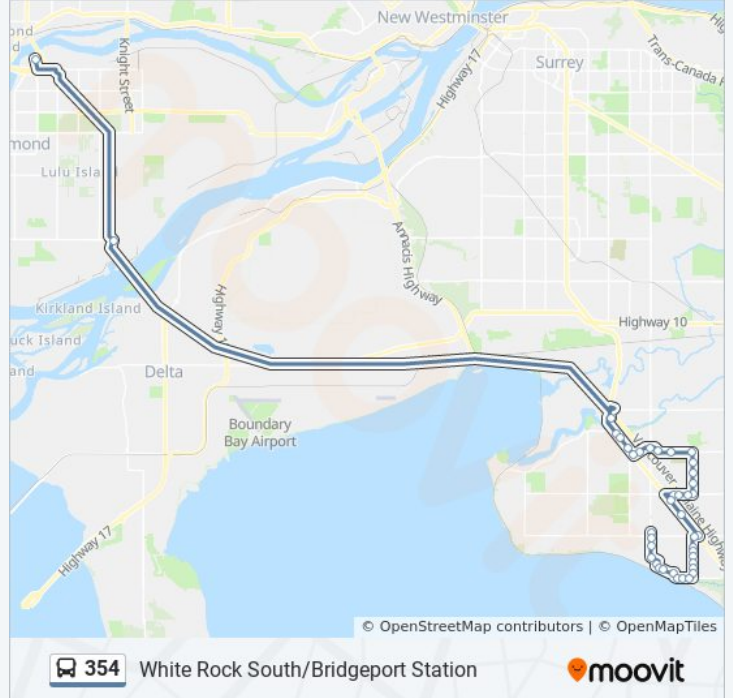

Northbound 160 St @ 30 Ave

Westbound 32 Ave @ 160 St

Westbound 32 Ave @ 156a St

Westbound 32 Ave @ 154 St

Westbound 32 Ave @ 152 St

Westbound 32 Ave Diversion @ 32 Ave

Northbound King George Blvd @ 32 Ave
Diversion

Northbound King George Blvd @ 148 St

Northbound King George Blvd @ 34 Ave

Northbound King George Blvd @ Crescent Rd

South Surrey Park & Ride @ Bay 3

Northbound Hwy 99 Offramp @ Steveston Hwy

Bridgeport Station @ Bay 1 Unloading Only

Direction: White Rock South

38 stops

[VIEW LINE SCHEDULE](#)

Bridgeport Stn Bay 9,10,11

Southbound Hwy 99 Onramp @ Steveston Hwy

South Surrey Park & Ride @ Bay 1

Southbound King George Blvd @ Crescent Rd

Southbound King George Blvd @ 34 Ave

354 bus Info

Direction: White Rock South

Stops: 38

Trip Duration: 69 min

Line Summary:

Southbound 160 St @ 28 Ave

Southbound 160 St @ 26 Ave

Westbound 24 Ave @ 160 St