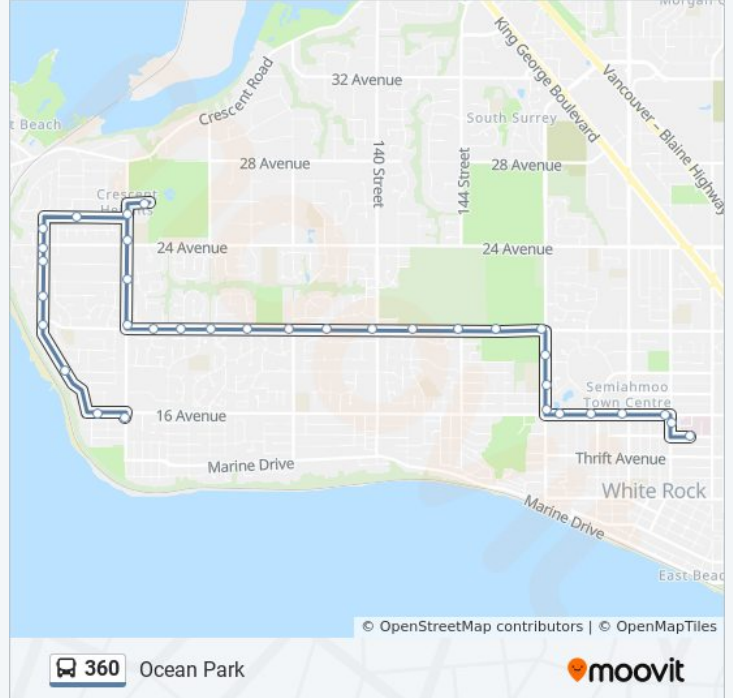

Northbound 128 St @ 22 Ave

### 360 bus Info

**Direction:** Ocean Park

**Stops:** 34

**Trip Duration:** 23 min

**Line Summary:**

Northbound 128 St @ 24 Ave  
 Northbound 128 St @ 25 Ave  
 Eastbound 26 Ave @ 12800 Block  
 Westbound 25 Ave @ 126 St  
 Southbound 124 St @ Seacrest Dr  
 Southbound 124 St @ 24 Ave  
 Southbound 124 St @ 23 Ave  
 Southbound 124 St @ 21a Ave  
 Southbound 124 St @ Indian Fort Dr  
 Southbound Ocean Park Rd @ 18 Ave  
 Eastbound 16 Ave @ 126a St  
 Southbound 128 St @ 16 Ave

**Direction: Peace Arch Hospital**

37 stops

[VIEW LINE SCHEDULE](#)

Eastbound 17 Ave @ 128 St  
 Eastbound 17 Ave @ 12900 Block  
 Westbound 16 Ave @ 130 St  
 Northbound Ocean Park Rd @ 16 Ave  
 Northbound Ocean Park Rd @ 18 Ave  
 Northbound 124 St @ 20 Ave  
 Northbound 124 St @ 22 Ave  
 Northbound 124 St @ 24 Ave  
 Northbound 124 St @ Seacrest Dr  
 Eastbound 25 Ave @ 126 St  
 Northbound 128 St @ 25 Ave  
 Eastbound 26 Ave @ 12800 Block  
 Southbound 128 St @ 25 Ave  
 Southbound 128 St @ 24 Ave  
 Southbound 128 St @ 22 Ave  
 Eastbound 20 Ave @ 128 St  
 Eastbound 20 Ave @ 129 St

**360 bus Info**

**Direction:** Peace Arch Hospital

**Stops:** 37

**Trip Duration:** 27 min

**Line Summary:**

Eastbound 20 Ave @ 131 St

Eastbound 20 Ave @ Amble Greene Dr

Eastbound 20 Ave @ 134 St