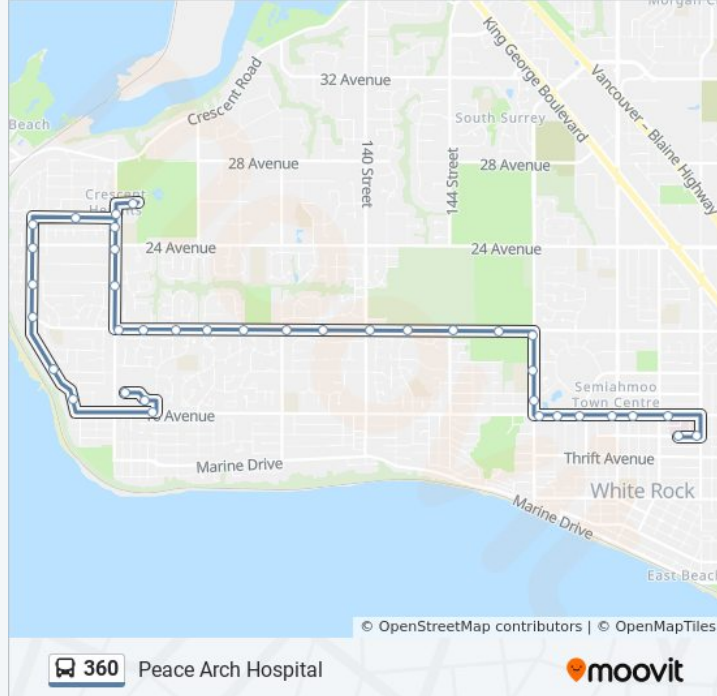

Eastbound 20 Ave @ 131 St

Eastbound 20 Ave @ Amble Greene Dr

Eastbound 20 Ave @ 134 St

Eastbound 20 Ave @ 136 St

Eastbound 20 Ave @ 138 St

Eastbound 20 Ave @ 140 St

Eastbound 20 Ave @ 142 St

Eastbound 20 Ave @ 144 St

Eastbound 20 Ave @ Rotary Way

Southbound 148 St @ 20 Ave

Southbound 148 St @ 18a Ave

Southbound 148 St @ 17 Ave

Eastbound North Bluff Rd @ Oxford St

Eastbound North Bluff Rd @ Overall St

Eastbound North Bluff Rd @ Blackwood St

White Rock Centre @ Bay 2

White Rock Centre @ Bay 4

Eastbound North Bluff Rd @ Best St

Westbound Russell Ave @ Finlay St

Westbound Russell Ave @ Hospital St

360 bus time schedules and route maps are available in an offline PDF at moovitapp.com. Use the [Moovit App](#) to see live bus times, train schedule or subway schedule, and step-by-step directions for all public transit in Southwest British Columbia.

[About Moovit](#) • [MaaS Solutions](#) • [Supported Countries](#) • [Mooviter Community](#)

© 2024 Moovit - All Rights Reserved

Check Live Arrival Times