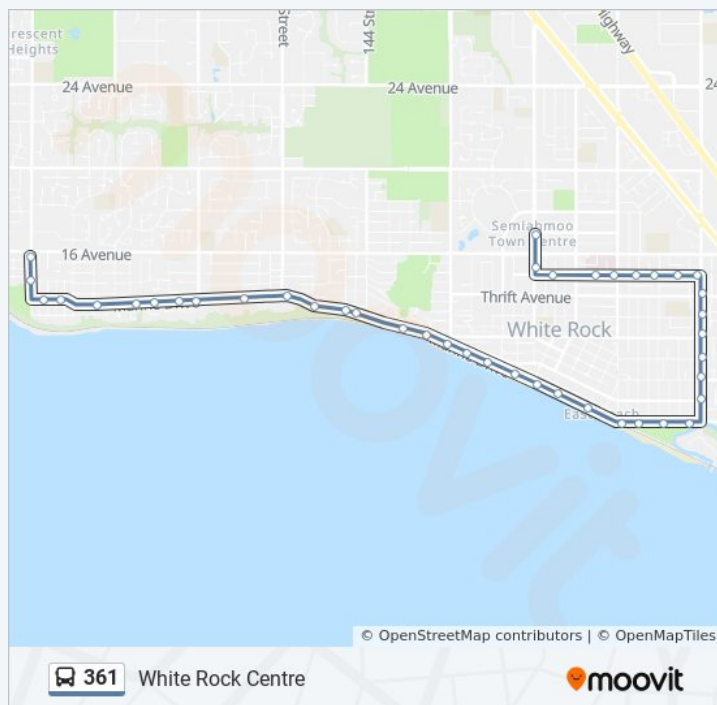

Eastbound Marine Dr @ Duprez St

Eastbound Marine Dr @ Anderson St

Eastbound Marine Dr @ Oxford St

Eastbound Marine Dr @ Elm St

Eastbound Marine Dr @ Martin St

Eastbound Marine Dr @ 15000 Block

Eastbound Marine Dr @ Fir St

Northbound 160 St @ 10 Ave

Northbound 160 St @ Cliff Ave

Northbound 160 St @ 12 Ave

Northbound 160 St @ 13 Ave

Northbound 160 St @ 14 Ave

Westbound Russell Ave @ Stayte Rd

Westbound Russell Ave @ Habgood St

Westbound Russell Ave @ Kent St

Westbound Russell Ave @ Lee St

Westbound Russell Ave @ Finlay St

Westbound Russell Ave @ Hospital St

Westbound Russell Ave @ Fir St

361 bus Info

Direction: White Rock Centre

Stops: 42

Trip Duration: 24 min

Line Summary:

Northbound Johnston Rd @ Russell Ave

White Rock Centre @ Bay 8

361 bus time schedules and route maps are available in an offline PDF at moovitapp.com. Use the [Moovit App](#) to see live bus times, train schedule or subway schedule, and step-by-step directions for all public transit in Southwest British Columbia.