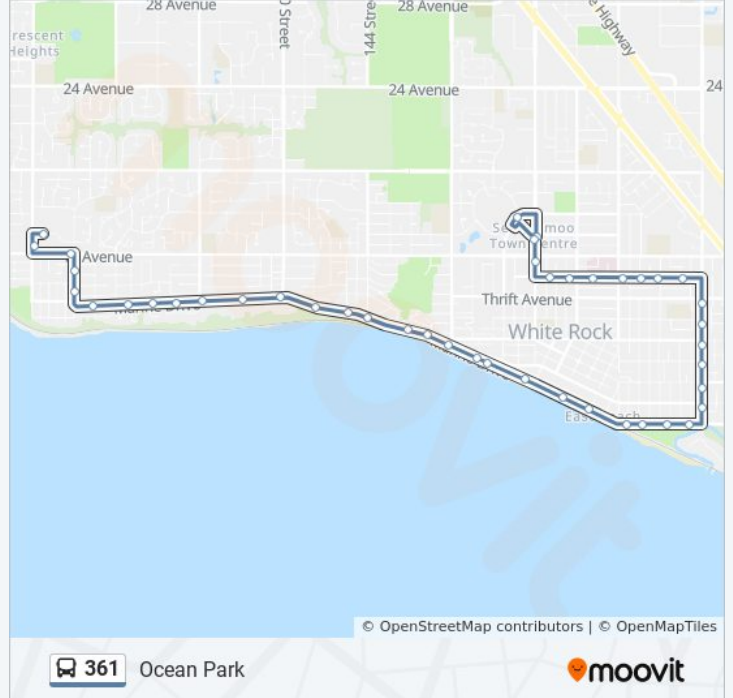

361 bus Info

Direction: Ocean Park

Stops: 44

Trip Duration: 28 min

Line Summary:

Westbound Marine Dr @ Dolphin St
 Westbound Marine Dr @ 15100 Block
 Westbound Marine Dr @ 14900 Block
 Westbound Marine Dr @ Vidal St
 Westbound Marine Dr @ Oxford St
 Westbound Marine Dr @ Anderson St
 Westbound Marine Dr @ Bay St
 Westbound Marine Dr @ Magdalen Cres
 Westbound Marine Dr @ Kerfoot Rd
 Westbound Marine Dr @ Bishop Rd
 Westbound Marine Dr @ Nichol Rd
 Westbound Marine Dr @ 13800 Block
 Westbound Marine Dr @ Bergstrom Rd
 Westbound Marine Dr @ 13400 Block
 Westbound Marine Dr @ 133a St
 Westbound Marine Dr @ 132b St
 Westbound Marine Dr @ 131 St
 Northbound 130 St @ 14 Ave
 Northbound 130 St @ 15 Ave
 Westbound 16 Ave @ 130 St
 Northbound 128 St @ 16 Ave
 Eastbound 17 Ave @ 128 St

Direction: White Rock Centre

42 stops

[VIEW LINE SCHEDULE](#)

Southbound 128 St @ 16 Ave
 Southbound 128 St @ 14b Ave
 Eastbound Marine Dr @ 128a St
 Eastbound Marine Dr @ 129a St
 Eastbound Marine Dr @ 131 St
 Eastbound Marine Dr @ 132b St
 Eastbound Marine Dr @ 133a St

Westbound Russell Ave @ Kent St

Westbound Russell Ave @ Lee St

Westbound Russell Ave @ Finlay St

Westbound Russell Ave @ Hospital St

Westbound Russell Ave @ Fir St

361 bus Info

Direction: White Rock Centre

Stops: 42