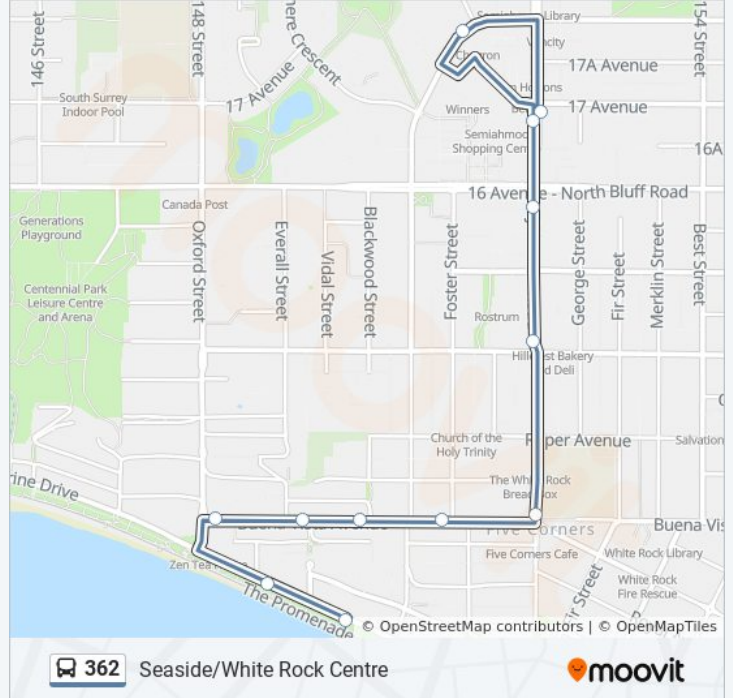

362

Seaside/White Rock Centre

Get The App

The 362 bus line (Seaside/White Rock Centre) has 2 routes. For regular weekdays, their operation hours are:
(1) Seaside: 9:30 AM - 9:30 PM(2) White Rock Centre: 9:42 AM - 9:42 PM
Use the Moovit App to find the closest 362 bus station near you and find out when is the next 362 bus arriving.

Direction: Seaside

11 stops

[VIEW LINE SCHEDULE](#)

- White Rock Centre @ Bay 8
- Southbound Martin Dr @ E Southmere Cres
- White Rock Centre @ Bay 10
- White Rock Centre @ Bay 3
- Southbound Johnston Rd @ Buena Vista Ave
- Westbound Buena Vista Ave @ Foster St
- Westbound Buena Vista Ave @ Blackwood St
- Westbound Buena Vista Ave @ Beach View Ave
- Westbound Buena Vista Ave @ Oxford St
- Eastbound Marine Dr @ Elm St
- Eastbound Marine Dr @ Martin St

362 bus Info

Direction: Seaside

Stops: 11

Trip Duration: 12 min

Line Summary:

Direction: White Rock Centre

14 stops

[VIEW LINE SCHEDULE](#)

- Eastbound Marine Dr @ Martin St
- Eastbound Marine Dr @ 15000 Block
- Eastbound Marine Dr @ Fir St
- Eastbound Marine Dr @ Dolphin St
- Eastbound Marine Dr @ Balsam St
- Eastbound Marine Dr @ Finlay St
- Westbound Columbia Ave @ Maple St
- Westbound Columbia Ave @ 15500 Block
- Westbound Columbia Ave @ 15300 Block
- Northbound Centre St @ Royal Ave
- Northbound Johnston Rd @ Pacific Ave
- Eastbound Thrift Ave @ Johnston Rd
- Northbound Johnston Rd @ Russell Ave
- White Rock Centre @ Bay 8