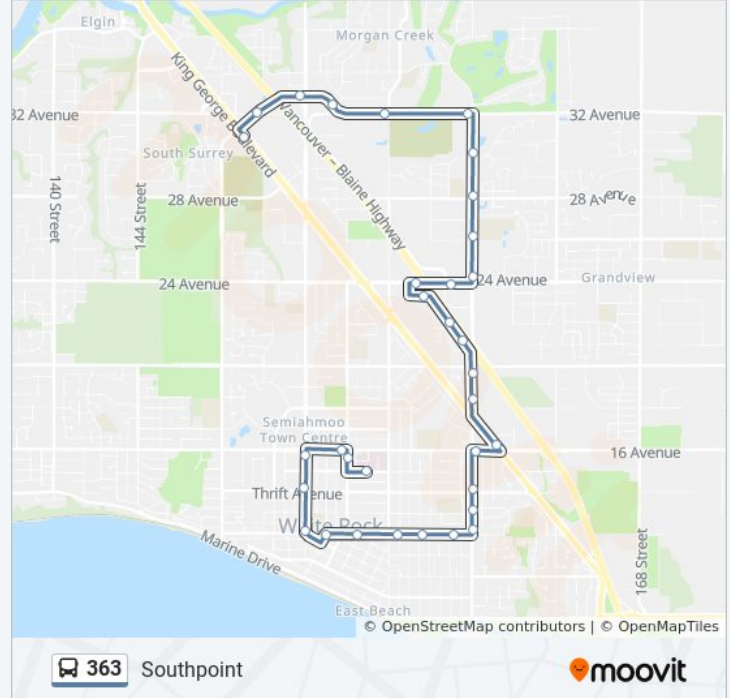

Southbound King George Blvd @ 2900 Block

Southbound King George Blvd @ 28 Ave

Northbound 152 St @ 28 Ave

Northbound 152 St @ 3000 Block

Eastbound 32 Ave @ 152 St

Eastbound 32 Ave @ Croydon Dr

Eastbound 32 Ave @ 156a St

Southbound 160 St @ 32 Ave

Southbound 160 St @ 30 Ave

Southbound 160 St @ 28 Ave

Southbound 160 St @ 26 Ave

Westbound 24 Ave @ 160 St

Westbound 24 Ave @ Croydon Dr

Eastbound Cranley Dr @ 157a St

Southbound Cranley Dr @ Suffolk Rd

Northbound Cranley Dr @ Cumbria Dr

Northbound Cranley Dr @ Suffolk Rd

Westbound Cranley Dr @ 157a St

Eastbound 24 Ave @ 157 St

Eastbound 24 Ave @ Croydon Dr

Northbound 160 St @ 24 Ave

Northbound 160 St @ 26 Ave

Northbound 160 St @ 28 Ave

Northbound 160 St @ 30 Ave

Westbound 32 Ave @ 160 St

Westbound 32 Ave @ 156a St

Westbound 32 Ave @ 154 St

Westbound 32 Ave @ 152 St

Westbound 32 Ave Diversion @ 32 Ave

Southbound King George Blvd @ 32 Ave
Diversion