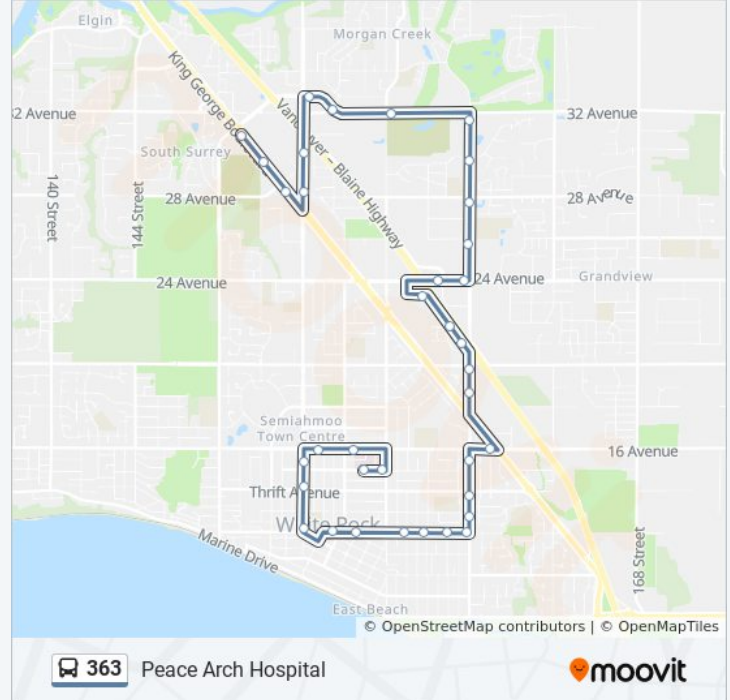

Direction: Peace Arch Hospital

Stops: 36

Trip Duration: 30 min

Line Summary:

Southbound Stayte Rd @ Thrift Ave

Southbound Stayte Rd @ Roper Ave

Westbound Buena Vista Ave @ Stayte Rd

Westbound Buena Vista Ave @ Habgood St

Westbound Buena Vista Ave @ Kent St

Westbound Buena Vista Ave @ Lee St

Westbound Buena Vista Ave @ Dolphin St

Westbound Buena Vista Ave @ Merklin St

Northbound Johnston Rd @ Pacific Ave

Eastbound Thrift Ave @ Johnston Rd

Northbound Johnston Rd @ Russell Ave

White Rock Centre @ Bay 4

Eastbound North Bluff Rd @ Best St

Westbound Russell Ave @ Finlay St

Westbound Russell Ave @ Hospital St

Direction: Southpoint

32 stops

[VIEW LINE SCHEDULE](#)

Westbound Russell Ave @ Hospital St

Northbound Best St @ Vine Ave

Westbound 16 Ave @ 154 St

White Rock Centre @ Bay 3

Southbound Johnston Rd @ Buena Vista Ave

Northbound Fir St @ Buena Vista Ave

Eastbound Buena Vista Ave @ Dolphin St