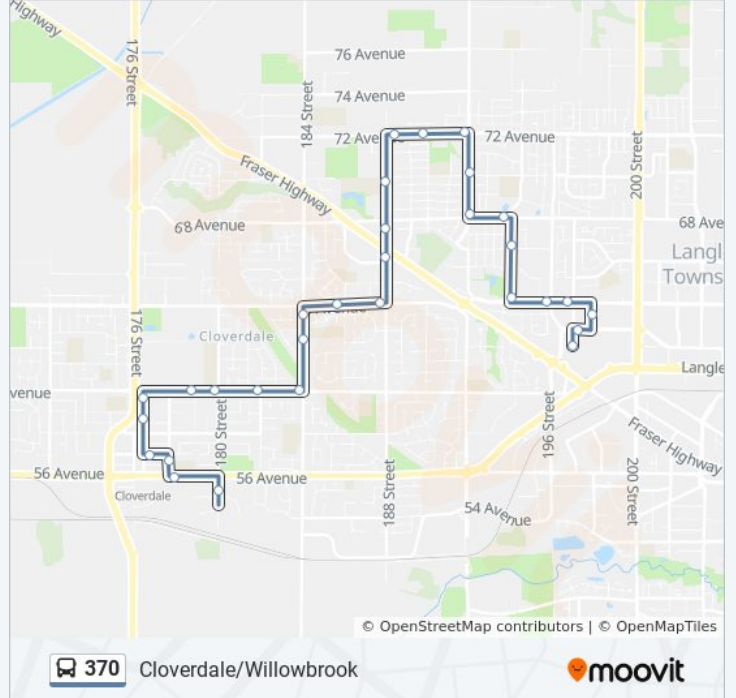

370 bus Info

Direction: Cloverdale

Stops: 30

Trip Duration: 28 min

Line Summary:

Westbound 60 Ave @ 180 St

Westbound 60 Ave @ 179 St

Southbound 176a St @ 60 Ave

Southbound 176a St @ 58a Ave

Eastbound 57 Ave @ 176a St

Southbound 177b St @ 56a Ave

Eastbound Hwy 10 @ 177b St

Northbound 180 St @ 55 Ave

Direction: Willowbrook

30 stops

[VIEW LINE SCHEDULE](#)

Northbound 180 St @ 55 Ave

Westbound Hwy 10 @ 180 St

Westbound Hwy 10 @ 17800 Block

Northbound 177b St @ Hwy 10

Westbound 57 Ave @ 177b St

Northbound 176a St @ 57 Ave

Northbound 176a St @ 58a Ave

Northbound 176a St @ 60 Ave

Eastbound 60 Ave @ 180 St

Eastbound 60 Ave @ 182 St

Northbound 184 St @ 60 Ave

Northbound 184 St @ 6200 Block

Eastbound 64 Ave @ 184 St

Eastbound 64 Ave @ 186 St

Northbound 188 St @ 64 Ave

Northbound 188 St @ Fraser Hwy