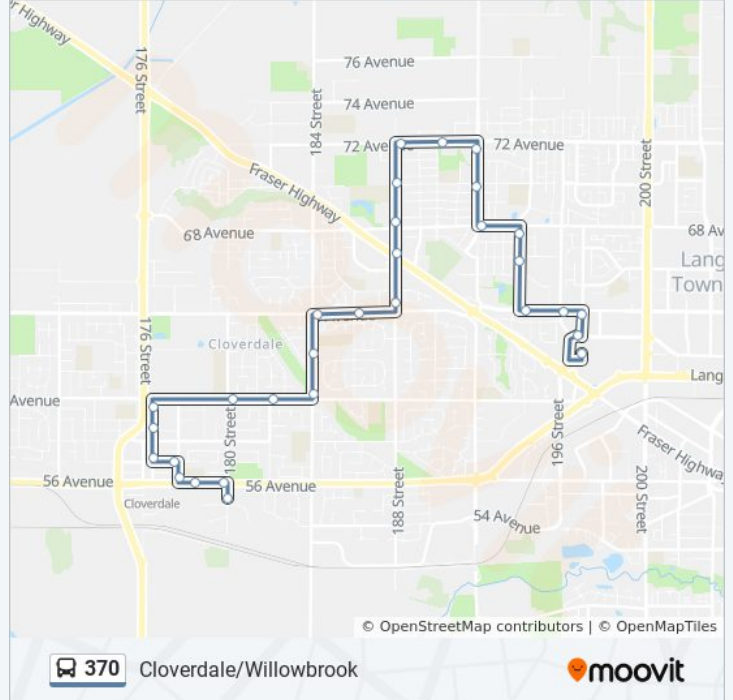

Southbound 176a St @ 58a Ave

Eastbound 57 Ave @ 176a St

Southbound 177b St @ 56a Ave

Eastbound Hwy 10 @ 177b St

Northbound 180 St @ 55 Ave

Direction: Willowbrook

30 stops

[VIEW LINE SCHEDULE](#)

Northbound 180 St @ 55 Ave

Westbound Hwy 10 @ 180 St

Westbound Hwy 10 @ 17800 Block

Northbound 177b St @ Hwy 10

Westbound 57 Ave @ 177b St

Northbound 176a St @ 57 Ave

Northbound 176a St @ 58a Ave

Northbound 176a St @ 60 Ave

Eastbound 60 Ave @ 180 St

Eastbound 60 Ave @ 182 St

Northbound 184 St @ 60 Ave

Northbound 184 St @ 6200 Block

Eastbound 64 Ave @ 184 St

Eastbound 64 Ave @ 186 St

Northbound 188 St @ 64 Ave

Northbound 188 St @ Fraser Hwy

370 bus Info

Direction: Willowbrook

Stops: 30

Trip Duration: 30 min

Line Summary:

Eastbound 72 Ave @ 188 St
 Eastbound 72 Ave @ 190 St
 Southbound 192 St @ 72 Ave
 Southbound 192 St @ 70 Ave
 Eastbound 68 Ave @ 192 St
 Southbound 194 St @ 68 Ave
 Southbound 194 St @ 66 Ave
 Eastbound 64 Ave @ 194 St
 Eastbound 64 Ave @ 196 St
 Southbound 197 St @ 64 Ave
 Westbound Willowbrook Dr @ 197 St
 Mall Access Rd @ Willowbrook Mall