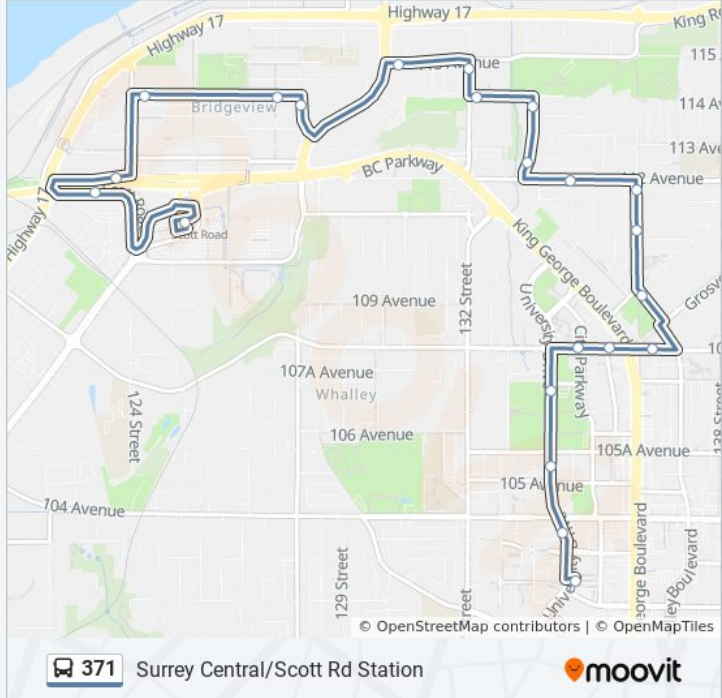

**Direction: Scott Rd Station**

22 stops

[VIEW LINE SCHEDULE](#)

- Surrey Central Station @ Bay 6
- Northbound University Dr @ 104 Ave
- Northbound University Dr @ 105a Ave
- Northbound University Dr @ 107a Ave
- Gateway Station @ Bay 3
- Eastbound 108 Ave @ King George Blvd
- Northbound Hilton Rd @ Grosvenor Rd
- Northbound 136 St @ Bentley Rd
- Northbound 136 St @ 111 Ave
- Westbound 112 Ave @ 136 St
- Westbound 112 Ave @ 13400 Block
- Northbound 133a St @ 112a Ave
- Northbound 133a St @ Crestview Dr
- Westbound 114 Ave @ 132 St
- Westbound 115 Ave @ 132 St
- Westbound 115 Ave @ Bridgeview Dr
- Northbound 128 St @ 114 Ave
- Westbound 114 Ave @ 126a St
- Westbound 114 Ave @ 124 St
- Southbound 124 St @ 112a Ave
- Eastbound 111a Ave @ 12300 Block
- Scott Road Stn

**371 bus Info**

**Direction:** Scott Rd Station

**Stops:** 22

**Trip Duration:** 23 min

**Line Summary:**

**Direction: Surrey Central Station**

22 stops

[VIEW LINE SCHEDULE](#)

Eastbound 114 Ave @ 132 St

Southbound 133a St @ 114 Ave

Southbound 133a St @ 112a Ave

Eastbound 112 Ave @ 13400 Block

Southbound 136 St @ 112 Ave

Southbound 136 St @ 111 Ave

Southbound Hilton Rd @ Bentley Rd

**371 bus Info**

**Direction:** Surrey Central Station

**Stops:** 22

**Trip Duration:** 23 min

**Line Summary:**

Southbound University Dr @ 107a Ave  
Southbound University Dr @ 105a Ave  
Southbound University Dr @ 104 Ave  
Surrey Central Station @ Bay 6