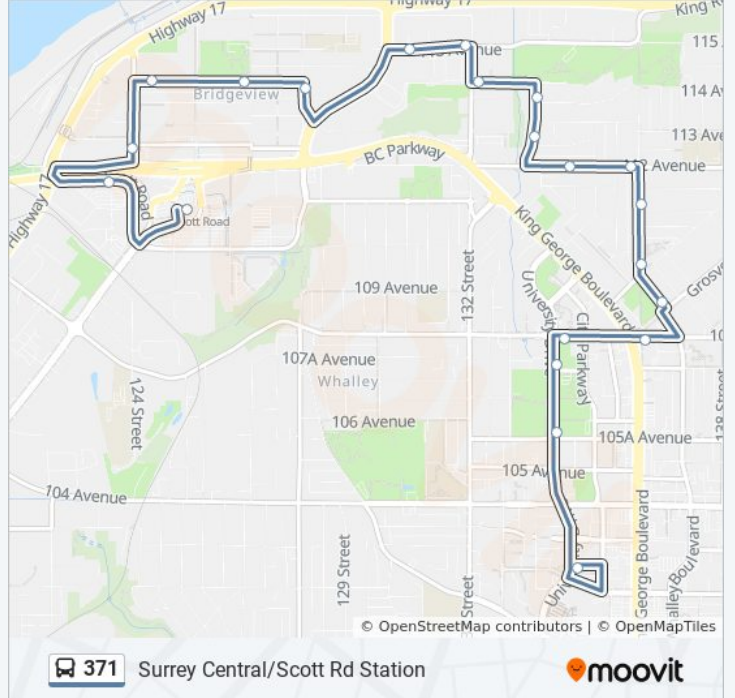

**Direction: Scott Rd Station**

22 stops

[VIEW LINE SCHEDULE](#)

- Surrey Central Station @ Bay 6
- Northbound University Dr @ 104 Ave
- Northbound University Dr @ 105a Ave
- Northbound University Dr @ 107a Ave
- Gateway Station @ Bay 3
- Eastbound 108 Ave @ King George Blvd
- Northbound Hilton Rd @ Grosvenor Rd
- Northbound 136 St @ Bentley Rd
- Northbound 136 St @ 111 Ave
- Westbound 112 Ave @ 136 St
- Westbound 112 Ave @ 13400 Block
- Northbound 133a St @ 112a Ave
- Northbound 133a St @ Crestview Dr
- Westbound 114 Ave @ 132 St
- Westbound 115 Ave @ 132 St
- Westbound 115 Ave @ Bridgeview Dr
- Northbound 128 St @ 114 Ave
- Westbound 114 Ave @ 126a St
- Westbound 114 Ave @ 124 St
- Southbound 124 St @ 112a Ave
- Eastbound 111a Ave @ 12300 Block
- Scott Road Stn

**371 bus Info**

**Direction:** Scott Rd Station

**Stops:** 22

**Trip Duration:** 23 min

**Line Summary:**

**Direction: Surrey Central Station**

22 stops

[VIEW LINE SCHEDULE](#)

Eastbound 114 Ave @ 132 St

Southbound 133a St @ 114 Ave

Southbound 133a St @ 112a Ave

Eastbound 112 Ave @ 13400 Block

Southbound 136 St @ 112 Ave

Southbound 136 St @ 111 Ave

Southbound Hilton Rd @ Bentley Rd

**371 bus Info**

**Direction:** Surrey Central Station

**Stops:** 22

**Trip Duration:** 23 min

**Line Summary:**

Southbound University Dr @ 107a Ave  
Southbound University Dr @ 105a Ave  
Southbound University Dr @ 104 Ave  
Surrey Central Station @ Bay 6