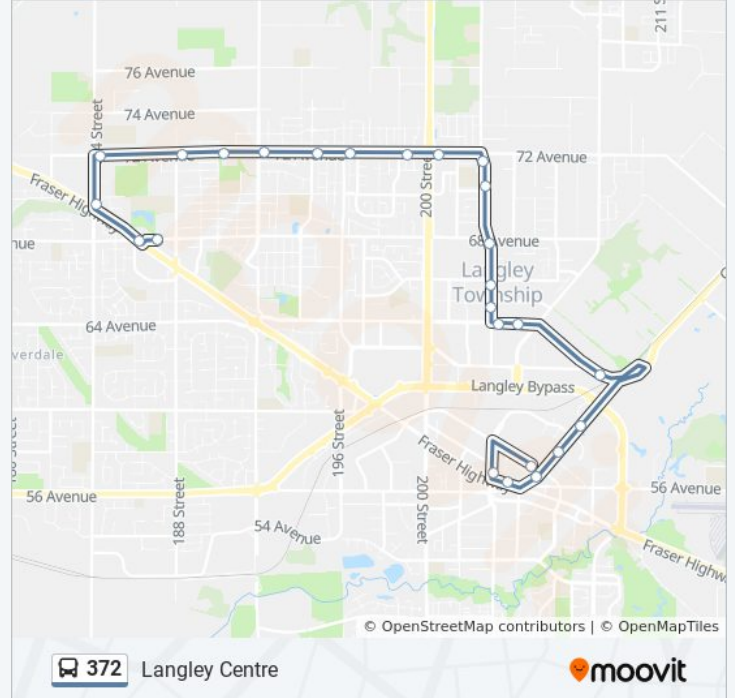

Eastbound Mufford Cres @ 62 Ave

Southbound Glover Rd @ 5900 Block

Southbound Glover Rd @ Eastleigh Cres

Langley Centre @ Bay 1

Westbound Fraser Hwy @ 56 Ave

Northbound 203 St @ Fraser Hwy

Langley Centre @ Bay 6

372 bus time schedules and route maps are available in an offline PDF at moovitapp.com. Use the [Moovit App](#) to see live bus times, train schedule or subway schedule, and step-by-step directions for all public transit in Southwest British Columbia.

[About Moovit](#) • [MaaS Solutions](#) • [Supported Countries](#) • [Mooviter Community](#)

© 2024 Moovit - All Rights Reserved

Check Live Arrival Times