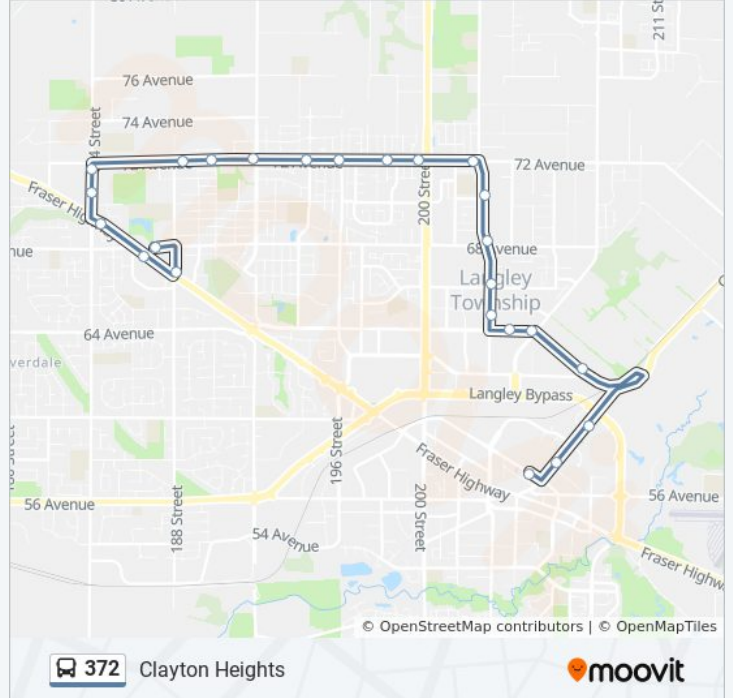

**372 bus Info**

**Direction:** Clayton Heights

**Stops:** 24

**Trip Duration:** 29 min

**Line Summary:**

Northbound 188 St @ Fraser Hwy

Westbound 68 Ave @ 18700 Block

### Direction: Langley Centre

25 stops

[VIEW LINE SCHEDULE](#)

Westbound 68 Ave @ 18700 Block

Westbound Fraser Hwy @ 68 Ave

Northbound 184 St @ Fraser Hwy

Eastbound 72 Ave @ 184 St

Eastbound 72 Ave @ 188 St

Eastbound 72 Ave @ 190 St

Eastbound 72 Ave @ 192 St

Eastbound 72 Ave @ 194a St

Eastbound 72 Ave @ 196 St

Eastbound 72 Ave @ 198b St

Eastbound 72 Ave @ 200 St

Southbound 202b St @ 72 Ave

Southbound 202b St @ 70a Ave

Southbound 203 St @ 68 Ave

Southbound 203 St @ 66 Ave

Southbound 203 St @ 65 Ave

Eastbound 64 Ave @ 203 St

Eastbound 64 Ave @ 20400 Block