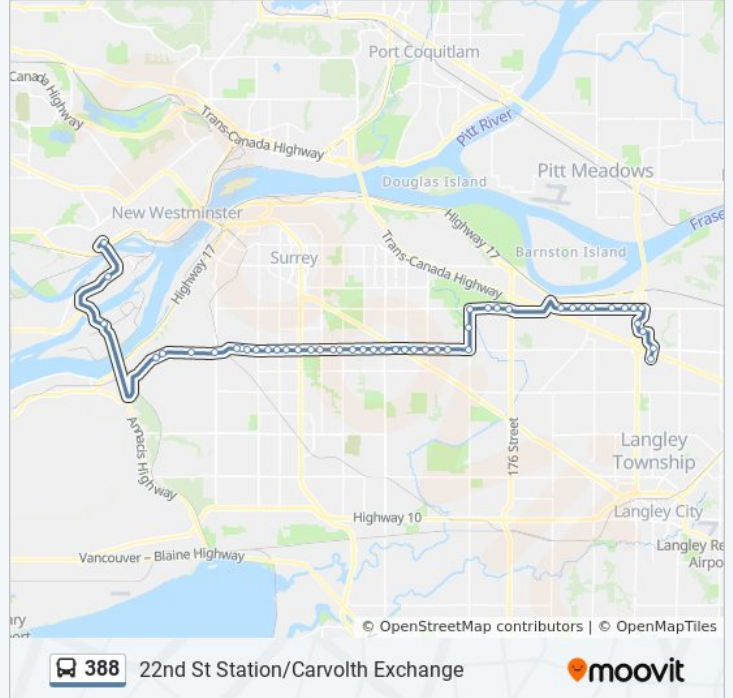

Direction: 22nd St Station

47 stops

[VIEW LINE SCHEDULE](#)

- Carvolth Exchange @ Bay 7
- Northbound 202 St @ 88 Ave
- Westbound 91a Ave @ 20100 Block
- Northbound 200 St @ 92a Ave
- Westbound 96 Ave @ 201 St
- Westbound 96 Ave @ 199a St
- Westbound 96 Ave @ 198 St
- Westbound 96 Ave @ 195 St
- Westbound 96 Ave @ 192 St
- Westbound 96 Ave @ 190 St
- Westbound 96 Ave @ 188 St
- Westbound 96 Ave @ 186 St
- Westbound 96 Ave @ 176 St
- Westbound 96 Ave @ 173a St
- Westbound 96 Ave @ 172 St
- Southbound 168 St @ 96 Ave
- Southbound 168 St @ 92a Ave
- Westbound 88 Ave @ 168 St
- Westbound 88 Ave @ 164 St
- Westbound 88 Ave @ 162 St
- Westbound 88 Ave @ 160 St
- Westbound 88 Ave @ 158 St

388 bus Info

Direction: 22nd St Station

Stops: 47

Trip Duration: 70 min

Line Summary:

- Westbound 88 Ave @ 156 St
- Westbound 88 Ave @ 154a St
- Westbound 88 Ave @ 152 St
- Westbound 88 Ave @ 150 St
- Westbound 88 Ave @ 148 St
- Westbound 88 Ave @ 146 St
- Westbound 88 Ave @ 144 St
- Westbound 88 Ave @ 142a St
- Westbound 88 Ave @ 140 St
- Westbound 88 Ave @ Lauder Dr
- Westbound 88 Ave @ King George Blvd
- Westbound 88 Ave @ 133a St
- Westbound 88 Ave @ 132 St
- Westbound 88 Ave @ 130 St
- Westbound 88 Ave @ 128 St
- Westbound 88 Ave @ 126 St
- Westbound 88 Ave @ 12400 Block
- Westbound 88 Ave @ 12300 Block
- Westbound Nordel Way @ Scott Rd
- Westbound Nordel Way @ 116 St
- Westbound Nordel Way @ Shepherd Way
- Westbound Nordel Way @ Brooke Rd
- Northbound Hwy 91 Offramp @ Cliveden Ave
- Northbound Hwy 91a Onramp @ Howes St
- 22nd Street Station @ Unloading Only

Direction: Carvolth Exchange

46 stops

[VIEW LINE SCHEDULE](#)

- 22nd Street Stn
- Southbound Hwy 91a Onramp @ Howes St
- Southbound Hwy 91 Offramp @ Cliveden Ave
- Eastbound Nordel Way @ Brooke Rd

388 bus Time Schedule

Not Operational

Saturday

Not Operational

388 bus Info

Direction: Carvolth Exchange

Stops: 46

Trip Duration: 70 min

Line Summary: