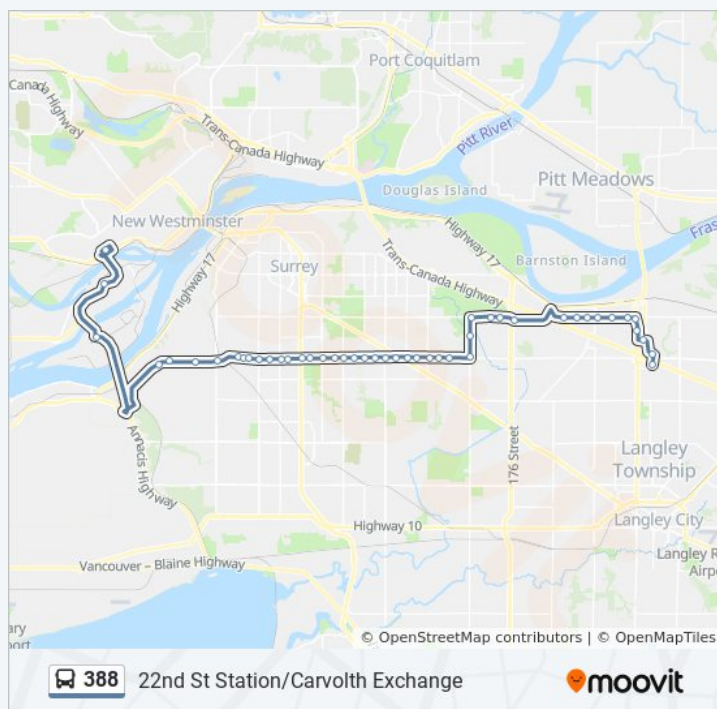

Northbound 168 St @ 88 Ave

Northbound 168 St @ 92a Ave

Eastbound 96 Ave @ 168 St

Eastbound 96 Ave @ 172 St

Eastbound 96 Ave @ 173a St

Eastbound Golden Ears Way @ 176 St

Eastbound 96 Ave @ 186 St

Friday

Not Operational

Saturday

Not Operational

388 bus Info

Direction: Carvolth Exchange

Stops: 46

Trip Duration: 70 min

Line Summary:

388 22nd St Station/Carvolth Exchange

Eastbound 96 Ave @ 188 St

Eastbound 96 Ave @ 190 St

Eastbound 96 Ave @ 192 St

Eastbound 96 Ave @ 195 St

Eastbound 96 Ave @ 198 St

Southbound 199a St @ 96 Ave

Southbound 200 St @ 9200 Block