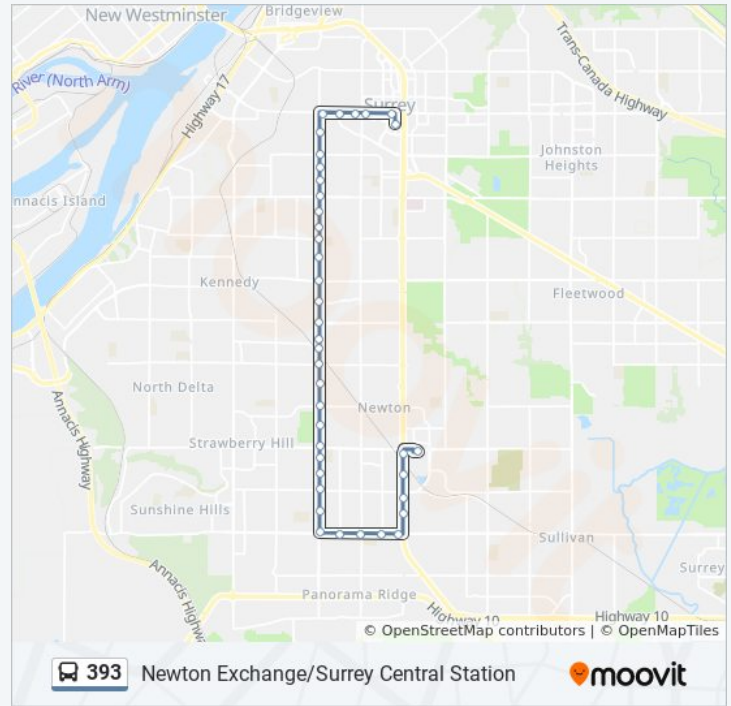

Trip Duration: 37 min
Line Summary:

- Northbound 128 St @ 64 Ave
- Northbound 128 St @ 66 Ave
- Northbound 128 St @ 68 Ave
- Northbound 128 St @ 69a Ave
- Northbound 128 St @ 7100 Block
- Northbound 128 St @ 72 Ave
- Northbound 128 St @ 74 Ave
- Northbound 128 St @ 76 Ave
- Northbound 128 St @ 78 Ave
- Northbound 128 St @ 80 Ave
- Northbound 128 St @ 82 Ave
- Northbound 128 St @ 8200 Block
- Northbound 128 St @ 84 Ave
- Northbound 128 St @ 86 Ave
- Northbound 128 St @ 88 Ave
- Northbound 128 St @ Prince Charles Blvd
- Northbound 128 St @ 92 Ave
- Northbound 128 St @ 93 Ave
- Northbound 128 St @ 9400 Block
- Northbound 128 St @ 96 Ave
- Northbound 128 St @ 98 Ave
- Northbound 128 St @ 99 Ave
- Northbound 128 St @ 100 Ave
- Northbound 128 St @ 102 Ave
- Eastbound 104 Ave @ 128 St
- Eastbound 104 Ave @ Old Yale Rd
- Eastbound 104 Ave @ 13000 Block
- Eastbound 104 Ave @ 132 St
- Eastbound 104 Ave @ University Dr
- Surrey Central Station @ Bay 12