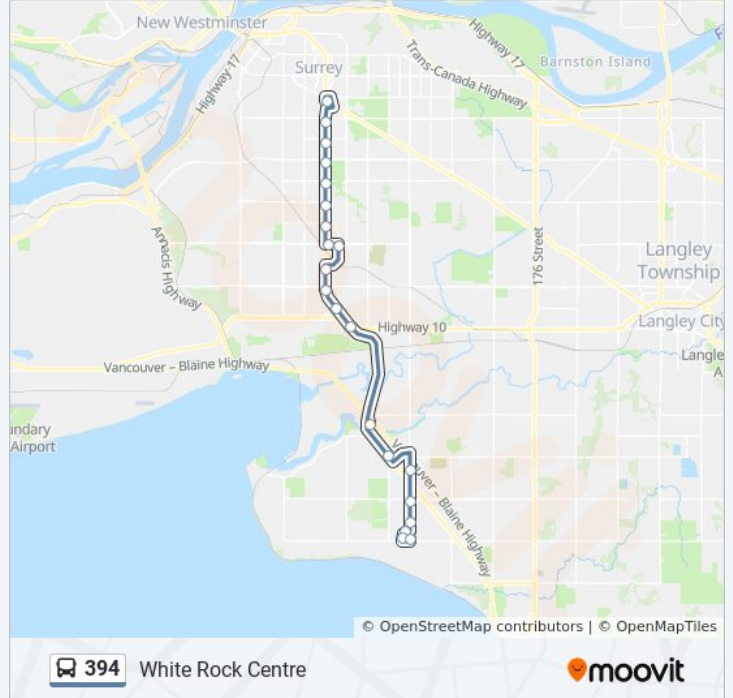

 394

King George Station

Get The App

The 394 bus line (King George Station) has 2 routes. For regular weekdays, their operation hours are:

(1) King George Station: 4:30 AM - 6:20 PM (2) White Rock Centre: 5:10 AM - 6:40 PM

394 bus Info

Direction: King George Station

Stops: 22

Trip Duration: 45 min

Line Summary:

King George Station @ Bay 2

Direction: White Rock Centre

22 stops

Southbound King George Blvd @ 76 Ave

Eastbound 72 Ave @ King George Blvd

Newton Exchange @ Bay 6

Southbound 138 St @ 72 Ave

Southbound King George Blvd @ 68 Ave

Southbound King George Blvd @ 64 Ave

Southbound King George Blvd @ 60 Ave

Stops: 22

Trip Duration: 50 min

Line Summary:

Southbound 152 St @ 20 Ave

Southbound Martin Dr @ E Southmere Cres

Southbound Martin Dr @ W Southmere Cres

White Rock Centre @ Bay 6

394 bus time schedules and route maps are available in an offline PDF at moovitapp.com. Use the [Moovit App](#) to see live bus times, train schedule or subway schedule, and step-by-step directions for all public transit in Southwest British Columbia.