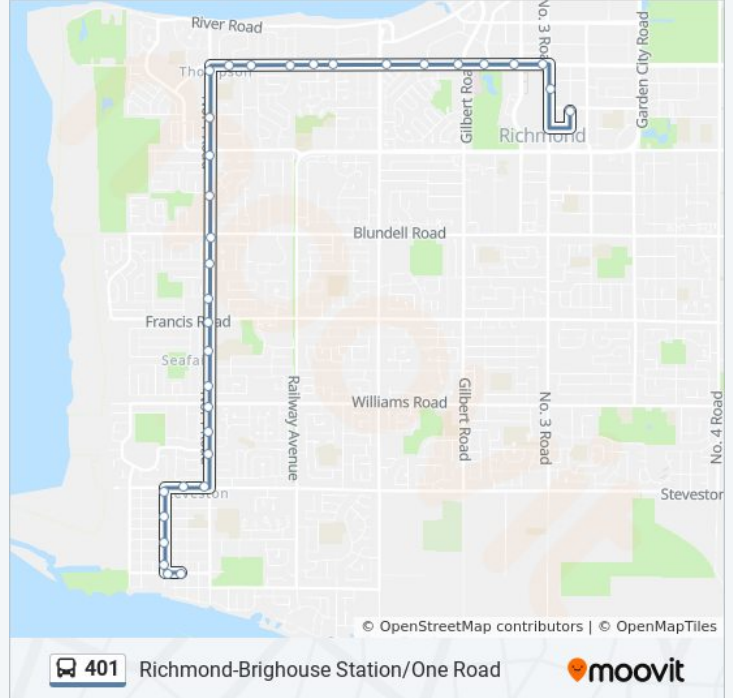

**401 bus Info**

**Direction:** Brighthouse Station

**Stops:** 31

**Trip Duration:** 24 min

**Line Summary:**

Eastbound Westminster Hwy @ Tiffany Blvd  
 Eastbound Westminster Hwy @ Lynas Lane  
 Eastbound Westminster Hwy @ No. 2 Rd  
 Eastbound Westminster Hwy @ 6300 Block  
 Eastbound Westminster Hwy @ Elmbridge Way  
 Eastbound Westminster Hwy @ Gilbert Rd  
 Eastbound Westminster Hwy @ Alderbridge Way  
 Eastbound Westminster Hwy @ Minoru Blvd  
 Richmond-Brighthouse Station @ Bay 5  
 Southbound Buswell St @ Cook Rd

**Direction: One Road**

34 stops

[VIEW LINE SCHEDULE](#)

Southbound Buswell St @ Cook Rd  
 Richmond-Brighthouse Station @ Bay 3  
 Westbound Westminster Hwy @ No. 3 Rd  
 Westbound Westminster Hwy @ Minoru Blvd  
 Westbound Westminster Hwy @ Alderbridge Way  
 Westbound Westminster Hwy @ Gilbert Rd  
 Westbound Westminster Hwy @ Elmbridge Way  
 Westbound Westminster Hwy @ No. 2 Rd  
 Westbound Westminster Hwy @ Lynas Lane  
 Westbound Westminster Hwy @ Tiffany Blvd  
 Westbound Westminster Hwy @ Mccallan Rd  
 Westbound Westminster Hwy @ Riverdale Dr  
 Westbound Westminster Hwy @ Gibbons Dr  
 Southbound No. 1 Rd @ Westminster Hwy  
 Southbound No. 1 Rd @ Tucker Ave  
 Southbound No. 1 Rd @ Granville Ave  
 Southbound No. 1 Rd @ Moresby Dr  
 Southbound No. 1 Rd @ Blundell Rd

**Stops:** 34

**Trip Duration:** 24 min

**Line Summary:**

Southbound No. 1 Rd @ Pacemore Ave  
 Southbound No. 1 Rd @ Youngmore Rd  
 Southbound No. 1 Rd @ Francis Rd  
 Southbound No. 1 Rd @ Osmond Ave  
 Southbound No. 1 Rd @ Desmond Ave  
 Southbound No. 1 Rd @ Williams Rd  
 Southbound No. 1 Rd @ 10200 Block  
 Southbound No. 1 Rd @ Springfield Dr  
 Westbound Steveston Hwy @ No. 1 Rd  
 Westbound Steveston Hwy @ 2nd Ave  
 Southbound 4th Ave @ Steveston Hwy  
 Southbound 4th Ave @ Pleasant St  
 Southbound 4th Ave @ Garry St  
 Southbound 4th Ave @ Broadway St  
 Eb Chatham St Fs 4 Av-  
 Steveston Exchange @ Bay 1