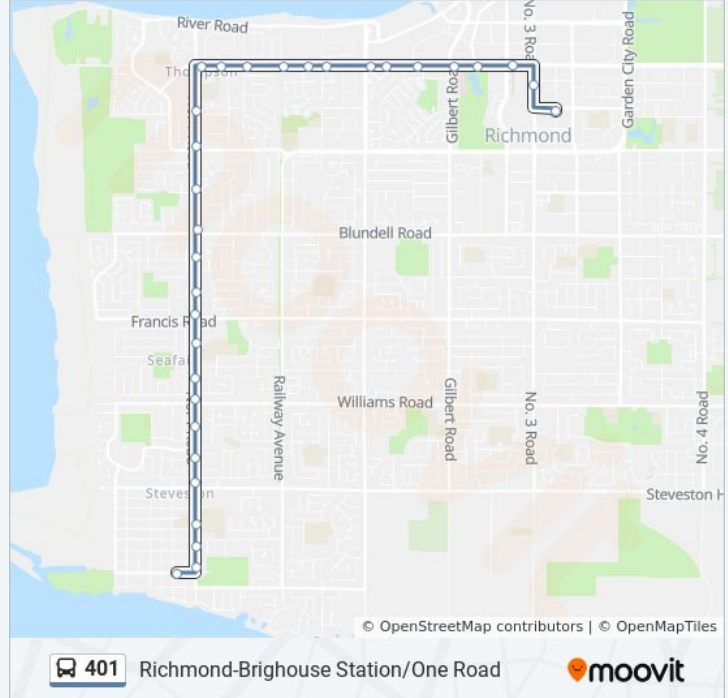

**401 bus Info**

**Direction:** Brighthouse Station

**Stops:** 31

**Trip Duration:** 24 min

**Line Summary:**

Eastbound Westminster Hwy @ Tiffany Blvd  
 Eastbound Westminster Hwy @ Lynas Lane  
 Eastbound Westminster Hwy @ No. 2 Rd  
 Eastbound Westminster Hwy @ 6300 Block  
 Eastbound Westminster Hwy @ Elmbridge Way  
 Eastbound Westminster Hwy @ Gilbert Rd  
 Eastbound Westminster Hwy @ Alderbridge Way  
 Eastbound Westminster Hwy @ Minoru Blvd  
 Richmond-Brighthouse Station @ Bay 5  
 Southbound Buswell St @ Cook Rd

**Direction: One Road**

34 stops

[VIEW LINE SCHEDULE](#)

Southbound Buswell St @ Cook Rd  
 Richmond-Brighthouse Station @ Bay 3  
 Westbound Westminster Hwy @ No. 3 Rd  
 Westbound Westminster Hwy @ Minoru Blvd  
 Westbound Westminster Hwy @ Alderbridge Way  
 Westbound Westminster Hwy @ Gilbert Rd  
 Westbound Westminster Hwy @ Elmbridge Way  
 Westbound Westminster Hwy @ No. 2 Rd  
 Westbound Westminster Hwy @ Lynas Lane  
 Westbound Westminster Hwy @ Tiffany Blvd  
 Westbound Westminster Hwy @ Mccallan Rd  
 Westbound Westminster Hwy @ Riverdale Dr  
 Westbound Westminster Hwy @ Gibbons Dr  
 Southbound No. 1 Rd @ Westminster Hwy  
 Southbound No. 1 Rd @ Tucker Ave  
 Southbound No. 1 Rd @ Granville Ave  
 Southbound No. 1 Rd @ Moresby Dr  
 Southbound No. 1 Rd @ Blundell Rd