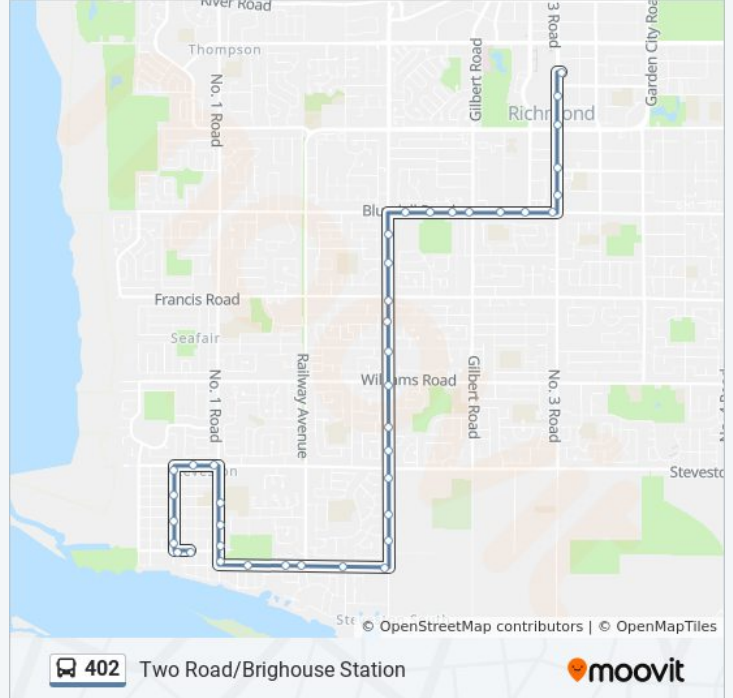

39 stops

[VIEW LINE SCHEDULE](#)

Richmond-Brighthouse Station @ Bay 1

Southbound No. 3 Rd @ Granville Ave

Southbound No. 3 Rd @ General Currie Rd

Southbound No. 3 Rd @ Jones Rd

Westbound Blundell Rd @ No. 3 Rd

Westbound Blundell Rd @ Minoru Blvd

Westbound Blundell Rd @ Moffatt Rd

Westbound Blundell Rd @ Gilbert Rd

Westbound Blundell Rd @ Curzon St

Westbound Blundell Rd @ 6300 Block

Westbound Blundell Rd @ Cheviot Place

402 bus Info

Direction: Two Road

Stops: 39

Trip Duration: 25 min

Line Summary:

Southbound No. 2 Rd @ Spender Dr
 Southbound No. 2 Rd @ Steveston Hwy
 Southbound No. 2 Rd @ 11500 Block
 Southbound No. 2 Rd @ Kittiwake Dr
 Westbound Moncton St @ No. 2 Rd
 Westbound Moncton St @ Trites Rd
 Westbound Moncton St @ Railway Ave
 Westbound Moncton St @ Phoenix Dr
 Westbound Moncton St @ Easthope Ave
 Northbound No. 1 Rd @ Moncton St
 Northbound No. 1 Rd @ Chatham St
 Northbound No. 1 Rd @ Richmond St
 Northbound No. 1 Rd @ Georgia St
 Westbound Steveston Hwy @ No. 1 Rd
 Westbound Steveston Hwy @ 2nd Ave
 Southbound 4th Ave @ Steveston Hwy
 Southbound 4th Ave @ Pleasant St
 Southbound 4th Ave @ Garry St
 Southbound 4th Ave @ Broadway St
 Eb Chatham St Fs 4 Av-
 Steveston Exchange @ Bay 1