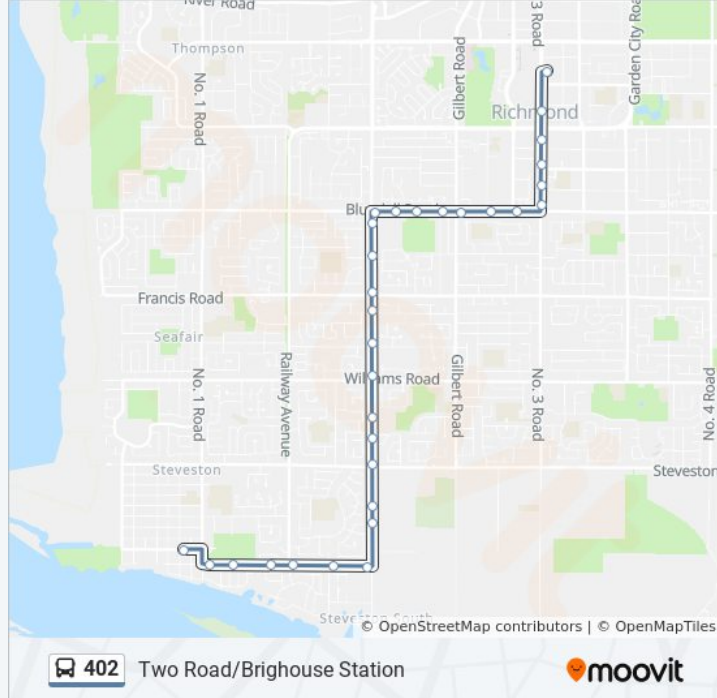

Direction: Brighthouse Station

31 stops

[VIEW LINE SCHEDULE](#)

- Steveston Exchange @ Bay 2
- Eastbound Moncton St @ No. 1 Rd
- Eastbound Moncton St @ 4300 Block
- Eastbound Moncton St @ Phoenix Dr
- Eastbound Moncton St @ Railway Ave
- Eastbound Moncton St @ Trites Rd
- Eastbound Moncton St @ No. 2 Rd
- Northbound No. 2 Rd @ Kittiwake Dr
- Northbound No. 2 Rd @ 11300 Block
- Northbound No. 2 Rd @ Steveston Hwy
- Northbound No. 2 Rd @ Spender Dr
- Northbound No. 2 Rd @ Wallace Rd
- Northbound No. 2 Rd @ Williams Rd
- Northbound No. 2 Rd @ Woodwards Rd
- Northbound No. 2 Rd @ Maple Rd
- Northbound No. 2 Rd @ Francis Rd
- Northbound No. 2 Rd @ Colville Rd
- Northbound No. 2 Rd @ Blundell Rd
- Eastbound Blundell Rd @ No. 2 Rd
- Eastbound Blundell Rd @ Cheviot Place
- Eastbound Blundell Rd @ 6400 Block
- Eastbound Blundell Rd @ Minler Rd

Northbound No. 3 Rd @ Blundell Rd

Northbound No. 3 Rd @ Jones Rd

Northbound No. 3 Rd @ General Currie Rd

Northbound No. 3 Rd @ Bennett Rd

Northbound No. 3 Rd @ Park Rd

Richmond-Brighthouse Station @ Bay 2

Direction: Two Road

39 stops

[VIEW LINE SCHEDULE](#)

Richmond-Brighthouse Station @ Bay 1

Southbound No. 3 Rd @ Granville Ave

Southbound No. 3 Rd @ General Currie Rd

Southbound No. 3 Rd @ Jones Rd

Westbound Blundell Rd @ No. 3 Rd

Westbound Blundell Rd @ Minoru Blvd

Westbound Blundell Rd @ Moffatt Rd

Westbound Blundell Rd @ Gilbert Rd

Westbound Blundell Rd @ Curzon St

Westbound Blundell Rd @ 6300 Block

Westbound Blundell Rd @ Cheviot Place