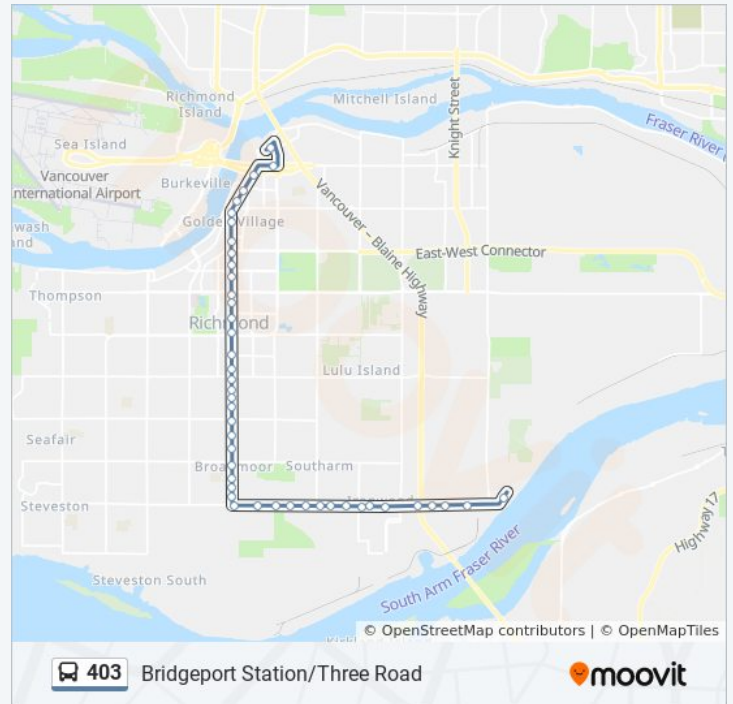

Direction: Three Road

41 stops

[VIEW LINE SCHEDULE](#)

Bridgeport Stn Bay 3,4,5
 Westbound Bridgeport Rd @ Smith St
 Southbound No. 3rd Rd @ Sea Island Way
 Southbound No. 3 Rd @ Capstan Way
 Southbound No. 3 Rd @ Yaohan Access Rd
 Aberdeen Station @ Bay 2
 Southbound No. 3 Rd @ Browngate Rd
 Southbound No. 3 Rd @ Leslie Rd
 Southbound No. 3 Rd @ Alderbridge Way

Eastbound Steveston Hwy @ No. 3 Rd

Eastbound Steveston Hwy @ Roseland Gate

Eastbound Steveston Hwy @ 9000 Block

Eastbound Steveston Hwy @ No. 4 Rd

Eastbound Steveston Hwy @ Swinton Cres

Eastbound Steveston Hwy @ Shell Rd

Eastbound Steveston Hwy @ Seaward Gate

Eastbound Steveston Hwy @ Coppersmith Place

Eastbound Steveston Hwy @ Hwy 99

Eastbound Steveston Hwy @ Hwy 99

Eastbound Steveston Hwy @ Sidaway Rd

Eastbound Steveston Hwy @ Palmberg Rd

Entertainment Blvd @ Riverport Recreation Complex

Trip Duration: 39 min
Line Summary:

Direction: To Five Rd

6 stops

[VIEW LINE SCHEDULE](#)

Entertainment Blvd @ Riverport Recreation Complex

Westbound Steveston Hwy @ Entertainment Blvd