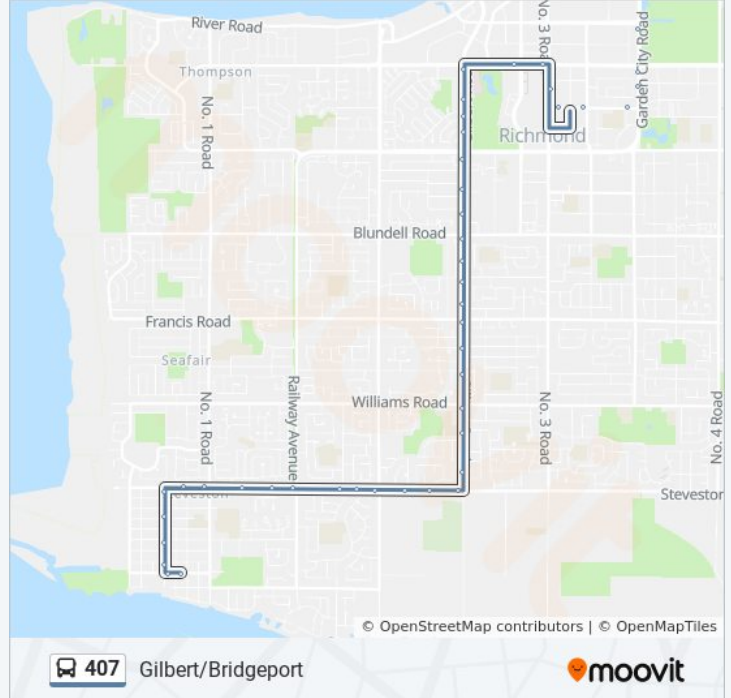

Southbound Garden City Rd @ Leslie Rd
Southbound Garden City Rd @ Alderbridge Way
Westbound Lansdowne Rd @ Kwantlen St
Westbound Lansdowne Rd @ Cooney Rd
Westbound Lansdowne Rd @ No. 3 Rd
Westbound Lansdowne Rd @ Cedarbridge Way
Southbound Gilbert Rd @ Elmbridge Way
Southbound Gilbert Rd @ Westminster Hwy
Southbound Gilbert Rd @ 6400 Block
Southbound Gilbert Rd @ Azure Rd
Southbound Gilbert Rd @ 6800 Block
Southbound Gilbert Rd @ Granville Ave
Southbound Gilbert Rd @ Mang Rd
Southbound Gilbert Rd @ Donald Rd
Southbound Gilbert Rd @ Blundell Rd
Southbound Gilbert Rd @ 8200 Block
Southbound Gilbert Rd @ Lucas Rd
Southbound Gilbert Rd @ 8600 Block
Southbound Gilbert Rd @ Francis Rd
Southbound Gilbert Rd @ Broadmoor Blvd
Southbound Gilbert Rd @ Woodward's Rd
Southbound Gilbert Rd @ Williams Rd
Southbound Gilbert Rd @ Bamberton Dr
Southbound Gilbert Rd @ Kimberley Dr
Westbound Steveston Hwy @ Gilbert Rd
Westbound Steveston Hwy @ Constable Gate
Westbound Steveston Hwy @ Housman St
Westbound Steveston Hwy @ No. 2 Rd
Westbound Steveston Hwy @ Kingfisher Dr
Westbound Steveston Hwy @ Lassam Rd
Westbound Steveston Hwy @ Railway Ave
Westbound Steveston Hwy @ Bonavista Gate
Westbound Steveston Hwy @ Ransford Gate