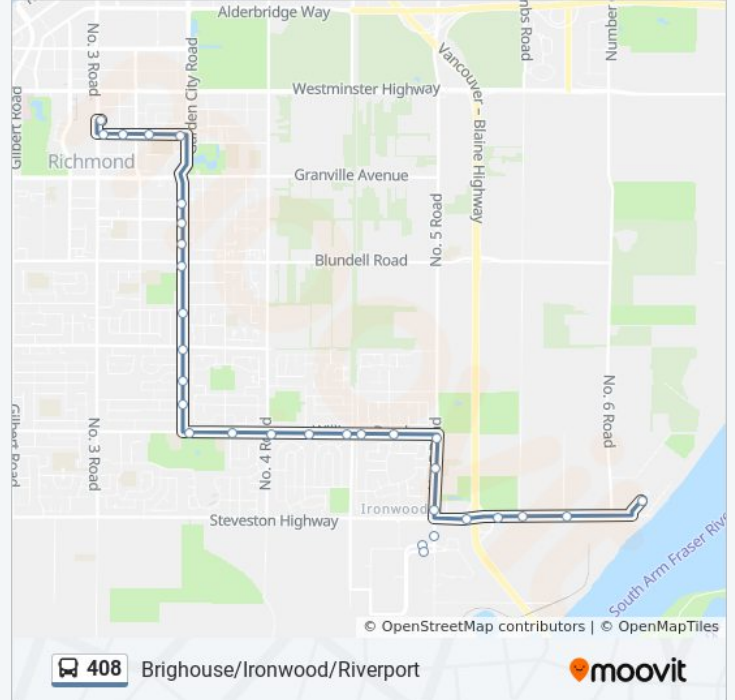

408 bus Info

- Direction:** Ironwood
- Stops:** 25
- Trip Duration:** 20 min
- Line Summary:**

Eastbound Williams Rd @ Seacote Rd
 Southbound No. 5 Rd @ Williams Rd
 Southbound No. 5 Rd @ Seacliff Rd
 Southbound No. 5 Rd @ Steveston Hwy
 Southbound No. 5 Rd @ Steveston Hwy
 Westbound Horseshoe Way @ No. 5 Rd
 Eastbound Horseshoe Way @ No. 5 Rd

408 bus Info

Direction: Riverport

Stops: 30

Trip Duration: 26 min

Line Summary:

Eastbound Williams Rd @ Seacote Rd

Southbound No. 5 Rd @ Williams Rd

Southbound No. 5 Rd @ Seacliff Rd

Southbound No. 5 Rd @ Steveston Hwy

Southbound No. 5 Rd @ Steveston Hwy

Westbound Horseshoe Way @ No. 5 Rd

Eastbound Horseshoe Way @ No. 5 Rd

Eastbound Steveston Hwy @ Hwy 99

Eastbound Steveston Hwy @ Hwy 99

Eastbound Steveston Hwy @ Sidaway Rd

Eastbound Steveston Hwy @ Palmberg Rd

Northbound Entertainment Blvd @ Steveston Hwy

408 bus time schedules and route maps are available in an offline PDF at moovitapp.com. Use the [Moovit App](#) to see live bus times, train schedule or subway schedule, and step-by-step directions for all public transit in Southwest British Columbia.