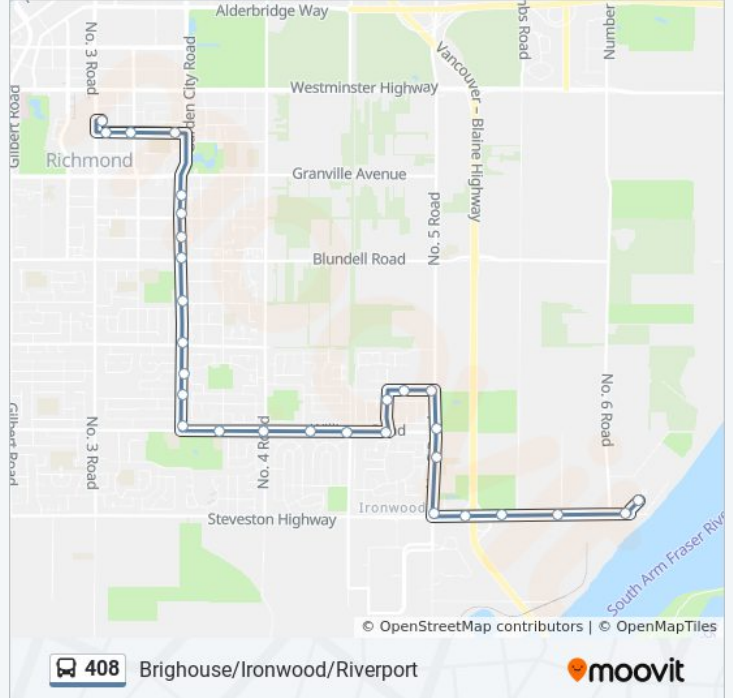

Direction: Brighthouse Station

28 stops

[VIEW LINE SCHEDULE](#)

- Entertainment Blvd @ Riverport Recreation Complex
- Westbound Steveston Hwy @ Entertainment Blvd
- Westbound Steveston Hwy @ Palmberg Rd
- Westbound Steveston Hwy @ Hwy 99
- Westbound Steveston Hwy @ Hwy 99
- Northbound No. 5 Rd @ Steveston Hwy
- Northbound No. 5 Rd @ Seacliff Rd
- Northbound No. 5 Rd @ Williams Rd
- Westbound King Rd @ No. 5 Rd
- Westbound King Rd @ 11500 Block
- Southbound Seacote Rd @ Seaport Ave
- Westbound Williams Rd @ Seacote Rd
- Westbound Williams Rd @ Shell Rd
- Westbound Williams Rd @ Aragon Rd
- Westbound Williams Rd @ No. 4 Rd
- Westbound Williams Rd @ Ash St
- Northbound Garden City Rd @ Williams Rd
- Northbound Garden City Rd @ Saunders Rd
- Northbound Garden City Rd @ Glenallan Gate
- Northbound Garden City Rd @ Francis Rd
- Northbound Garden City Rd @ Dayton Ave

Direction: Ironwood

25 stops

[VIEW LINE SCHEDULE](#)

- Richmond-Brighthouse Station @ Bay 1
- Eastbound Cook Rd @ Buswell St
- Eastbound Cook Rd @ Eckersley Rd
- Eastbound Cook Rd @ Pimlico Way
- Southbound Garden City Rd @ Bennett Rd
- Southbound Garden City Rd @ General Currie Rd
- Southbound Garden City Rd @ Jones Rd
- Southbound Garden City Rd @ Blundell Rd
- Southbound Garden City Rd @ Bowcock Rd
- Southbound Garden City Rd @ Francis Rd
- Southbound Garden City Rd @ Glenallan Gate
- Southbound Garden City Rd @ Saunders Rd
- Eastbound Williams Rd @ Garden City Rd
- Eastbound Williams Rd @ Severn Dr
- Eastbound Williams Rd @ No. 4 Rd
- Eastbound Williams Rd @ Aquila Rd
- Eastbound Williams Rd @ Shell Rd
- Eastbound Williams Rd @ Shell Rd

408 bus Info

- Direction:** Ironwood
- Stops:** 25
- Trip Duration:** 20 min
- Line Summary:**

Eastbound Williams Rd @ Seacote Rd
 Southbound No. 5 Rd @ Williams Rd
 Southbound No. 5 Rd @ Seacliff Rd
 Southbound No. 5 Rd @ Steveston Hwy
 Southbound No. 5 Rd @ Steveston Hwy
 Westbound Horseshoe Way @ No. 5 Rd
 Eastbound Horseshoe Way @ No. 5 Rd