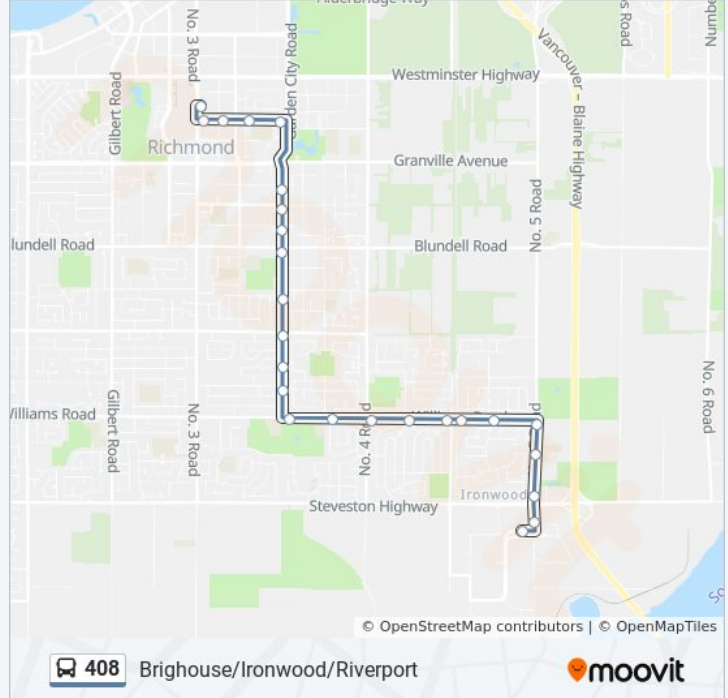

Direction: Ironwood

25 stops

[VIEW LINE SCHEDULE](#)

- Richmond-Brighthouse Station @ Bay 1
- Eastbound Cook Rd @ Buswell St
- Eastbound Cook Rd @ Eckersley Rd
- Eastbound Cook Rd @ Pimlico Way
- Southbound Garden City Rd @ Bennett Rd
- Southbound Garden City Rd @ General Currie Rd
- Southbound Garden City Rd @ Jones Rd
- Southbound Garden City Rd @ Blundell Rd
- Southbound Garden City Rd @ Bowcock Rd
- Southbound Garden City Rd @ Francis Rd
- Southbound Garden City Rd @ Glenallan Gate
- Southbound Garden City Rd @ Saunders Rd
- Eastbound Williams Rd @ Garden City Rd
- Eastbound Williams Rd @ Severn Dr
- Eastbound Williams Rd @ No. 4 Rd
- Eastbound Williams Rd @ Aquila Rd
- Eastbound Williams Rd @ Shell Rd
- Eastbound Williams Rd @ Shell Rd

408 bus Info

- Direction:** Ironwood
- Stops:** 25
- Trip Duration:** 20 min
- Line Summary:**

Eastbound Williams Rd @ Seacote Rd
 Southbound No. 5 Rd @ Williams Rd
 Southbound No. 5 Rd @ Seacliff Rd
 Southbound No. 5 Rd @ Steveston Hwy
 Southbound No. 5 Rd @ Steveston Hwy
 Westbound Horseshoe Way @ No. 5 Rd
 Eastbound Horseshoe Way @ No. 5 Rd

408 bus Info

Direction: Riverport

Stops: 30

Trip Duration: 26 min

Line Summary:

Eastbound Williams Rd @ Seacote Rd

Southbound No. 5 Rd @ Williams Rd

Southbound No. 5 Rd @ Seacliff Rd