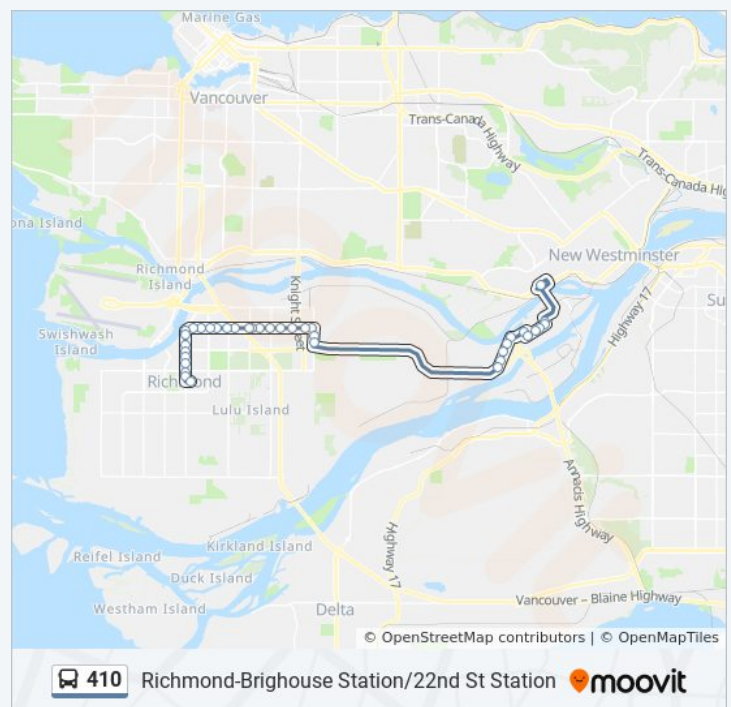

Direction: Brighthouse Station

Stops: 39

Trip Duration: 47 min

Line Summary:

Westbound Cambie Rd @ Sexsmith Rd

Westbound Cambie Rd @ Hazelbridge Way

Aberdeen Station @ Bay 2

Southbound No. 3 Rd @ Browngate Rd

Southbound No. 3 Rd @ Leslie Rd

Southbound No. 3 Rd @ Alderbridge Way

Lansdowne Station @ Bay 3

Lansdowne Station @ Bay 4

Southbound No. 3 Rd @ Westminster Hwy

Richmond-Brighthouse Station @ Bay 5

Southbound No. 3 Rd @ Cook Rd