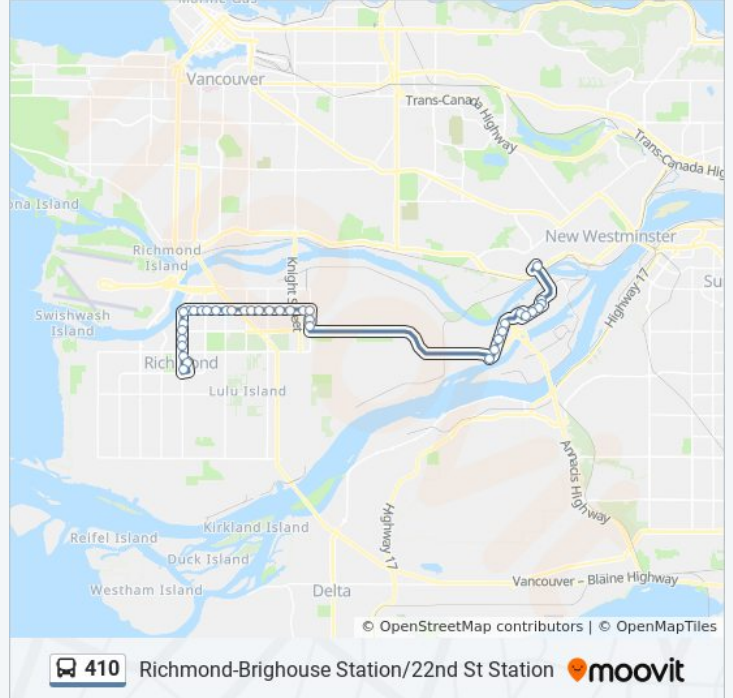

410

Richmond-Brighthouse Station/22nd St Station

Get The App

The 410 bus line (Richmond-Brighthouse Station/22nd St Station) has 5 routes. For regular weekdays, their operation hours are:

- (1) 22nd St Station: 12:10 AM - 11:50 PM
 - (2) 22nd St Station via Fraserwood: 5:01 AM - 7:05 PM
 - (3) Brighthouse Station: 12:19 AM - 11:50 PM
 - (4) Brighthouse Station via Fraserwood: 4:43 AM - 6:31 PM
 - (5) To Boundary Rd: 1:40 AM - 2:10 AM
- Use the Moovit App to find the closest 410 bus station near you and find out when is the next 410 bus arriving.

410 bus Info

Direction: 22nd St Station

Stops: 37

Trip Duration: 45 min

Line Summary:

Eastbound Cambie Rd @ Viking Way
 Southbound No. 6 Rd @ Cambie Rd
 Southbound No. 6 Rd @ Mayfield Place
 Southbound No. 6 Rd @ Maycrest Way
 Eastbound Westminster Hwy @ Hwy 91 Offramp
 Eastbound Westminister Hwy @ Hwy 91
 Eastbound Westminister Hwy @ Mclean Ave
 Eastbound Westminister Hwy @ Gilley Rd
 Eastbound Westminister Hwy @ Willett Ave
 Eastbound Westminister Hwy @ Boundary Rd
 Eastbound Ewen Ave @ Hume St
 Eastbound Ewen Ave @ Gifford St
 Eastbound Ewen Ave @ Jardine St
 Northbound Howes St @ Ewen Ave
 Northbound Hwy 91a Onramp @ Howes St
 22nd Street Station @ Unloading Only

Direction: 22nd St Station via Fraserwood

48 stops

[VIEW LINE SCHEDULE](#)

Westbound Anderson Rd @ Buswell St
 Northbound No. 3 Rd @ Park Rd
 Richmond-Brighthouse Station @ Bay 4
 Northbound No. 3 Rd @ Ackroyd Rd
 Lansdowne Station @ Bay 1
 Northbound No. 3 Rd @ Alderbridge Way
 Northbound No. 3 Rd @ Leslie Rd
 Aberdeen Station @ Bay 1
 Eastbound Cambie Rd @ Hazelbridge Way
 Eastbound Cambie Rd @ Brown Rd
 Eastbound Cambie Rd @ Odlin Cres
 Eastbound Cambie Rd @ Garden City Rd
 Eastbound Cambie Rd @ Stolberg St