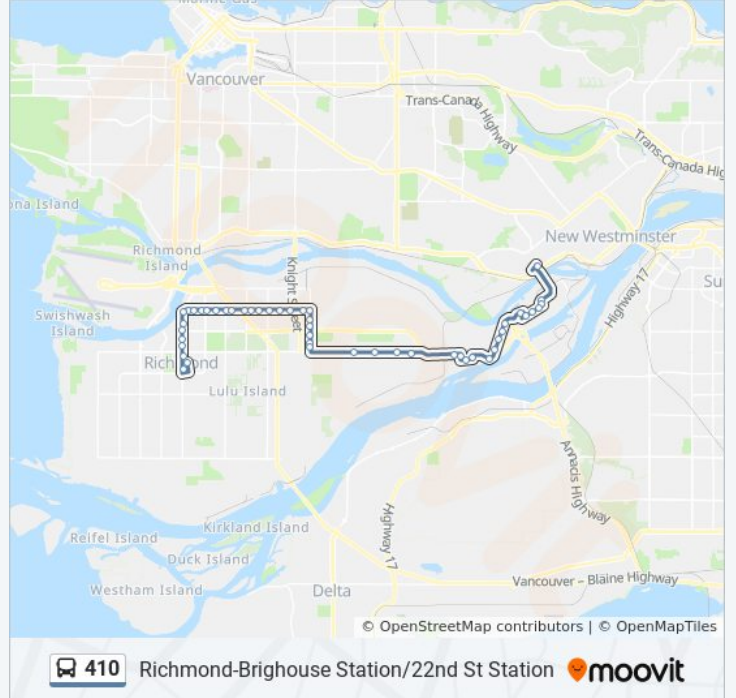

410 bus Info

Direction: 22nd St Station via Fraserwood

Stops: 48

Trip Duration: 54 min

Line Summary:

Eastbound Cambie Rd @ No. 4 Rd
 Eastbound Cambie Rd @ 10200 Block
 Eastbound Cambie Rd @ St. Edwards Dr
 Eastbound Cambie Rd @ Vanguard Rd
 Eastbound Cambie Rd @ Bergen Dr
 Eastbound Cambie Rd @ No. 5 Rd
 Eastbound Cambie Rd @ 12400 Block
 Eastbound Cambie Rd @ Jacombs Rd
 Eastbound Cambie Rd @ Viking Way
 Southbound No. 6 Rd @ Cambie Rd
 Southbound No. 6 Rd @ Mayfield Place
 Southbound No. 6 Rd @ Maycrest Way
 Southbound No. 6 Rd @ Commerce Parkway
 Southbound No. 6 Rd @ International Place
 Southbound No. 6 Rd @ Wireless Way
 Eastbound Westminster Hwy @ No. 7 Rd
 Eastbound Westminister Hwy @ Kartner Rd
 Eastbound Westminister Hwy @ No. 8 Rd
 Eastbound Westminister Hwy @ Nelson Rd
 Eastbound Westminister Hwy @ Mcmillan Way
 Southbound Graybar Rd @ Westminister Hwy
 Eastbound Gordon Way @ 21300 Block
 Northbound Fraserwood Place @ Gordon Way
 Eastbound Westminister Hwy @ Hwy 91 Offramp
 Eastbound Westminister Hwy @ Hwy 91
 Eastbound Westminister Hwy @ Mclean Ave
 Eastbound Westminister Hwy @ Gilley Rd
 Eastbound Westminister Hwy @ Willett Ave
 Eastbound Westminister Hwy @ Boundary Rd
 Eastbound Ewen Ave @ Hume St
 Eastbound Ewen Ave @ Gifford St
 Eastbound Ewen Ave @ Jardine St
 Northbound Howes St @ Ewen Ave

Northbound Hwy 91a Onramp @ Howes St

22nd Street Station @ Unloading Only

Direction: Brighthouse Station

39 stops

[VIEW LINE SCHEDULE](#)

22nd Street Stn

Southbound Howes St @ Hwy 91a Offramp

Westbound Ewen Ave @ Howes St

Westbound Ewen Ave @ Jardine St

Westbound Ewen Ave @ Gifford St

Westbound Ewen Ave @ Hume St

Westbound Westminster Hwy @ Boundary Rd

Westbound Westminster Hwy @ Smith Cres

Westbound Westminster Hwy @ Willett Ave