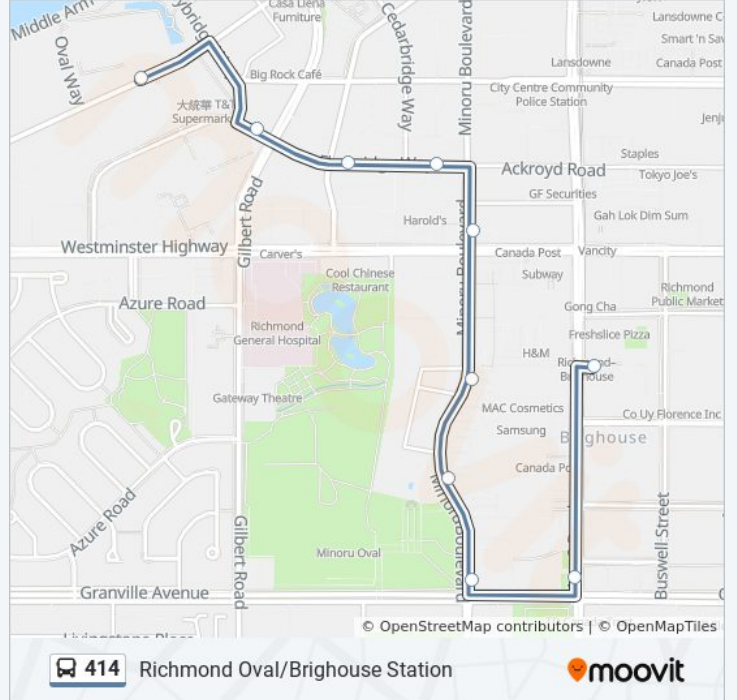

Direction: Brighthouse Station

16 stops

[VIEW LINE SCHEDULE](#)

- Westbound River Rd @ Hollybridge Way
- Westbound River Rd @ 6100 Block
- Southbound Lynas Lane @ Dover Cres
- Eastbound Westminster Hwy @ Lynas Lane
- Eastbound Westminster Hwy @ No. 2 Rd
- Eastbound Westminster Hwy @ 6300 Block
- Eastbound Westminster Hwy @ Elmbridge Way
- Eastbound Westminster Hwy @ Gilbert Rd
- Eastbound Westminster Hwy @ Alderbridge Way
- Southbound Minoru Blvd @ Westminster Hwy
- Southbound Minoru Blvd @ Murdoch Ave
- Southbound Minoru Blvd @ Minoru Gate
- Eastbound Granville Ave @ Minoru Blvd
- Northbound No. 3 Rd @ Park Rd
- Westbound Cook Rd @ No. 3 Rd
- Richmond-Brighthouse Station @ Bay 1

- Richmond-Brighthouse Station @ Bay 1
- Southbound No. 3 Rd @ Granville Ave
- Northbound Minoru Blvd @ Granville Ave
- Northbound Minoru Blvd @ Minoru Gate
- Northbound Minoru Blvd @ Murdoch Ave
- Northbound Minoru Blvd @ Westminster Hwy
- Westbound Elmbridge Way @ Minoru Blvd
- Westbound Elmbridge Way @ Alderbridge Way
- Westbound Elmbridge Way @ Gilbert Rd
- Westbound River Rd @ Hollybridge Way

414 bus Time Schedule

Richmond Oval Route Timetable:

Sunday	Not Operational
Monday	9:10 AM - 8:47 PM
Tuesday	9:10 AM - 8:47 PM
Wednesday	9:10 AM - 8:47 PM
Thursday	9:10 AM - 8:47 PM
Friday	Not Operational
Saturday	9:10 AM - 8:17 PM

414 bus Info

Direction: Richmond Oval

Stops: 10

Trip Duration: 12 min

Line Summary:

414 bus time schedules and route maps are available in an offline PDF at moovitapp.com. Use the [Moovit App](#) to see live bus times, train schedule or subway schedule, and step-by-step directions for all public transit in Southwest British Columbia.