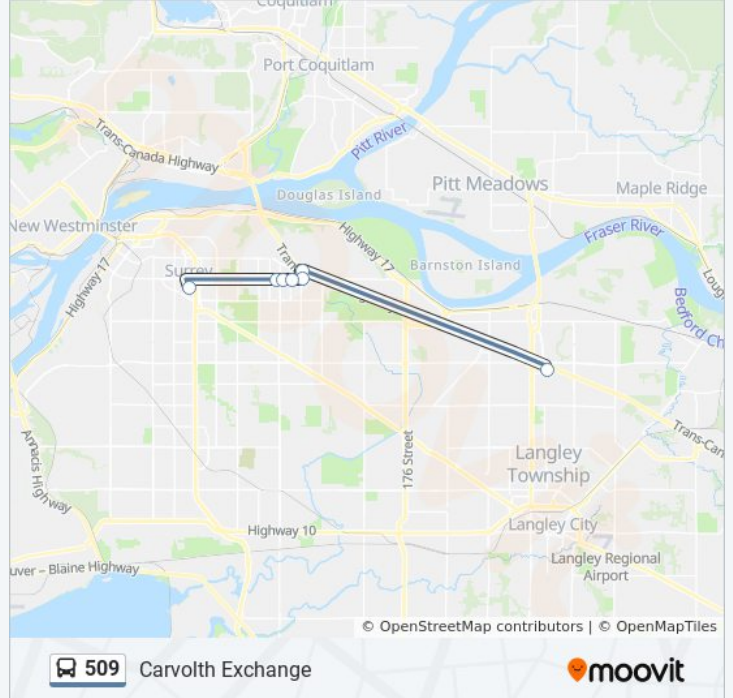

Direction: Carvolth Exchange

7 stops

[VIEW LINE SCHEDULE](#)

Surrey Central Station @ Bay 2

Guildford Exchange @ Bay 1

Eastbound 104 Ave @ 152 St

Eastbound 104 Ave @ 154 St

Northbound 156 St @ 104 Ave

509 bus Info

Direction: Carvolth Exchange

Stops: 7

Trip Duration: 23 min

Line Summary:

Direction: Surrey Central Station

31 stops

[VIEW LINE SCHEDULE](#)

- Eastbound 88 Ave @ 212 St
- Eastbound 88 Ave @ 214b St
- Southbound 216 St @ 88 Ave
- Southbound 216 St @ 8600 Block
- Westbound 86a Cres @ Telegraph Trail
- Westbound 86a Cres @ 215 St
- Northbound 212 St @ 86a Cres
- Westbound 88 Ave @ 212 St
- Westbound 88 Ave @ 210 St
- Northbound Walnut Grove Dr @ 88 Ave
- Eastbound Walnut Grove Dr @ 212 St
- Northbound 212 St @ Walnut Grove Dr
- Eastbound 92 Ave @ 212 St
- Northbound 213 St @ 92 Ave
- Northbound 213 St @ 93b Ave
- Northbound 213 St @ 95 Ave
- Westbound 96 Ave @ Yeomans Cres
- Westbound 96 Ave @ 208 St

509 bus Info

Direction: Surrey Central Station

Stops: 31

Trip Duration: 42 min

Line Summary:

Westbound 96 Ave @ 206 St

Westbound 96 Ave @ 205 St

Southbound 204 St @ 96 Ave