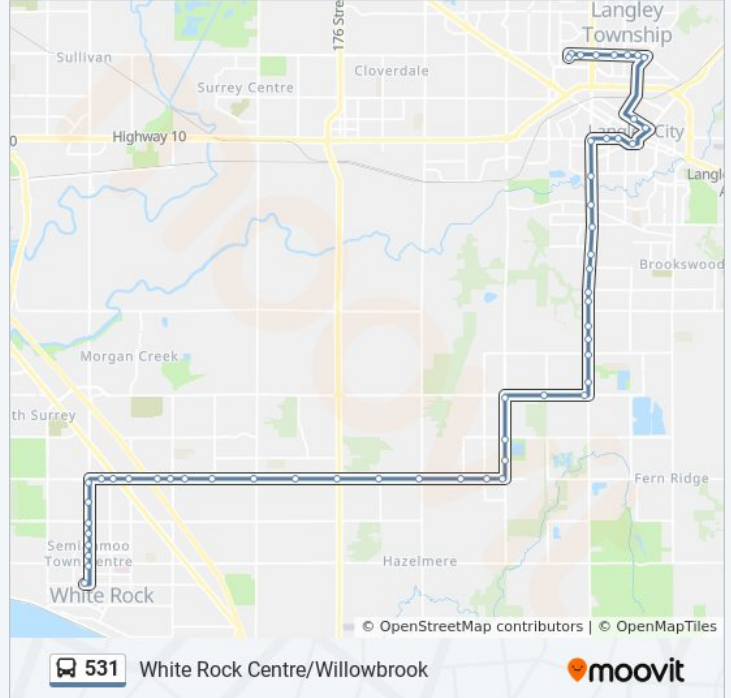

531 bus Info

Direction: Langley Centre

Stops: 23

Trip Duration: 15 min

Line Summary:

Direction: White Rock Centre

52 stops

[VIEW LINE SCHEDULE](#)

531 bus Info

Direction: White Rock Centre

Stops: 52

Trip Duration: 52 min

Line Summary:

Southbound 200 St @ 42 Ave
Southbound 200 St @ 41 Ave
Southbound 200 St @ 38a Ave
Southbound 200 St @ 37a Ave
Southbound 200 St @ 36 Ave
Westbound 36 Ave @ 196 St
Westbound 36 Ave @ 194 St
Southbound 192 St @ 36 Ave
Southbound 192 St @ 34a Ave
Southbound 192 St @ 32 Ave
Southbound 192 St @ 28 Ave
Southbound 192 St @ 26 Ave
Westbound 24 Ave @ 192 St
Westbound 24 Ave @ 190 St
Westbound 24 Ave @ 188 St
Westbound 24 Ave @ 184 St
Westbound 24 Ave @ 180 St
Westbound 24 Ave @ 176 St
Westbound 24 Ave @ 172 St
Westbound 24 Ave @ 168 St
Westbound 24 Ave @ 164 St
Westbound 24 Ave @ 161a St
Westbound 24 Ave @ 160 St
Westbound 24 Ave @ Croydon Dr
Westbound 24 Ave @ 156 St
Westbound 24 Ave @ King George Blvd
Westbound 24 Ave @ 153 St
Southbound 152 St @ 24 Ave
Southbound 152 St @ 22 Ave
Southbound 152 St @ 20 Ave
Southbound 152 St @ 19 Ave
Southbound Martin Dr @ E Southmere Cres
Southbound Martin Dr @ W Southmere Cres