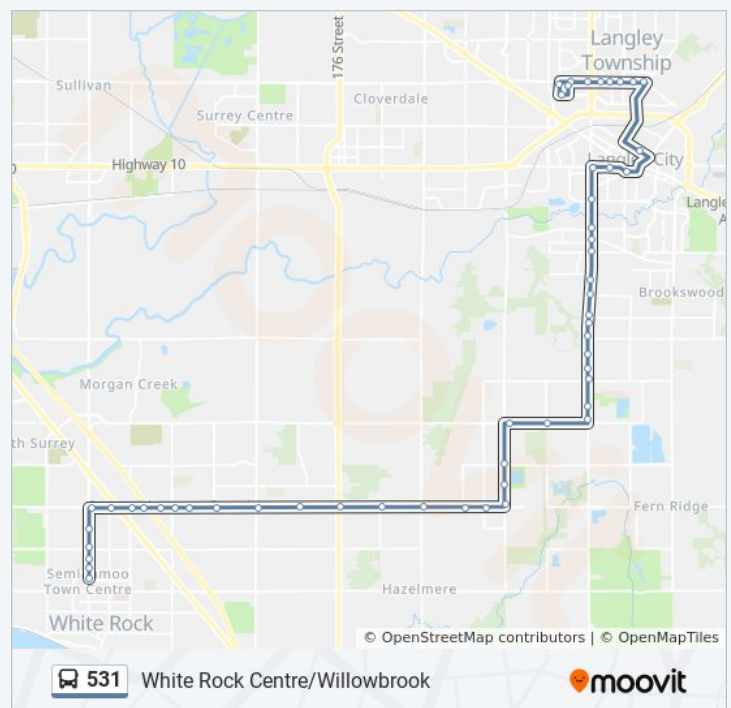

531 bus Time Schedule

Willowbrook Route Timetable:

Sunday	5:50 AM - 8:50 PM
Monday	5:45 AM - 8:45 PM
Tuesday	5:45 AM - 8:45 PM
Wednesday	5:45 AM - 8:45 PM
Thursday	5:45 AM - 8:45 PM
Friday	5:50 AM - 8:50 PM
Saturday	5:50 AM - 8:50 PM

531 bus Info

Direction: Willowbrook

Stops: 54

Trip Duration: 50 min

Line Summary:

Northbound 200 St @ 36 Ave
Northbound 200 St @ 37 Ave
Northbound 200 St @ 38a Ave
Northbound 200 St @ 40 Ave
Northbound 200 St @ 41 Ave
Northbound 200 St @ 42 Ave
Northbound 200 St @ 44 Ave
Northbound 200 St @ 45a Ave
Northbound 200 St @ 48 Ave
Northbound 200 St @ Grade Cres
Northbound 200 St @ 50 Ave
Northbound 200 St @ 53 Ave
Eastbound 56 Ave @ 200 St
Eastbound 56 Ave @ 201a St
Eastbound Douglas Cres @ 203 St
Langley Centre @ Bay 7
Westbound 64 Ave @ 204 St
Westbound 64 Ave @ 20300 Block
Westbound 64 Ave @ 203 St
Westbound 64 Ave @ 202 St
Westbound 64 Ave @ 201 St
Westbound 64 Ave @ 200 St
Westbound 64 Ave @ 198 St
Southbound 197 St @ 64 Ave
Eastbound Willowbrook Dr @ 197 St
Northbound 198 St @ 64 Ave