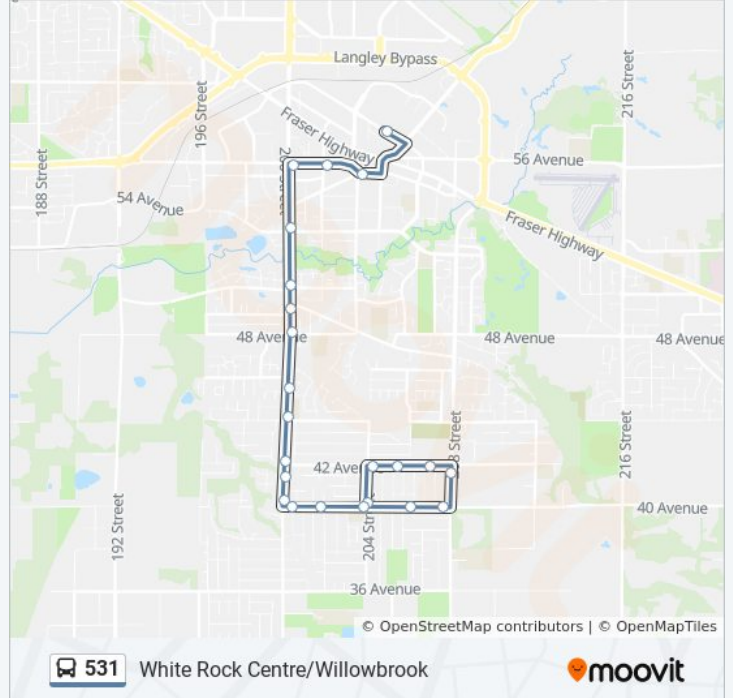

Direction: Langley Centre

23 stops

[VIEW LINE SCHEDULE](#)

- Northbound 204 St @ 40 Ave
- Eastbound 42 Ave @ 204 St
- Eastbound 42 Ave @ 205a St
- Eastbound 42 Ave @ 207 St
- Southbound 208 St @ 42 Ave
- Westbound 40 Ave @ 208 St
- Westbound 40 Ave @ 206a St
- Westbound 40 Ave @ 204 St
- Westbound 40 Ave @ 202 St
- Westbound 40 Ave @ 200a St
- Northbound 200 St @ 40 Ave
- Northbound 200 St @ 41 Ave
- Northbound 200 St @ 42 Ave
- Northbound 200 St @ 44 Ave
- Northbound 200 St @ 45a Ave
- Northbound 200 St @ 48 Ave
- Northbound 200 St @ Grade Cres
- Northbound 200 St @ 50 Ave
- Northbound 200 St @ 53 Ave
- Eastbound 56 Ave @ 200 St
- Eastbound 56 Ave @ 201a St
- Eastbound Douglas Cres @ 203 St

531 bus Info

Direction: Langley Centre

Stops: 23

Trip Duration: 15 min

Line Summary:

Direction: White Rock Centre

52 stops

[VIEW LINE SCHEDULE](#)

- Northbound 198 St @ 64 Ave
- Eastbound 64 Ave @ 198 St
- Eastbound 64 Ave @ 19900 Block
- Eastbound 64 Ave @ 200 St
- Eastbound 64 Ave @ 202 St
- Eastbound 64 Ave @ 203 St
- Eastbound 64 Ave @ 20400 Block
- Southbound 204 St @ 64 Ave
- Eastbound Logan Ave @ 203a St
- Langley Centre @ Bay 4
- Westbound Douglas Cres @ 204 St
- Westbound 56 Ave @ 203 St
- Southbound 200 St @ 56 Ave
- Southbound 200 St @ 53 Ave
- Southbound 200 St @ 50 Ave
- Southbound 200 St @ 48 Ave
- Southbound 200 St @ 45a Ave
- Southbound 200 St @ 44 Ave