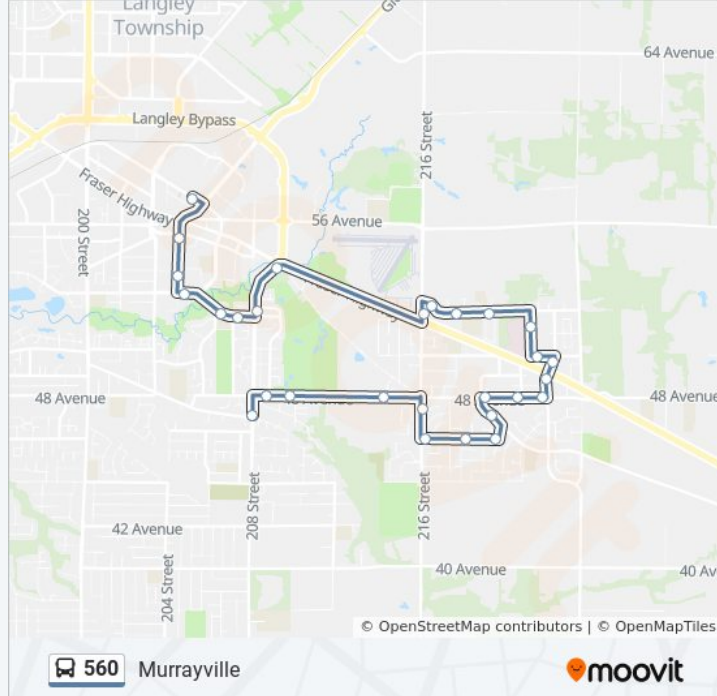

Direction: Langley Centre

31 stops

[VIEW LINE SCHEDULE](#)

- Eastbound 48 Ave @ 208 St
- Eastbound 48 Ave @ 210 St
- Eastbound 48 Ave @ 214a St
- Southbound 216 St @ 47a Ave
- Eastbound 46 Ave @ 216 St
- Eastbound 46 Ave @ 217b St
- Eastbound 46 Ave @ 220 St
- Westbound Old Yale Rd @ 220 St
- Eastbound 48 Ave @ 219 St
- Eastbound 48 Ave @ 221 St
- Northbound 222 St @ 48 Ave
- Northbound 222 St @ Fraser Hwy
- Westbound 50 Ave @ 221a St
- Northbound 221a St @ Langley Memorial Hospital
- Westbound 52 Ave @ 219 St
- Westbound 52 Ave @ 218 St
- Westbound 52 Ave @ 216 St
- Southbound 216 St @ 52 Ave
- Westbound Fraser Hwy @ 216 St
- Southbound 208 Street Causeway @ Fraser Hwy
- Southbound 208 St @ 52a Ave

Direction: Murrayville

28 stops

[VIEW LINE SCHEDULE](#)

Langley Centre @ Bay 6
 Southbound 204 St @ Douglas Cres
 Southbound 204 St @ 54 Ave
 Eastbound 53 Ave @ 204 St
 Eastbound 51b Ave @ 206 St
 Eastbound 51b Ave @ 207 St
 Northbound 208 St @ 51b Ave
 Northbound 208 St Causeway @ Fraser Hwy
 Northbound 216 St @ Fraser Hwy
 Eastbound 52 Ave @ 216 St
 Eastbound 52 Ave @ 217a St
 Eastbound 52 Ave @ 219 St
 Southbound 221a St @ Langley Memorial Hospital
 Eastbound 50 Ave @ 221a St
 Southbound 222 St @ 50 Ave
 Southbound 222 St @ Fraser Hwy
 Westbound 48 Ave @ 222 St
 Westbound 48 Ave @ 221 St

560 bus Info

Direction: Murrayville

Stops: 28

Trip Duration: 25 min

Line Summary:

Westbound 48 Ave @ 219 St

Eastbound Old Yale Rd @ 220 St

Westbound 46 Ave @ 220 St

Westbound 46 Ave @ 217b St

Westbound 46 Ave @ 216 St

Northbound 216 St @ 47a Ave

Westbound 48 Ave @ 214a St

Westbound 48 Ave @ 210 St

Westbound 48 Ave @ 209 St

Southbound 208 St @ Grade Cres

560 bus time schedules and route maps are available in an offline PDF at moovitapp.com. Use the [Moovit App](#) to see live bus times, train schedule or subway schedule, and step-by-step directions for all public transit in Southwest British Columbia.