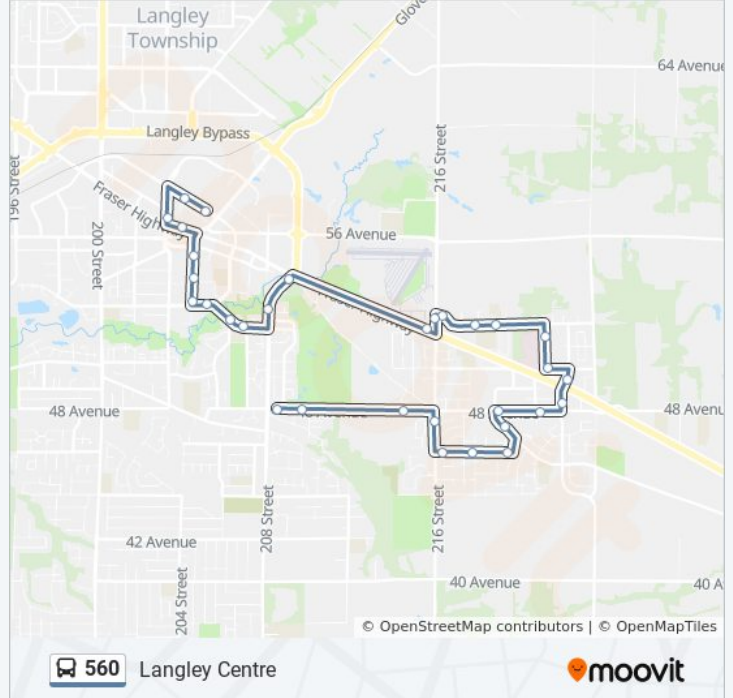

Direction: Langley Centre

31 stops

[VIEW LINE SCHEDULE](#)

- Eastbound 48 Ave @ 208 St
- Eastbound 48 Ave @ 210 St
- Eastbound 48 Ave @ 214a St
- Southbound 216 St @ 47a Ave
- Eastbound 46 Ave @ 216 St
- Eastbound 46 Ave @ 217b St
- Eastbound 46 Ave @ 220 St
- Westbound Old Yale Rd @ 220 St
- Eastbound 48 Ave @ 219 St
- Eastbound 48 Ave @ 221 St
- Northbound 222 St @ 48 Ave
- Northbound 222 St @ Fraser Hwy
- Westbound 50 Ave @ 221a St
- Northbound 221a St @ Langley Memorial Hospital
- Westbound 52 Ave @ 219 St
- Westbound 52 Ave @ 218 St
- Westbound 52 Ave @ 216 St
- Southbound 216 St @ 52 Ave
- Westbound Fraser Hwy @ 216 St
- Southbound 208 Street Causeway @ Fraser Hwy
- Southbound 208 St @ 52a Ave

560 bus Info

Direction: Langley Centre

Stops: 31

Trip Duration: 25 min

Line Summary:

Westbound 51b Ave @ 207 St
 Westbound 51b Ave @ 206 St
 Westbound 53 Ave @ 53a Ave
 Northbound 204 St @ 53 Ave
 Northbound 204 St @ 54 Ave
 Northbound 204 St @ Park Ave
 Westbound Fraser Hwy @ 56 Ave
 Northbound 203 St @ Fraser Hwy
 Eastbound Logan Ave @ 203a St
 Langley Centre @ Bay 6

Direction: Murrayville

28 stops

[VIEW LINE SCHEDULE](#)

Langley Centre @ Bay 6
 Southbound 204 St @ Douglas Cres
 Southbound 204 St @ 54 Ave
 Eastbound 53 Ave @ 204 St
 Eastbound 51b Ave @ 206 St
 Eastbound 51b Ave @ 207 St
 Northbound 208 St @ 51b Ave
 Northbound 208 St Causeway @ Fraser Hwy
 Northbound 216 St @ Fraser Hwy
 Eastbound 52 Ave @ 216 St
 Eastbound 52 Ave @ 217a St
 Eastbound 52 Ave @ 219 St
 Southbound 221a St @ Langley Memorial Hospital
 Eastbound 50 Ave @ 221a St
 Southbound 222 St @ 50 Ave
 Southbound 222 St @ Fraser Hwy
 Westbound 48 Ave @ 222 St
 Westbound 48 Ave @ 221 St

560 bus Info

Direction: Murrayville

Stops: 28

Trip Duration: 25 min

Line Summary:

Westbound 48 Ave @ 219 St

Eastbound Old Yale Rd @ 220 St

Westbound 46 Ave @ 220 St