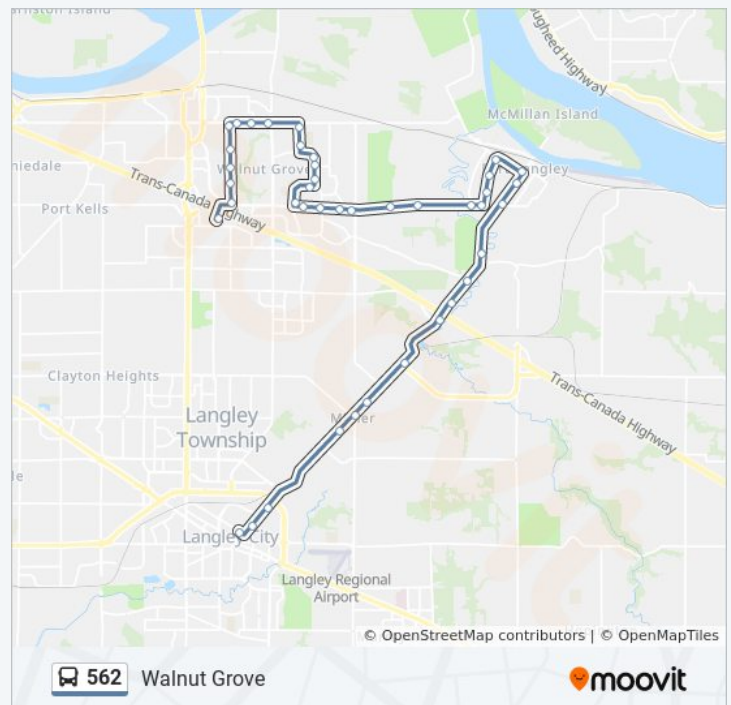

Westbound 88 Ave @ 22000 Block

Westbound 88 Ave @ 216 St

Westbound 88 Ave @ 214b St

Westbound 88 Ave @ 212 St

Westbound 88 Ave @ 210 St

Northbound Walnut Grove Dr @ 88 Ave

Eastbound Walnut Grove Dr @ 212 St

562 bus Time Schedule

Walnut Grove Route Timetable:

Sunday	08:15 - 18:15
Monday	04:45 - 23:05
Tuesday	04:45 - 23:05
Wednesday	04:45 - 23:05
Thursday	04:45 - 23:05
Friday	04:45 - 23:05
Saturday	17:30 - 23:18

562 bus Info

Direction: Walnut Grove

Stops: 41

Trip Duration: 42 min

Line Summary:

Northbound 212 St @ Walnut Grove Dr

Northbound 212 St @ 92 Ave

Northbound 212 St @ 93 Ave

Southbound 204 St @ 90a Ave

Southbound 204 St @ 88 Ave

Carvolth Exchange @ Bay 11

Direction: Walnut Grove via TWU

42 stops

[VIEW LINE SCHEDULE](#)

Langley Centre @ Bay 6

Northbound Glover Rd @ Eastleigh Cres