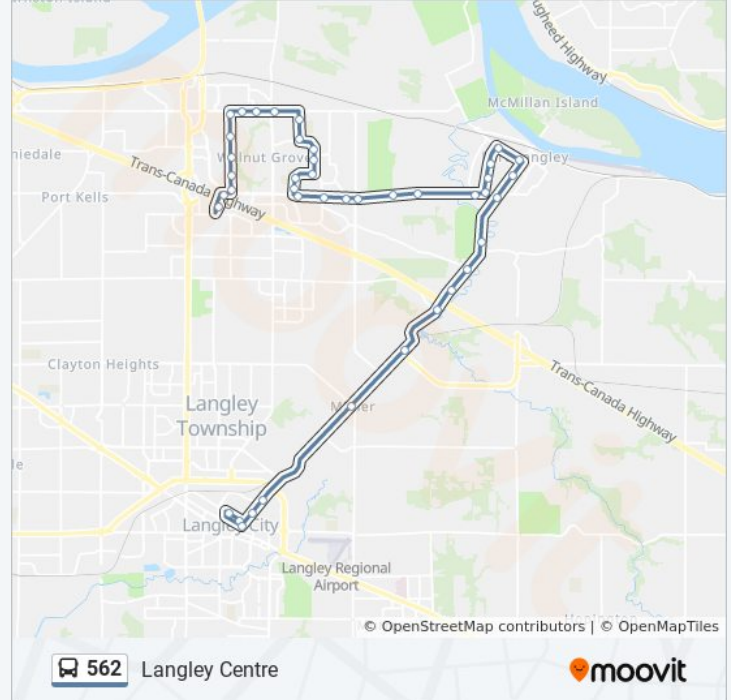

562 bus Info

Direction: Langley Centre

Stops: 42

Trip Duration: 43 min

Line Summary:

Eastbound 88 Ave @ 22000 Block

Eastbound 88 Ave @ 222a St

Eastbound 88 Ave @ Wright St

Northbound Trattle St @ 88 Ave

Northbound Trattle St @ Houston Ave

Northbound Trattle St @ 9000 Block

Eastbound 96 Ave @ Trattle St

Eastbound 96 Ave @ Glover Rd

Southbound Glover Rd @ St. Andrews Ave

Southbound Glover Rd @ 88 Ave

Southbound Glover Rd @ Rawlison Cres

Southbound Glover Rd @ Telegraph Trail

Southbound Glover Rd @ 79 Ave

Southbound Glover Rd @ Labonte Rd

Southbound Glover Rd @ Hwy 10 Bypass

Southbound Glover Rd @ Crush Cres

Southbound Glover Rd @ 5900 Block

Southbound Glover Rd @ Eastleigh Cres

Langley Centre @ Bay 1

Eastbound Logan Ave @ 203a St

Langley Centre @ Bay 6

Direction: Langley Centre via TWU

43 stops

[VIEW LINE SCHEDULE](#)