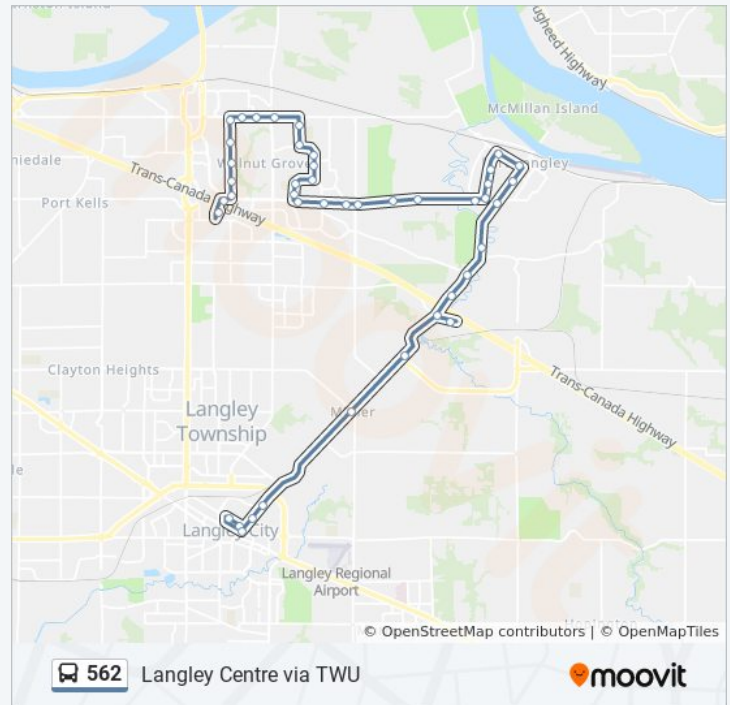

Eastbound 88 Ave @ 222a St

Eastbound 88 Ave @ Wright St

Northbound Trattle St @ 88 Ave

Northbound Trattle St @ Houston Ave

Northbound Trattle St @ 9000 Block

Eastbound 96 Ave @ Trattle St

Eastbound 96 Ave @ Glover Rd

Southbound Glover Rd @ St. Andrews Ave

Southbound Glover Rd @ 88 Ave

Southbound Glover Rd @ Rawlison Cres

Southbound Glover Rd @ Telegraph Trail

Southbound Glover Rd @ 79 Ave

Southbound Glover Rd @ Labonte Rd

Eastbound University Dr @ Mattson Centre

Southbound Glover Rd @ Hwy 10 Bypass

Southbound Glover Rd @ Crush Cres

Southbound Glover Rd @ 5900 Block

Southbound Glover Rd @ Eastleigh Cres

Langley Centre @ Bay 1

Direction: Langley Centre via TWU

Stops: 43

Trip Duration: 45 min

Line Summary:

Eastbound Logan Ave @ 203a St

Langley Centre @ Bay 6

Direction: Walnut Grove

41 stops