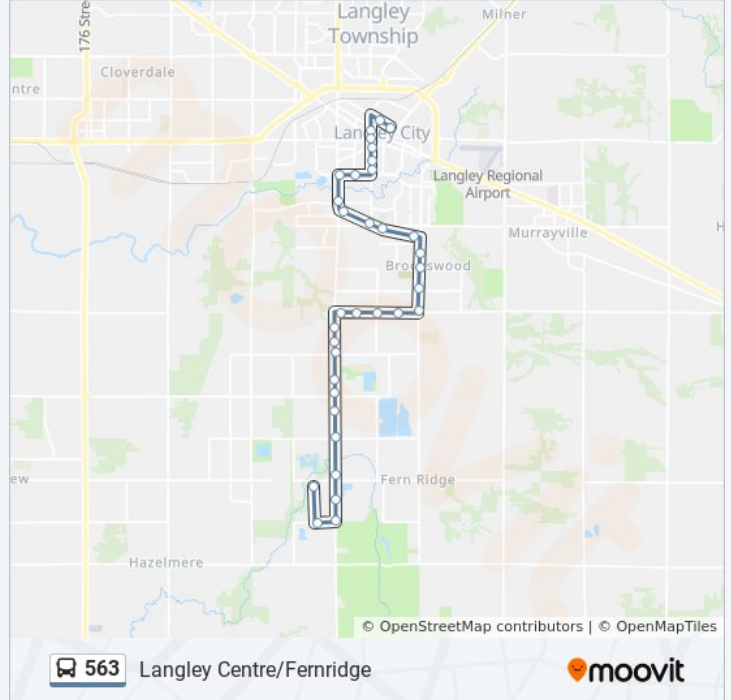

563 bus Info

Direction: Fernridge via Brookwood

Stops: 33

Trip Duration: 20 min

Line Summary:

Westbound 40 Ave @ 200a St
 Southbound 200 St @ 38a Ave
 Southbound 200 St @ 37a Ave
 Southbound 200 St @ 36 Ave
 Southbound 200 St @ 33a Ave
 Southbound 200 St @ 32 Ave
 Southbound 200 St @ 30 Ave
 Westbound 28 Ave @ 200 St
 Westbound 28 Ave @ 197a St
 Eastbound 24 Ave @ 196 St
 Southbound 198 St @ 24 Ave

Direction: Langley Centre via Brookwood

34 stops

[VIEW LINE SCHEDULE](#)

Southbound 198 St @ 24 Ave
 Eastbound 20 Ave @ 198 St
 Northbound 200 St @ 20 Ave
 Northbound 200 St @ 22 Ave
 Northbound 200 St @ 24 Ave
 Northbound 200 St @ 28 Ave
 Northbound 200 St @ 30 Ave
 Northbound 200 St @ 32 Ave
 Northbound 200 St @ 33a Ave
 Northbound 200 St @ 36 Ave
 Northbound 200 St @ 37 Ave
 Northbound 200 St @ 38a Ave
 Eastbound 40 Ave @ 200a St
 Eastbound 40 Ave @ 202 St
 Eastbound 40 Ave @ 204 St
 Eastbound 40 Ave @ 206a St
 Northbound 208 St @ 40 Ave
 Northbound 208 St @ 42 Ave

563 bus Time Schedule

Langley Centre via Brookwood Route Timetable:

Sunday	8:50 AM - 5:50 PM
Monday	4:30 AM - 10:50 PM
Tuesday	4:30 AM - 10:50 PM
Wednesday	4:30 AM - 10:50 PM
Thursday	4:30 AM - 10:50 PM
Friday	8:50 AM - 5:50 PM
Saturday	7:50 AM - 10:50 PM

563 bus Info

Direction: Langley Centre via Brookwood

Stops: 34

Trip Duration: 25 min

Line Summary:

Northbound 208 St @ 44 Ave
Northbound 208 St @ 45a Ave
Westbound Grade Cres @ 208 St
Westbound Grade Cres @ 20400 Block
Westbound Grade Cres @ 203 St
Westbound Grade Cres @ 200 St
Northbound 200 St @ 50 Ave
Eastbound 53 Ave @ 200 St
Eastbound 53 Ave @ 201a St
Northbound 203 St @ 53 Ave
Northbound 203 St @ 54 Ave
Northbound 203 St @ Michaud Cres
Northbound 203 St @ 56 Ave
Northbound 203 St @ Fraser Hwy
Eastbound Logan Ave @ 203a St
Langley Centre @ Bay 6