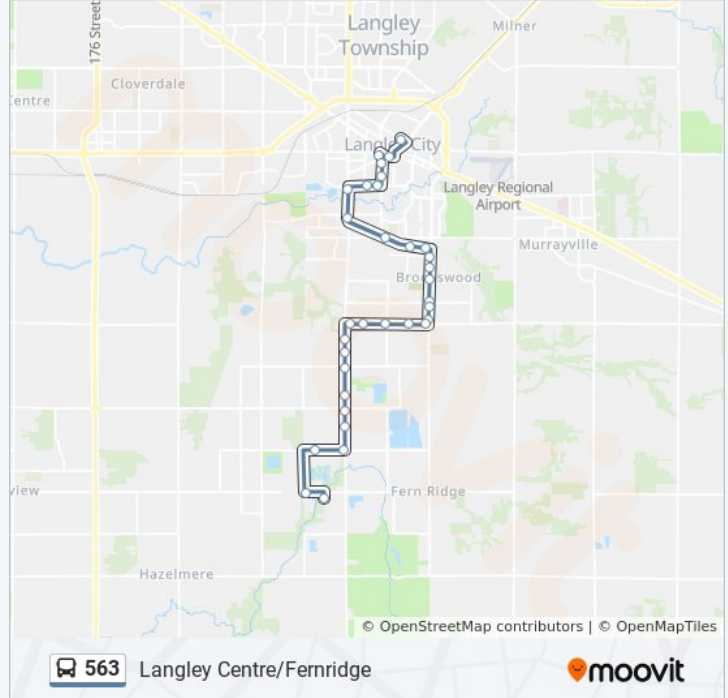

Direction: Fernridge via Brookwood

33 stops

[VIEW LINE SCHEDULE](#)

- Langley Centre @ Bay 6
- Westbound Douglas Cres @ 204 St
- Southbound 203 St @ 56 Ave
- Southbound 203 St @ Michaud Cres
- Southbound 203 St @ 54 Ave
- Westbound 53 Ave @ 203 St
- Westbound 53 Ave @ 201a St
- Southbound 200 St @ 53 Ave
- Southbound 200 St @ 50 Ave
- Eastbound Grade Cres @ 203 St
- Eastbound Grade Cres @ 206 St
- Eastbound Grade Cres @ 207b St
- Southbound 208 St @ 46a Ave
- Southbound 208 St @ 45a Ave
- Southbound 208 St @ 44 Ave
- Southbound 208 St @ 42 Ave
- Southbound 208 St @ 42 Ave
- Southbound 208 St @ 40 Ave
- Westbound 40 Ave @ 208 St
- Westbound 40 Ave @ 206a St
- Westbound 40 Ave @ 204 St
- Westbound 40 Ave @ 202 St

563 bus Info

Direction: Fernridge via Brookwood

Stops: 33

Trip Duration: 20 min

Line Summary:

Westbound 40 Ave @ 200a St
 Southbound 200 St @ 38a Ave
 Southbound 200 St @ 37a Ave
 Southbound 200 St @ 36 Ave
 Southbound 200 St @ 33a Ave
 Southbound 200 St @ 32 Ave
 Southbound 200 St @ 30 Ave
 Westbound 28 Ave @ 200 St
 Westbound 28 Ave @ 197a St
 Eastbound 24 Ave @ 196 St
 Southbound 198 St @ 24 Ave

Direction: Langley Centre via Brookwood

34 stops

[VIEW LINE SCHEDULE](#)

Southbound 198 St @ 24 Ave
 Eastbound 20 Ave @ 198 St
 Northbound 200 St @ 20 Ave
 Northbound 200 St @ 22 Ave
 Northbound 200 St @ 24 Ave
 Northbound 200 St @ 28 Ave
 Northbound 200 St @ 30 Ave
 Northbound 200 St @ 32 Ave
 Northbound 200 St @ 33a Ave
 Northbound 200 St @ 36 Ave
 Northbound 200 St @ 37 Ave
 Northbound 200 St @ 38a Ave
 Eastbound 40 Ave @ 200a St
 Eastbound 40 Ave @ 202 St
 Eastbound 40 Ave @ 204 St
 Eastbound 40 Ave @ 206a St
 Northbound 208 St @ 40 Ave
 Northbound 208 St @ 42 Ave