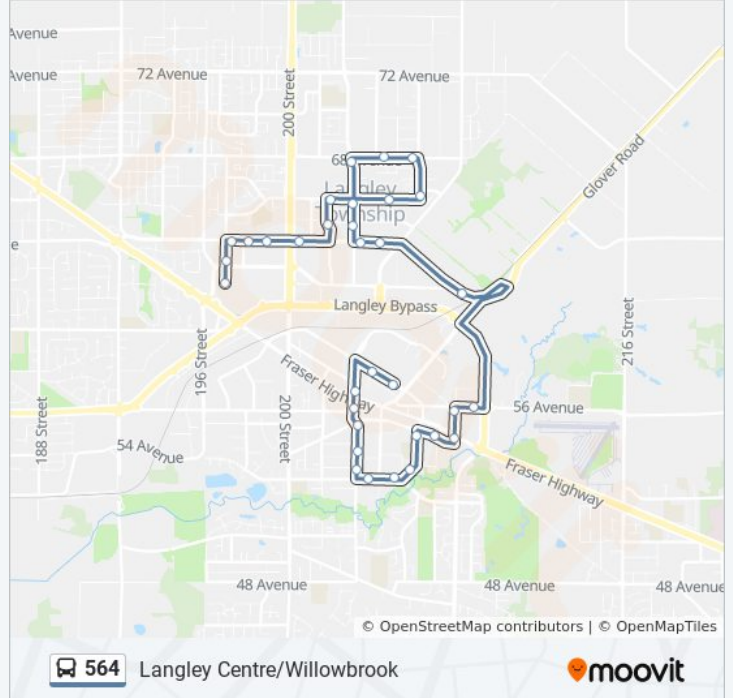

Direction: Langley Centre

33 stops

[VIEW LINE SCHEDULE](#)

- Mall Access Rd @ Willowbrook Mall
- Northbound 197 St @ Willowbrook Dr
- Eastbound 64 Ave @ 197 St
- Eastbound 64 Ave @ 198 St
- Eastbound 64 Ave @ 19900 Block
- Eastbound 64 Ave @ 200 St
- Northbound Mall Access Rd @ 6400 Block
- Eastbound 66 Ave @ 20200 Block
- Eastbound 66 Ave @ 20400 Block
- Northbound 206 St @ 66 Ave
- Westbound 68 Ave @ 206 St
- Westbound 68 Ave @ 204a St
- Southbound 203 St @ 68 Ave
- Southbound 203 St @ 66 Ave
- Southbound 203 St @ 65 Ave
- Eastbound 64 Ave @ 203 St
- Eastbound 64 Ave @ 20400 Block
- Eastbound Mufford Cres @ 62 Ave
- Westbound 56 Ave @ Langley Bypass
- Southbound 208 St @ 56 Ave
- Southbound 208 St @ Fraser Hwy
- Westbound Douglas Cres @ 207 St

564 bus Info

Direction: Langley Centre

Stops: 33

Trip Duration: 30 min

Line Summary:

Southbound 206 St @ Douglas Cres
 Southbound 53a Ave @ 205 St
 Westbound 53 Ave @ 53a Ave
 Westbound 53 Ave @ 204 St
 Northbound 203 St @ 53 Ave
 Northbound 203 St @ 54 Ave
 Northbound 203 St @ Michaud Cres
 Northbound 203 St @ 56 Ave
 Northbound 203 St @ Fraser Hwy
 Eastbound Logan Ave @ 203a St
 Langley Centre @ Bay 6

Direction: Willowbrook

33 stops

[VIEW LINE SCHEDULE](#)

Langley Centre @ Bay 6
 Westbound Douglas Cres @ 204 St
 Southbound 203 St @ 56 Ave
 Southbound 203 St @ Michaud Cres
 Southbound 203 St @ 54 Ave
 Eastbound 53 Ave @ 203 St
 Eastbound 53 Ave @ 204 St
 Northbound 53a Ave @ 51b Ave
 Northbound 206 St @ 5400 Block
 Eastbound Douglas Cres @ 206 St
 Eastbound Douglas Cres @ 208 St
 Northbound 208 St @ Fraser Hwy
 Eastbound 56 Ave @ 208 St
 Eastbound 56 Ave @ Langley Bypass
 Westbound Mufford Cres @ 62 Ave
 Westbound 64 Ave @ 204 St
 Westbound 64 Ave @ 20300 Block
 Northbound 203 St @ 65 Ave

564 bus Info

Direction: Willowbrook

Stops: 33

Trip Duration: 26 min

Line Summary:

Northbound 203 St @ 66 Ave

Eastbound 68 Ave @ 203 St

Eastbound 68 Ave @ 204a St