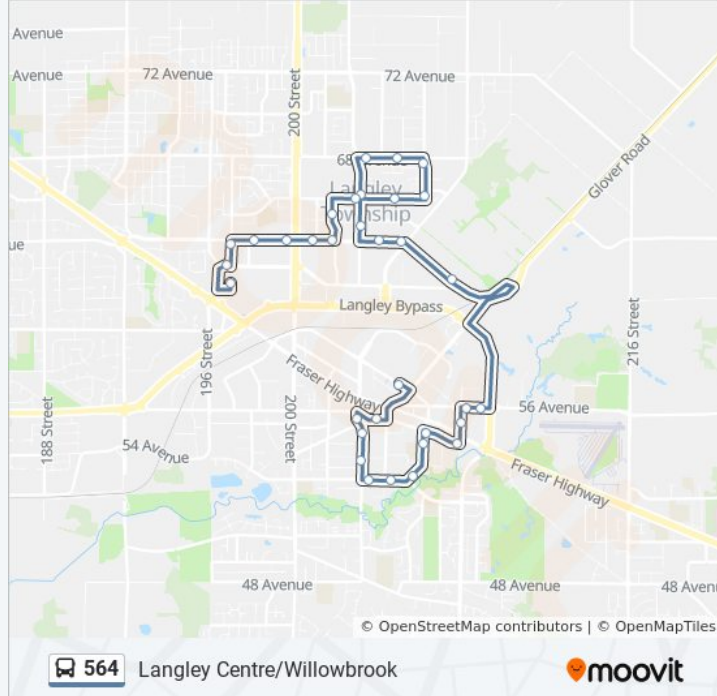

Direction: Willowbrook

33 stops

[VIEW LINE SCHEDULE](#)

Langley Centre @ Bay 6
 Westbound Douglas Cres @ 204 St
 Southbound 203 St @ 56 Ave
 Southbound 203 St @ Michaud Cres
 Southbound 203 St @ 54 Ave
 Eastbound 53 Ave @ 203 St
 Eastbound 53 Ave @ 204 St
 Northbound 53a Ave @ 51b Ave
 Northbound 206 St @ 5400 Block
 Eastbound Douglas Cres @ 206 St
 Eastbound Douglas Cres @ 208 St
 Northbound 208 St @ Fraser Hwy
 Eastbound 56 Ave @ 208 St
 Eastbound 56 Ave @ Langley Bypass
 Westbound Mufford Cres @ 62 Ave
 Westbound 64 Ave @ 204 St
 Westbound 64 Ave @ 20300 Block
 Northbound 203 St @ 65 Ave

564 bus Info

Direction: Willowbrook

Stops: 33

Trip Duration: 26 min

Line Summary:

Northbound 203 St @ 66 Ave

Eastbound 68 Ave @ 203 St

Eastbound 68 Ave @ 204a St

Southbound 206 St @ 68 Ave

Southbound 206 St @ 66 Ave

Westbound 66 Ave @ 20400 Block

Westbound 66 Ave @ 203 St

Southbound Mall Access Rd @ 6500 Block

Westbound 64 Ave @ 202 St

Westbound 64 Ave @ 201 St

Westbound 64 Ave @ 200 St

Westbound 64 Ave @ 198 St

Southbound 197 St @ 64 Ave

Westbound Willowbrook Dr @ 197 St

Mall Access Rd @ Willowbrook Mall

564 bus time schedules and route maps are available in an offline PDF at moovitapp.com. Use the [Moovit App](#) to see live bus times, train schedule or subway schedule, and step-by-step directions for all public transit in Southwest British Columbia.