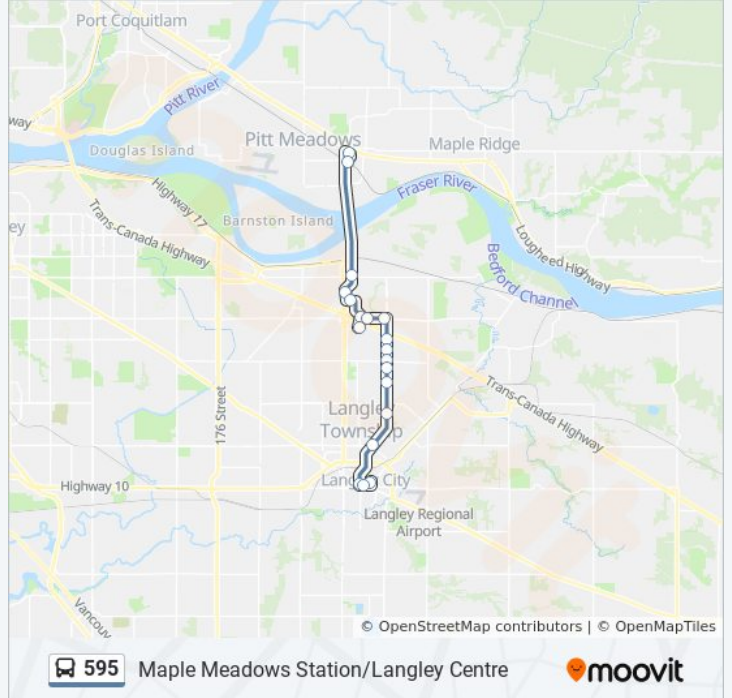

595 bus Info

Direction: Langley Centre

Stops: 21

Trip Duration: 32 min

Line Summary:

Direction: Maple Meadows Station

19 stops

[VIEW LINE SCHEDULE](#)

- Langley Centre @ Bay 4
- Westbound Fraser Hwy @ 56 Ave
- Northbound 203 St @ Fraser Hwy
- Northbound 204 St @ Mufford Cres
- Northbound 208 St @ 70 Ave
- Northbound 208 St @ 76 Ave
- Northbound 208 St @ Willoughby Town Centre Dr
- Northbound 208 St @ 80 Ave
- Northbound 208 St @ 83 Ave
- Northbound 208 St @ 84 Ave
- Westbound 88 Ave @ 208 St
- Westbound 88 Ave @ 204 St
- Carvolth Exchange @ Bay 6
- Northbound 202 St @ 88 Ave
- Westbound 91a Ave @ 20100 Block
- Northbound 200 St @ 92a Ave
- Northbound 201 St @ 96 Ave
- Southbound 200 St @ Maple Meadows Way

595 bus Time Schedule

Maple Meadows Station Route Timetable:

Sunday	6:09 AM - 8:49 PM
Monday	4:34 AM - 9:26 PM
Tuesday	4:34 AM - 9:26 PM
Wednesday	4:34 AM - 9:26 PM
Thursday	4:34 AM - 9:26 PM
Friday	6:09 AM - 8:49 PM
Saturday	6:15 AM - 8:48 PM

595 bus Info

Direction: Maple Meadows Station

Stops: 19

Trip Duration: 35 min

Line Summary:

Direction: Ridge Meadows

22 stops

[VIEW LINE SCHEDULE](#)