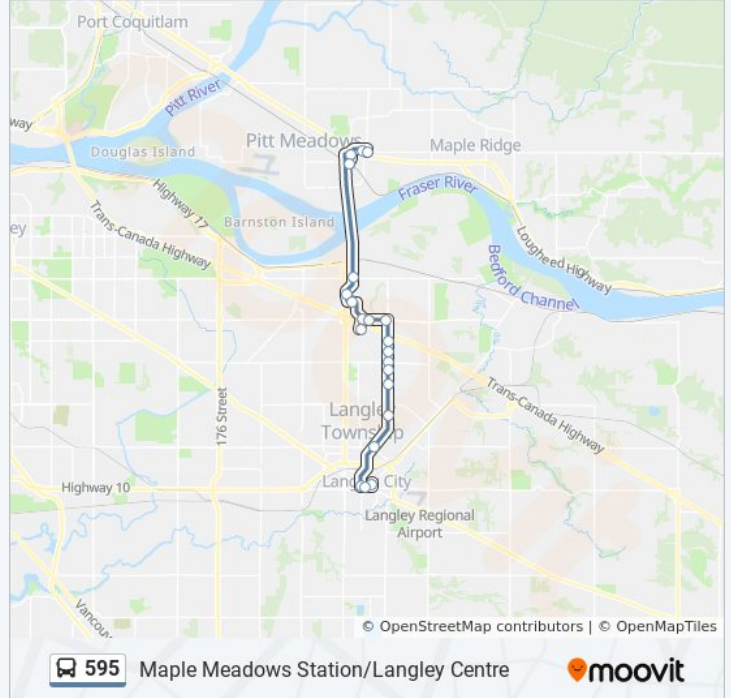

Use the Moovit App to find the closest 595 bus station near you and find out when is the next 595 bus arriving.

Direction: Langley Centre

21 stops

[VIEW LINE SCHEDULE](#)

- Southbound 203 St @ Lougheed Hwy
- Westbound Lougheed Hwy @ 203 St
- Southbound Maple Meadows Way @ 200 St
- Maple Meadows Station @ Bay 4
- Southbound 199a St @ 96 Ave
- Southbound 200 St @ 9200 Block
- Eastbound 91a Ave @ 20100 Block
- Southbound 202 St @ 8900 Block
- Carvolth Exchange @ Bay 12
- Eastbound 88 Ave @ 202 St
- Eastbound 88 Ave @ 204 St
- Southbound 208 St @ 88 Ave
- Southbound 208 St @ 84 Ave
- Southbound 208 St @ 82 Ave
- Southbound 208 St @ 80 Ave
- Southbound 208 St @ Willoughby Town Centre Dr
- Southbound 208 St @ 76 Ave
- Southbound Willowbrook Conn @ 68 Ave
- Southbound 204 St @ 64 Ave
- Eastbound Logan Ave @ 203a St

595 bus Info

Direction: Maple Meadows Station

Stops: 19

Trip Duration: 35 min

Line Summary:

Direction: Ridge Meadows

22 stops

[VIEW LINE SCHEDULE](#)

595 bus Info

Direction: Ridge Meadows

Stops: 22

Trip Duration: 41 min

Line Summary:

Maple Meadows Station @ Bay 4

Northbound 200 St @ 119a Ave

Eastbound Dewdney Trunk Rd @ 202 St

Southbound 203 St @ Lougheed Hwy

595 bus time schedules and route maps are available in an offline PDF at moovitapp.com. Use the [Moovit App](#) to see live bus times, train schedule or subway schedule, and step-by-step directions for all public transit in Southwest British Columbia.