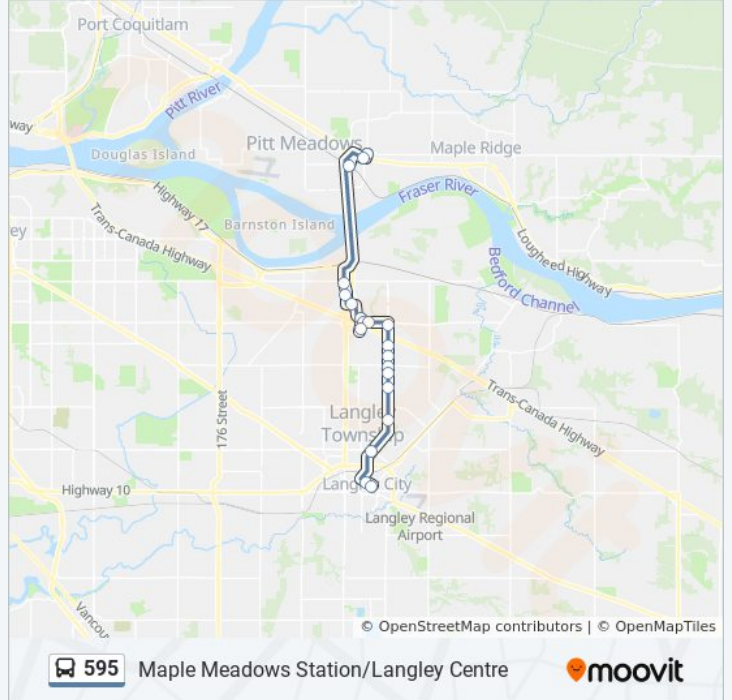

Use the Moovit App to find the closest 595 bus station near you and find out when is the next 595 bus arriving.

Direction: Langley Centre

21 stops

[VIEW LINE SCHEDULE](#)

- Southbound 203 St @ Lougheed Hwy
- Westbound Lougheed Hwy @ 203 St
- Southbound Maple Meadows Way @ 200 St
- Maple Meadows Station @ Bay 4
- Southbound 199a St @ 96 Ave
- Southbound 200 St @ 9200 Block
- Eastbound 91a Ave @ 20100 Block
- Southbound 202 St @ 8900 Block
- Carvolth Exchange @ Bay 12
- Eastbound 88 Ave @ 202 St
- Eastbound 88 Ave @ 204 St
- Southbound 208 St @ 88 Ave
- Southbound 208 St @ 84 Ave
- Southbound 208 St @ 82 Ave
- Southbound 208 St @ 80 Ave
- Southbound 208 St @ Willoughby Town Centre Dr
- Southbound 208 St @ 76 Ave
- Southbound Willowbrook Conn @ 68 Ave
- Southbound 204 St @ 64 Ave
- Eastbound Logan Ave @ 203a St

595 bus Info

Direction: Langley Centre

Stops: 21

Trip Duration: 32 min

Line Summary:

Direction: Maple Meadows Station

19 stops

[VIEW LINE SCHEDULE](#)

- Langley Centre @ Bay 4
- Westbound Fraser Hwy @ 56 Ave
- Northbound 203 St @ Fraser Hwy
- Northbound 204 St @ Mufford Cres
- Northbound 208 St @ 70 Ave
- Northbound 208 St @ 76 Ave
- Northbound 208 St @ Willoughby Town Centre Dr
- Northbound 208 St @ 80 Ave
- Northbound 208 St @ 83 Ave
- Northbound 208 St @ 84 Ave
- Westbound 88 Ave @ 208 St
- Westbound 88 Ave @ 204 St
- Carvolth Exchange @ Bay 6
- Northbound 202 St @ 88 Ave
- Westbound 91a Ave @ 20100 Block
- Northbound 200 St @ 92a Ave
- Northbound 201 St @ 96 Ave
- Southbound 200 St @ Maple Meadows Way

595 bus Info

Direction: Maple Meadows Station

Stops: 19

Trip Duration: 35 min

Line Summary:

Direction: Ridge Meadows

22 stops

[VIEW LINE SCHEDULE](#)