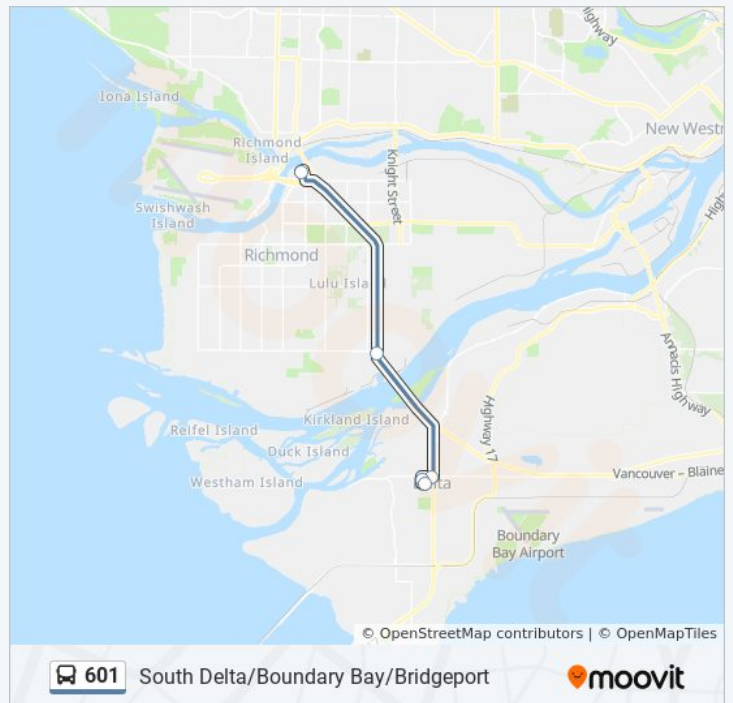

Bridgeport Stn Bay 6,7,8

Southbound Hwy 99 Onramp @ Steveston Hwy

Westbound Ladner Trunk Rd @ Hwy 17a

Southbound Harvest Dr @ Ladner Trunk Rd

Ladner Exchange @ Bay 5

**601 bus Time Schedule**

Ladner Exchange Route Timetable:

**Stops:** 5

**Trip Duration:** 22 min

**Line Summary:**

**Direction: South Delta**

45 stops

[VIEW LINE SCHEDULE](#)

Bridgeport Stn Bay 6,7,8

**601 bus Time Schedule**

South Delta Route Timetable:

Sunday	12:20 AM - 11:10 PM
Monday	12:20 AM - 11:18 PM
Tuesday	12:10 AM - 11:18 PM

Southbound Hwy 99 Onramp @ Steveston Hwy

Westbound Ladner Trunk Rd @ Hwy 17a

Southbound Harvest Dr @ Ladner Trunk Rd