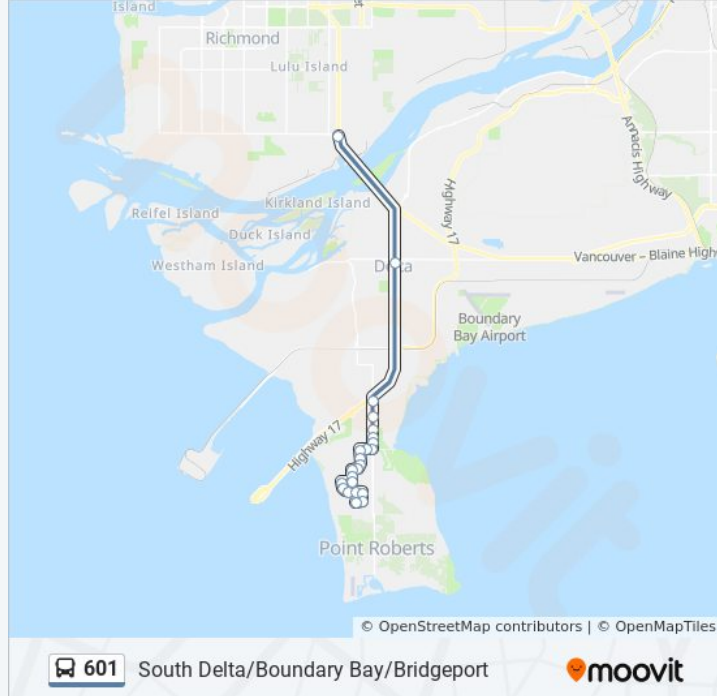

**601 bus Info**

**Direction:** 602 Tsawwassen Heights

**Stops:** 23

**Trip Duration:** 28 min

**Line Summary:**

Southbound 54 St @ 2nd Ave

Westbound 2nd Ave @ 52a St

### Direction: 602 to Steveston Hwy

21 stops

[VIEW LINE SCHEDULE](#)

Westbound 2nd Ave @ 52a St

Northbound 52a St @ 3rd Ave

Westbound Milsom Wynd @ 52 St

Westbound Milsom Wynd @ Galway Dr

Northbound Milsom Wynd @ 5th Ave

Northbound 56 St @ 12 Ave

Northbound 56 St @ View Cres South

Northbound 56 St @ View Cres North

Northbound 56 St @ 16 Ave

South Delta Exchange @ Bay 1

**601 bus Info**

**Direction:** Boundary Bay

**Stops:** 39

**Trip Duration:** 42 min

**Line Summary:**

Southbound Arthur Dr @ 36 Ave

Southbound Arthur Dr @ 34b Ave

Southbound 53 St @ 3000 Block