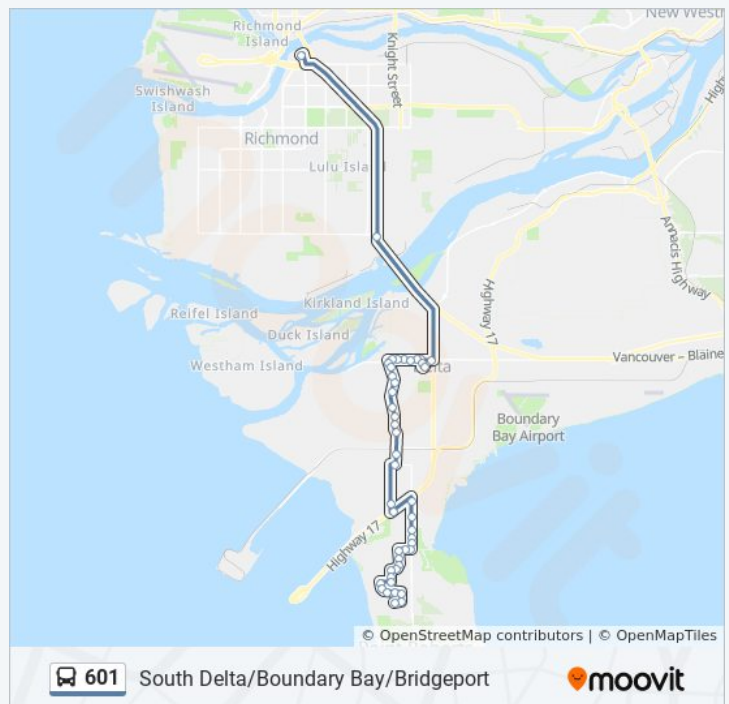

Wednesday 12:10 AM - 11:18 PM

Thursday 12:10 AM - 11:18 PM

Friday 12:10 AM - 11:10 PM

Saturday 12:20 AM - 11:10 PM

**601 bus Info**

**Direction:** South Delta

**Stops:** 45

**Trip Duration:** 52 min

**Line Summary:**

Westbound 8a Ave @ 53a St

Southbound 52 St @ 8a Ave

Southbound 52 St @ Dennison Dr

Southbound 52 St @ 6th Ave

Southbound Milsom Wynd @ 6th Ave

Southbound Milsom Wynd @ Kerry Dr

Eastbound Milsom Wynd @ Galway Dr