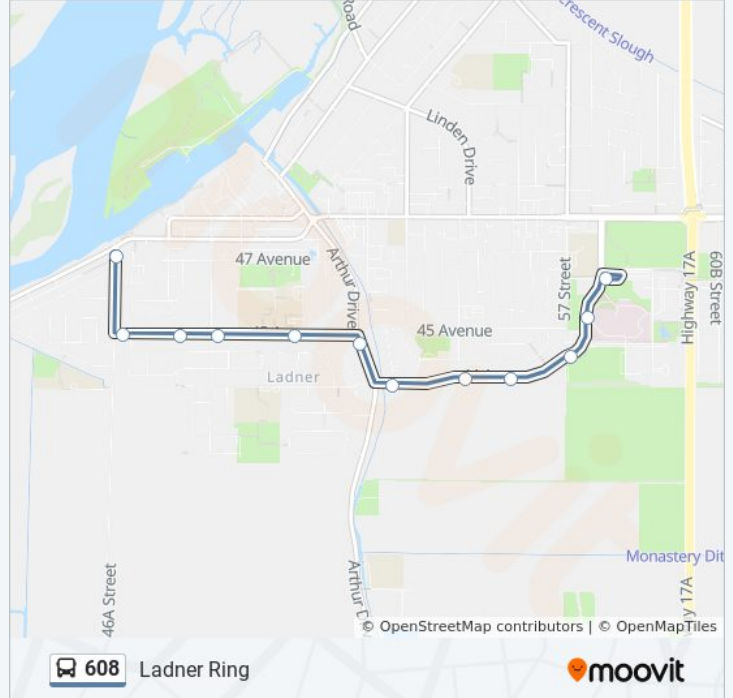

Direction: Ladner Ring

12 stops

[VIEW LINE SCHEDULE](#)

Southbound 46a St @ River Rd West

Eastbound 45 Ave @ 46a St

Eastbound 45 Ave @ 47a St

Eastbound 45 Ave @ 48b St

Eastbound 45 Ave @ 51 St

Southbound Arthur Dr @ 45 Ave

Eastbound 44 Ave @ 52a St

Eastbound 44 Ave @ 5400 Block

Eastbound 44 Ave @ 55b St

Eastbound Harvest Dr @ 57 St

Northbound Harvest Dr @ Mountain View Blvd

Ladner Exchange @ Bay 7

608 bus Info

Direction: Ladner Ring

Stops: 12

Trip Duration: 8 min

Line Summary:

Direction: Ladner Ring

23 stops

[VIEW LINE SCHEDULE](#)

608 bus Info

Direction: Ladner Ring

Stops: 23

Trip Duration: 15 min

Line Summary:

Southbound Central Ave @ 4900 Block

Southbound Central Ave @ Ladner Trunk Rd

Westbound 47a Ave @ 48b St