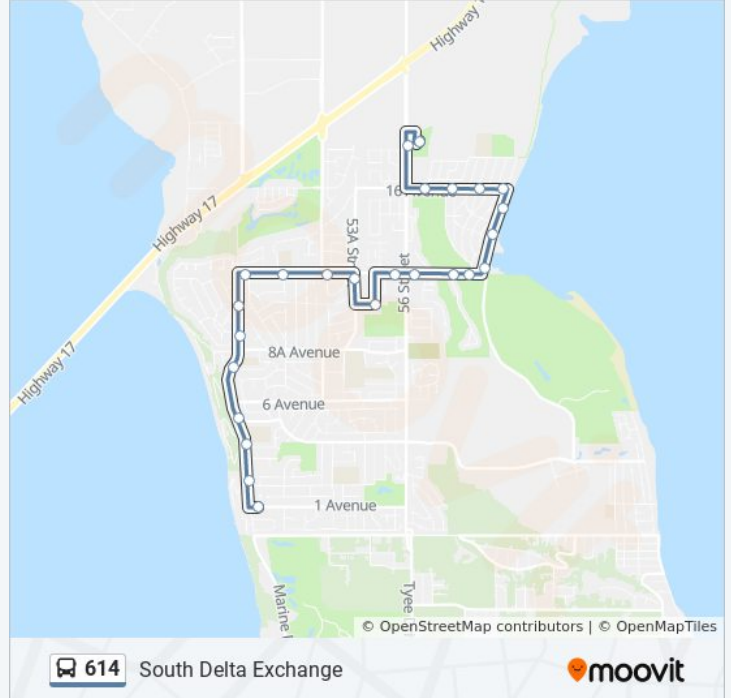

614 bus Info

Direction: English Bluff

Stops: 17

Trip Duration: 11 min

Line Summary:

Direction: South Delta Exchange

25 stops

[VIEW LINE SCHEDULE](#)

- Westbound 1st Ave @ 49 St
- Northbound English Bluff Rd @ 2nd Ave
- Northbound English Bluff Rd @ 4th Ave
- Northbound English Bluff Rd @ 5th Ave
- Northbound English Bluff Rd @ 7a Ave
- Northbound English Bluff Rd @ Gale Dr
- Northbound English Bluff Rd @ 1000 Block
- Eastbound 12 Ave @ English Bluff Rd
- Eastbound 12 Ave @ Cliff Dr
- Eastbound 12 Ave @ 52 St
- Southbound 53a St @ 11a Ave
- Eastbound 10 Ave @ 54a St
- Eastbound 12 Ave @ 5500 Block
- Eastbound 12 Ave @ 56 St
- Eastbound 12 Ave @ Jackson Way
- Eastbound 12 Ave @ Morris Cres
- Northbound Beach Grove Rd @ 12 Ave
- Northbound Beach Grove Rd @ Whitcomb Place

614 bus Info

Direction: South Delta Exchange

Stops: 25

Trip Duration: 18 min

Line Summary:

Northbound Beach Grove Rd @ Grove Cres

Westbound 16 Ave @ Beach Grove Rd

Westbound 16 Ave @ Braid Rd

Westbound 16 Ave @ Farrell Ave

Westbound 16 Ave @ 57 St

South Delta Exchange @ Bay 1

South Delta Exchange @ Bay 3

614 bus time schedules and route maps are available in an offline PDF at moovitapp.com. Use the [Moovit App](#) to see live bus times, train schedule or subway schedule, and step-by-step directions for all public transit in Southwest British Columbia.