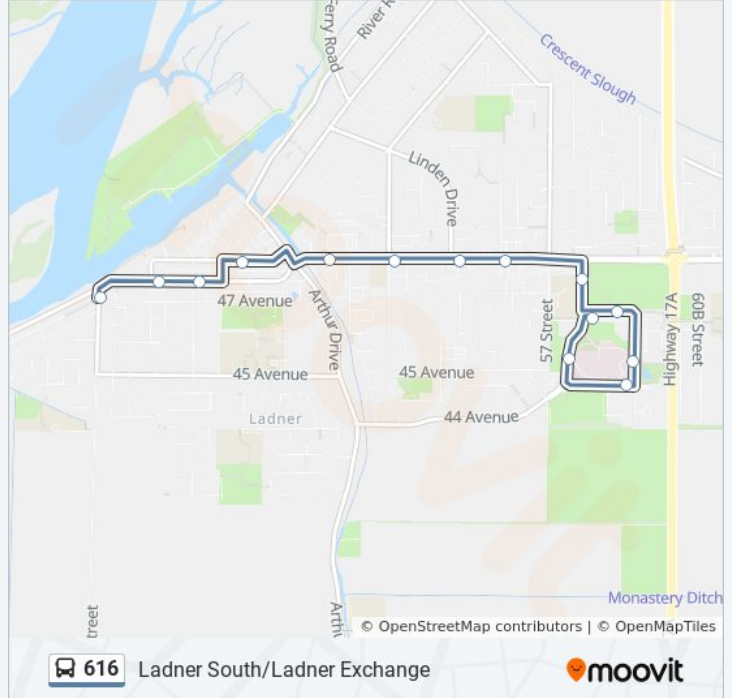

Direction: Ladner Exchange

14 stops

[VIEW LINE SCHEDULE](#)

- Northbound 46a St @ River Rd West
- Eastbound River Rd @ 47a St
- Eastbound 47a Ave @ 48b St
- Eastbound 48 Ave @ Laidlaw St
- Eastbound Ladner Trunk Rd @ Central Ave
- Eastbound Ladner Trunk Rd @ 53 St
- Eastbound Ladner Trunk Rd @ Linden Dr
- Eastbound Ladner Trunk Rd @ 55b St
- Southbound Harvest Dr @ Ladner Trunk Rd
- Eastbound Clarence Taylor Cres @ Harvest Dr
- Southbound Clarence Taylor Cres @ 4600 Block
- Westbound Mountain View Blvd @ Clarence Taylor Cres
- Northbound Harvest Dr @ Mountain View Blvd
- Ladner Exchange @ Bay 1

616 bus Time Schedule

Ladner Exchange Route Timetable:

Sunday	8:52 AM - 6:51 PM
Monday	7:51 AM - 6:51 PM
Tuesday	7:51 AM - 6:51 PM
Wednesday	7:51 AM - 6:51 PM
Thursday	7:51 AM - 6:51 PM
Friday	8:52 AM - 6:51 PM
Saturday	8:51 AM - 6:52 PM

616 bus Info

Direction: Ladner Exchange

Stops: 14

Trip Duration: 12 min

Line Summary:

Direction: Ladner South

13 stops

[VIEW LINE SCHEDULE](#)

- Ladner Exchange @ Bay 7
- Southbound Harvest Dr @ 4500 Block
- Westbound Harvest Dr @ 57 St
- Westbound 44 Ave @ Hutcherson Lane
- Westbound 44 Ave @ 5400 Block
- Westbound 44 Ave @ Maple Lane
- Northbound Arthur Dr @ 4400 Block
- Westbound 45 Ave @ Arthur Dr
- Westbound 45 Ave @ 51 St
- Westbound 45 Ave @ Garry St
- Westbound 45 Ave @ 47a St
- Westbound 45 Ave @ 46b St
- Northbound 46a St @ River Rd West