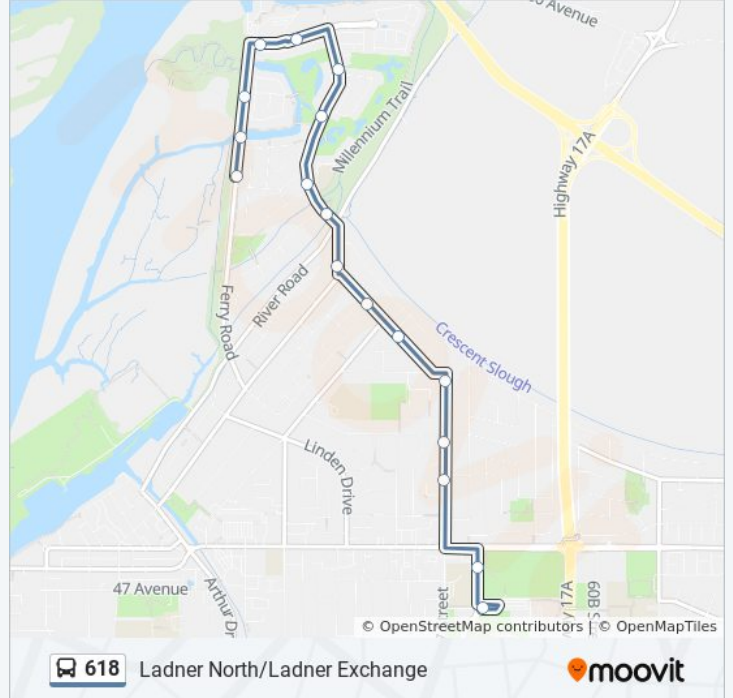

Direction: Ladner Exchange

17 stops

[VIEW LINE SCHEDULE](#)

- Northbound Ferry Rd @ Commodore Dr
- Northbound Ferry Rd @ Windjammer Rd
- Northbound Ferry Rd @ 5900 Block
- Eastbound Admiral Way @ Ferry Rd
- Eastbound Admiral Way @ 5300 Block
- Southbound Admiral Blvd @ Cove Inlet Rd
- Southbound Admiral Blvd @ Cove Link Rd
- Southbound Admiral Blvd @ Commodore Dr
- Southbound Admiral Blvd @ Regatta Way
- Southbound Westminster Ave @ Chamberlayne Ave
- Eastbound Crescent Dr @ Wellburn Dr
- Eastbound Crescent Dr @ Dowler Rd
- Southbound 57 St @ Crescent Dr
- Southbound 57 St @ Grove Ave
- Southbound 57 St @ 49b Ave
- Southbound Harvest Dr @ Ladner Trunk Rd
- Ladner Exchange @ Bay 7

618 bus Time Schedule

Ladner Exchange Route Timetable:

Sunday	9:49 AM - 6:29 PM
Monday	8:16 AM - 7:13 PM
Tuesday	8:16 AM - 7:13 PM
Wednesday	8:16 AM - 7:13 PM
Thursday	8:16 AM - 7:13 PM
Friday	9:49 AM - 6:29 PM
Saturday	9:19 AM - 7:19 PM

618 bus Info

Direction: Ladner Exchange

Stops: 17

Trip Duration: 9 min

Line Summary:

Direction: Ladner North

17 stops

[VIEW LINE SCHEDULE](#)

- Ladner Exchange @ Bay 7
- Westbound Ladner Trunk Rd @ Harvest Dr
- Northbound 57 St @ 48b Ave
- Northbound 57 St @ 49b Ave
- Northbound 57 St @ Grove Ave
- Westbound Crescent Dr @ 57 St
- Westbound Crescent Dr @ Dowler Rd
- Westbound Crescent Dr @ Wellburn Dr
- Northbound Westminster Ave @ Chamberlayne Ave
- Westbound Admiral Blvd @ Regatta Way
- Northbound Admiral Blvd @ Commodore Dr
- Northbound Admiral Blvd @ Cove Reach Rd
- Northbound Admiral Blvd @ Cove Inlet Rd
- Westbound Admiral Way @ 5300 Block
- Southbound Ferry Rd @ 5900 Block
- Southbound Ferry Rd @ Windjammer Rd
- Southbound Ferry Rd @ Commodore Dr