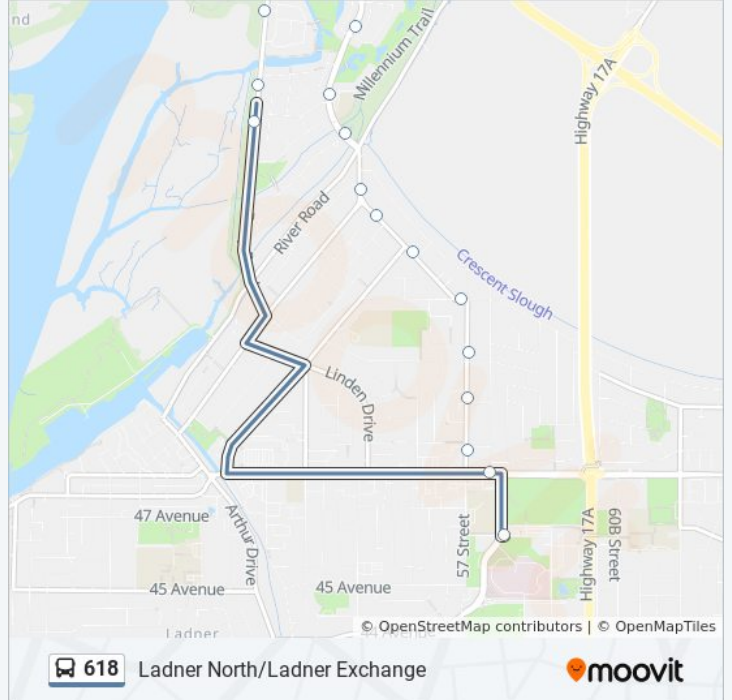

618 bus Info

Direction: Ladner Exchange

Stops: 17

Trip Duration: 9 min

Line Summary:

Direction: Ladner North

17 stops

[VIEW LINE SCHEDULE](#)

- Ladner Exchange @ Bay 7
- Westbound Ladner Trunk Rd @ Harvest Dr
- Northbound 57 St @ 48b Ave
- Northbound 57 St @ 49b Ave
- Northbound 57 St @ Grove Ave
- Westbound Crescent Dr @ 57 St
- Westbound Crescent Dr @ Dowler Rd
- Westbound Crescent Dr @ Wellburn Dr
- Northbound Westminster Ave @ Chamberlayne Ave
- Westbound Admiral Blvd @ Regatta Way
- Northbound Admiral Blvd @ Commodore Dr
- Northbound Admiral Blvd @ Cove Reach Rd
- Northbound Admiral Blvd @ Cove Inlet Rd
- Westbound Admiral Way @ 5300 Block
- Southbound Ferry Rd @ 5900 Block
- Southbound Ferry Rd @ Windjammer Rd
- Southbound Ferry Rd @ Commodore Dr

618 bus Time Schedule

Ladner North Route Timetable:

Sunday	9:40 AM - 6:20 PM
Monday	8:07 AM - 7:05 PM
Tuesday	8:07 AM - 7:05 PM
Wednesday	8:07 AM - 7:05 PM
Thursday	8:07 AM - 7:05 PM
Friday	9:40 AM - 6:20 PM
Saturday	9:10 AM - 7:10 PM

618 bus Info

Direction: Ladner North

Stops: 17

Trip Duration: 9 min

Line Summary:

618 bus time schedules and route maps are available in an offline PDF at moovitapp.com. Use the [Moovit App](#) to see live bus times, train schedule or subway schedule, and step-by-step directions for all public transit in Southwest British Columbia.