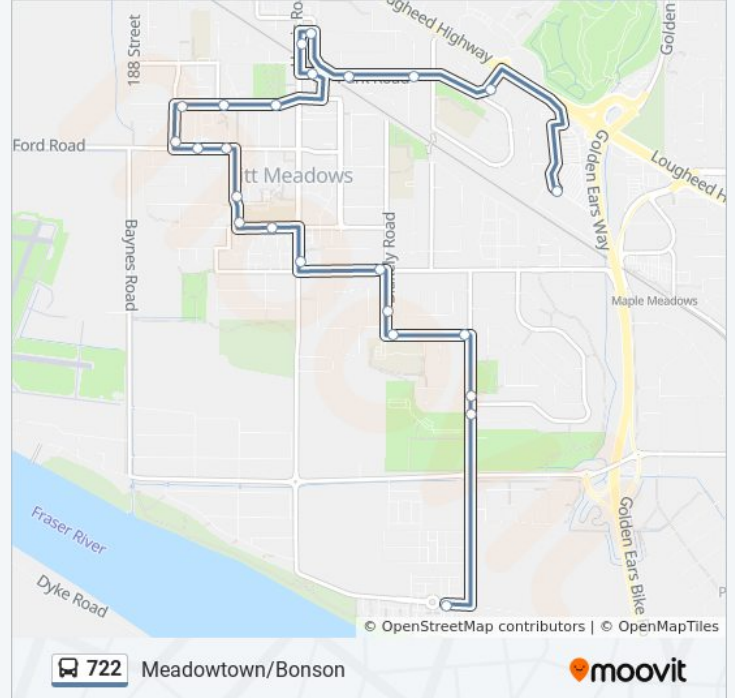

Westbound Park Rd @ 193 St

Northbound 192a St @ Davison Rd

Southbound Harris Rd @ Davison Rd

Pitt Meadows Station @ Bay 2

Westbound 122 Ave @ 191b St

Westbound 122 Ave @ 190 St

Eastbound Ford Rd @ 189b St

Southbound 190a St @ 119b Ave

Eastbound 119 Ave @ 190a St

Southbound Harris Rd @ 119 Ave

Eastbound Hammond Rd @ Harris Rd

Southbound Blakely Rd @ Hammond Rd

Southbound Blakely Rd @ 116b Ave

Eastbound 116b Ave @ 195a St

Southbound Bonson Rd @ 116a Ave

### 722 bus Info

**Direction:** Meadowtown

**Stops:** 24

**Trip Duration:** 19 min

**Line Summary:**

Northbound Harris Rd @ Davison Rd

Eastbound Davison Rd @ Harris Rd

Eastbound Park Rd @ 193 St

Eastbound Park Rd @ McMyn Ave

Northbound Park Rd @ Somerset Dr

Eastbound Mall Access Rd @ Meadowtown Centre

722 bus time schedules and route maps are available in an offline PDF at [moovitapp.com](https://moovitapp.com). Use the [Moovit App](#) to see live bus times, train schedule or subway schedule, and step-by-step directions for all public transit in Southwest British Columbia.