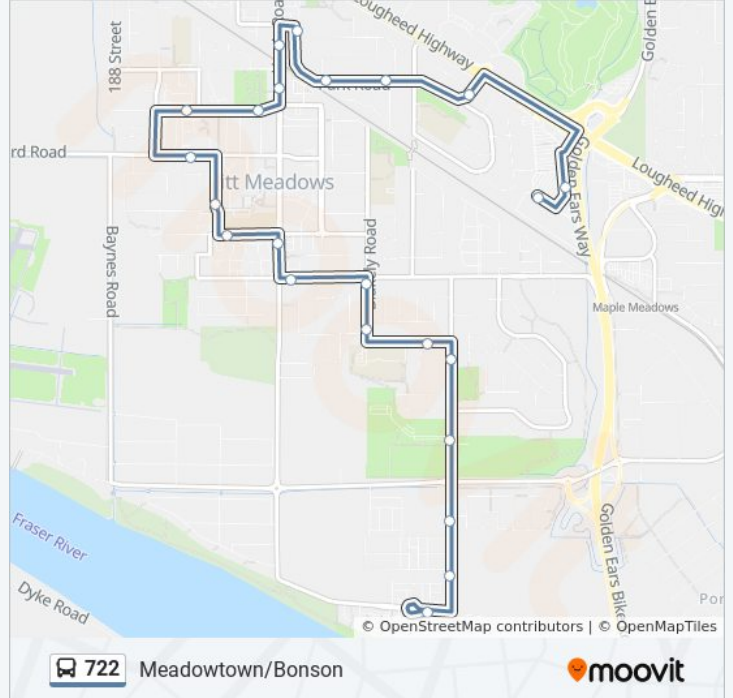

Westbound Park Rd @ 193 St

Northbound 192a St @ Davison Rd

Southbound Harris Rd @ Davison Rd

Pitt Meadows Station @ Bay 2

Westbound 122 Ave @ 191b St

Westbound 122 Ave @ 190 St

Eastbound Ford Rd @ 189b St

Southbound 190a St @ 119b Ave

Eastbound 119 Ave @ 190a St

Southbound Harris Rd @ 119 Ave

Eastbound Hammond Rd @ Harris Rd

Southbound Blakely Rd @ Hammond Rd

Southbound Blakely Rd @ 116b Ave

Eastbound 116b Ave @ 195a St

Southbound Bonson Rd @ 116a Ave

**722 bus Info**

**Direction:** Bonson

**Stops:** 23

**Trip Duration:** 20 min

**Line Summary:**

Southbound Bonson Rd @ Hoffmann Way

Eastbound Fraser Way @ Bay Mill Rd

 722 Meadowtown/Bonson

Northbound Blakely Rd @ 117 Ave

Westbound Hammond Rd @ Blakely Rd

Northbound Harris Rd @ Hammond Rd

Westbound 119 Ave @ 19100 Block

Northbound 190a St @ 119 Ave

Northbound 190a St @ 119b Ave

Westbound Ford Rd @ 190a St