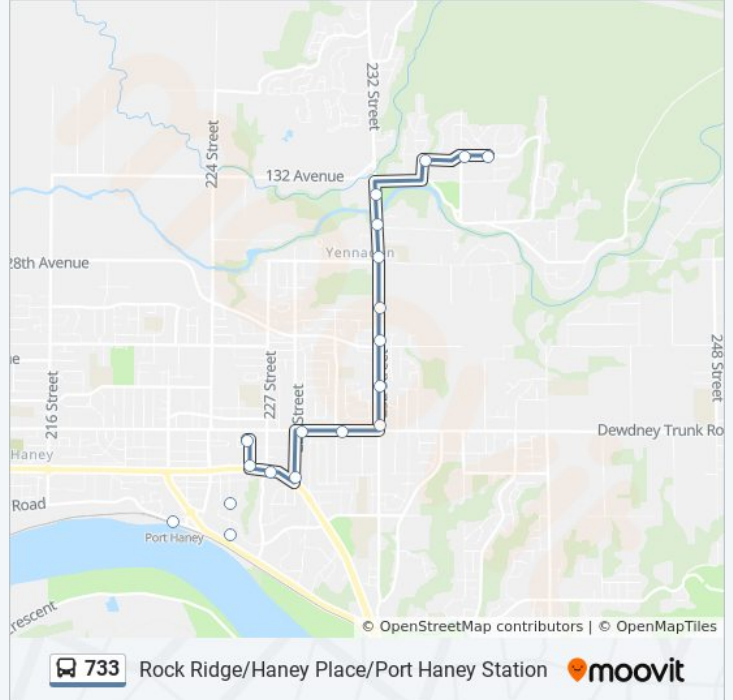

Westbound Dewdney Trunk Rd @ 223 St

Southbound 222 St @ Dewdney Trunk Rd

Southbound 222 St @ 119 Ave

Southbound 222 St @ Selkirk Ave

Port Haney Station @ Bay 3

Direction: Rock Ridge

19 stops

[VIEW LINE SCHEDULE](#)

Eastbound Dewdney Trunk Rd @ 228 St

Eastbound Dewdney Trunk Rd @ 230 St

Northbound 232 St @ Dewdney Trunk Rd

Northbound 232 St @ 122 Ave

Northbound 232 St @ 124 Ave

Northbound 232 St @ 126 Ave

Northbound 232 St @ 128 Ave

Northbound 232 St @ Dogwood Ave

Northbound 232 St @ Fern Cres

Eastbound Larch Ave @ Balsam St

Eastbound 133 Ave @ 236 St

733 bus Time Schedule

Rock Ridge Route Timetable:

Sunday	7:45 AM - 9:15 PM
Monday	5:03 AM - 8:52 PM
Tuesday	5:03 AM - 8:52 PM
Wednesday	5:03 AM - 8:52 PM
Thursday	5:03 AM - 8:52 PM
Friday	7:45 AM - 9:15 PM
Saturday	6:57 AM - 9:11 PM

733 bus Info

Direction: Rock Ridge

Stops: 19

Trip Duration: 14 min

Line Summary:

733 bus time schedules and route maps are available in an offline PDF at moovitapp.com. Use the [Moovit App](#) to see live bus times, train schedule or subway schedule, and step-by-step directions for all public transit in Southwest British Columbia.