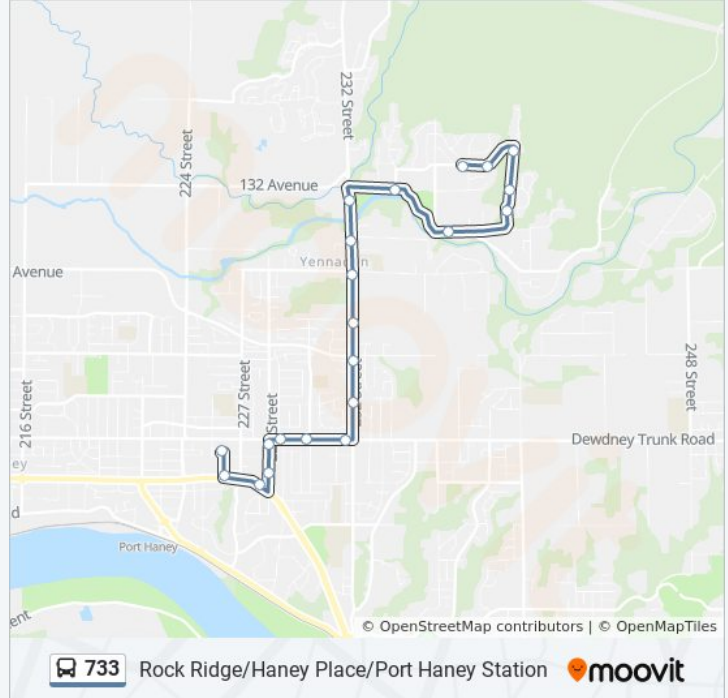

Rock Ridge/Haney Place/Port Haney Station

Get The App

The 733 bus line (Rock Ridge/Haney Place/Port Haney Station) has 3 routes. For regular weekdays, their operation hours are:

(1) Haney Place: 7:40 AM - 9:05 PM (2) Port Haney Station: 5:18 AM - 7:18 AM (3) Rock Ridge: 5:03 AM - 8:52 PM
Use the Moovit App to find the closest 733 bus station near you and find out when is the next 733 bus arriving.

Direction: Haney Place

20 stops

[VIEW LINE SCHEDULE](#)

- Eastbound 133 Ave @ Rock Ridge Dr
- Eastbound 133 Ave @ 23800 Block
- Southbound 239b St @ 133 Ave
- Southbound 239b St @ 132 Ave
- Westbound 130 Ave @ 239b St
- Westbound Fern Cres @ 23600 Block
- Westbound Fern Cres @ Balsam St
- Southbound 232 St @ Fern Cres
- Southbound 232 St @ Dogwood Ave
- Southbound 232 St @ 128 Ave
- Southbound 232 St @ 126 Ave
- Southbound 232 St @ Abernethy Way
- Southbound 232 St @ 122 Ave
- Westbound Dewdney Trunk Rd @ 232 St
- Westbound Dewdney Trunk Rd @ 230 St
- Southbound 228 St @ Dewdney Trunk Rd
- Southbound 228 St @ Selkirk Ave
- Westbound Lougheed Hwy @ 228 St
- Northbound 226 St @ Lougheed Hwy
- Haney Place @ Bay 4

733 bus Info

Direction: Haney Place

Stops: 20

Trip Duration: 15 min

Line Summary:

Direction: Port Haney Station

26 stops

[VIEW LINE SCHEDULE](#)

733 bus Info

Direction: Port Haney Station

Stops: 26

Trip Duration: 19 min

Line Summary:

Northbound 226 St @ Lougheed Hwy

Haney Place @ Bay 4

Westbound Dewdney Trunk Rd @ Fraser St