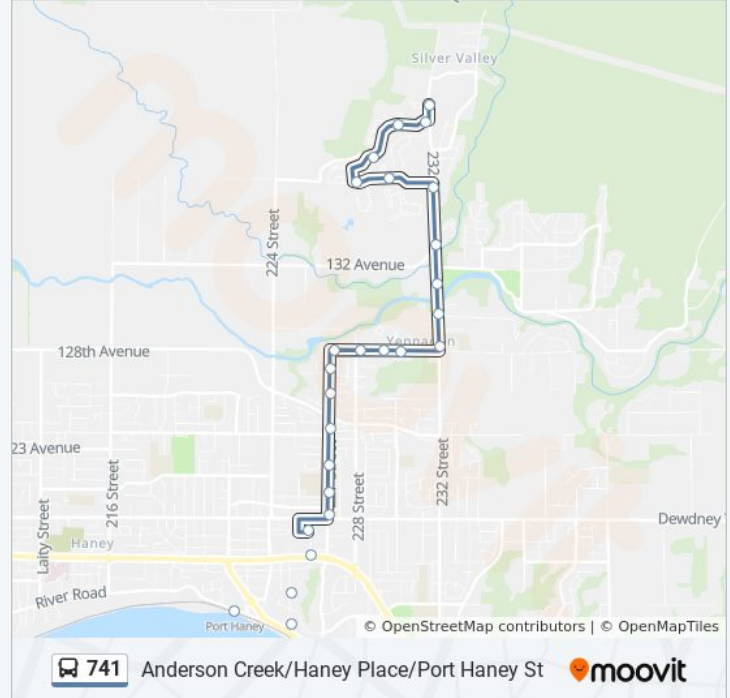

Direction: Anderson Creek

26 stops

[VIEW LINE SCHEDULE](#)

- Port Haney Station @ Bay 3
- Northbound 225 St @ Haney Bypass
- Northbound 225 St @ Brickwood Close
- Northbound 226 St @ Lougheed Hwy
- Haney Place @ Bay 4
- Northbound 227 St @ Dewdney Trunk Rd
- Northbound 227 St @ 121 Ave
- Northbound 227 St @ 122 Ave
- Northbound 227 St @ 124 Ave
- Northbound 227 St @ Balabanian Circle
- Northbound 227 St @ 127 Ave
- Eastbound 128 Ave @ 227 St
- Eastbound 128 Ave @ 228 St
- Eastbound 128 Ave @ 229 St
- Eastbound 128 Ave @ 230 St
- Northbound 232 St @ 128 Ave
- Northbound 232 St @ Dogwood Ave
- Northbound 232 St @ Fern Cres
- Northbound 232 St @ 132 Ave
- Northbound 232 St @ 136 Ave
- Westbound 136 Ave @ 229a St

741 bus Info

Direction: Anderson Creek

Stops: 26

Trip Duration: 15 min

Line Summary:

Westbound 136 Ave @ 228a St

Eastbound Foreman Dr @ Haley St

Eastbound Foreman Dr @ 229b St

Eastbound Foreman Dr @ 232 St

Northbound 232 St @ Anderson Creek Dr

Direction: Haney Place

16 stops

[VIEW LINE SCHEDULE](#)

Northbound 232 St @ Anderson Creek Dr

Southbound Silver Valley Rd @ 141 Ave

Southbound Silver Valley Rd @ 13800 Block

Stops: 16

Trip Duration: 13 min

Line Summary:

Direction: Port Haney Station

22 stops

[VIEW LINE SCHEDULE](#)

- Northbound 232 St @ Anderson Creek Dr
- Southbound Silver Valley Rd @ 141 Ave
- Southbound Silver Valley Rd @ 13800 Block
- Westbound Silver Valley Rd @ 232a St
- Southbound 232 St @ 136 Ave
- Southbound 232 St @ 132 Ave
- Southbound 232 St @ Fern Cres
- Southbound 232 St @ Dogwood Ave
- Westbound 128 Ave @ 232 St
- Westbound 128 Ave @ 229 St
- Westbound 128 Ave @ 228 St
- Southbound 227 St @ 127 Ave
- Southbound 227 St @ Kendrick Loop
- Southbound 227 St @ Lee Ave
- Southbound 227 St @ 121 Ave
- Haney Place @ Bay 4
- Westbound Dewdney Trunk Rd @ Fraser St
- Westbound Dewdney Trunk Rd @ 223 St