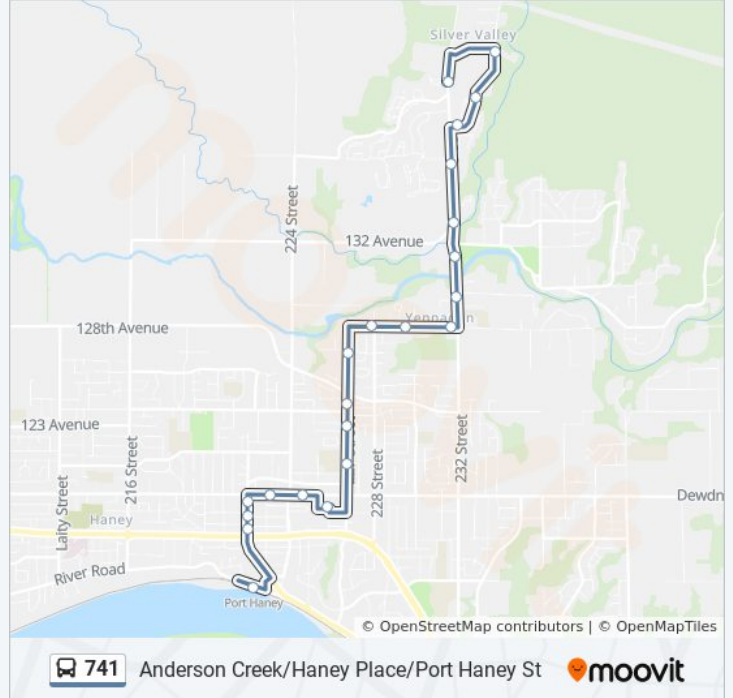

Southbound 222 St @ Dewdney Trunk Rd

Southbound 222 St @ 119 Ave

Southbound 222 St @ Selkirk Ave

Port Haney Station @ Bay 3

741 bus time schedules and route maps are available in an offline PDF at moovitapp.com. Use the [Moovit App](#) to see live bus times, train schedule or subway schedule, and step-by-step directions for all public transit in Southwest British Columbia.

[About Moovit](#) • [MaaS Solutions](#) • [Supported Countries](#) • [Mooviter Community](#)

© 2024 Moovit - All Rights Reserved

Check Live Arrival Times