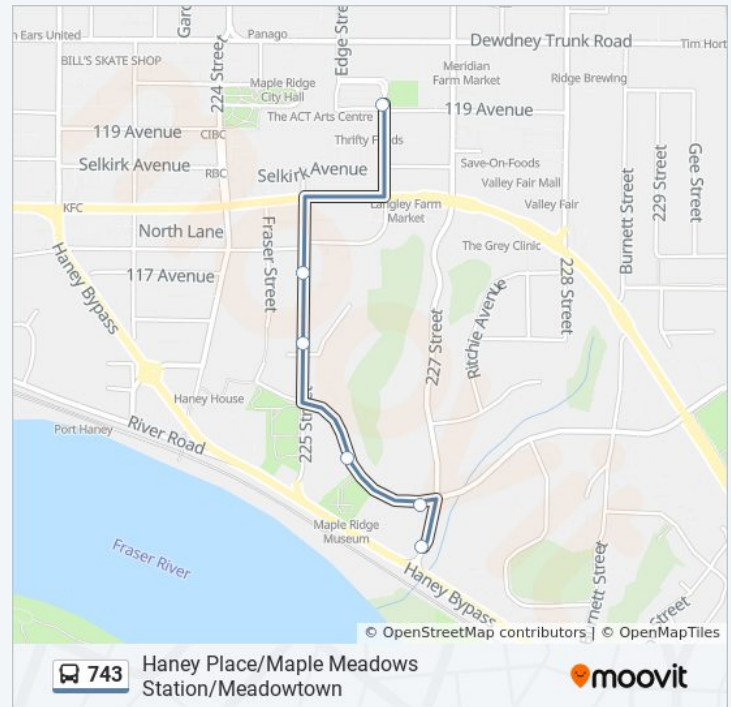

Northbound 203 St @ Thorne Ave

Northbound 203 St @ 118 Ave

Northbound 203 St @ Lougheed Hwy

Northbound 203 St @ Dewdney Trunk Rd

Northbound 203 St @ Dewdney Trunk Rd

Northbound 203 St @ Telep Ave

Eastbound 123 Ave @ 203 St

**743 bus Info**

**Direction:** Haney Place

**Stops:** 36

**Trip Duration:** 28 min

**Line Summary:**

Southbound Laity St @ River Rd

Eastbound River Rd @ Pine St

Eastbound River Rd @ Darby St

Eastbound 116 Ave @ 227 St

Southbound 227 St @ Haney Bypass

Friday

8:15 AM - 6:45 PM

Saturday

Not Operational

### 743 bus Info

**Direction:** South Haney

**Stops:** 6

**Trip Duration:** 5 min

**Line Summary:**

743 bus time schedules and route maps are available in an offline PDF at [moovitapp.com](https://moovitapp.com). Use the [Moovit App](#) to see live bus times, train schedule or subway schedule, and step-by-step directions for all public transit in Southwest British Columbia.