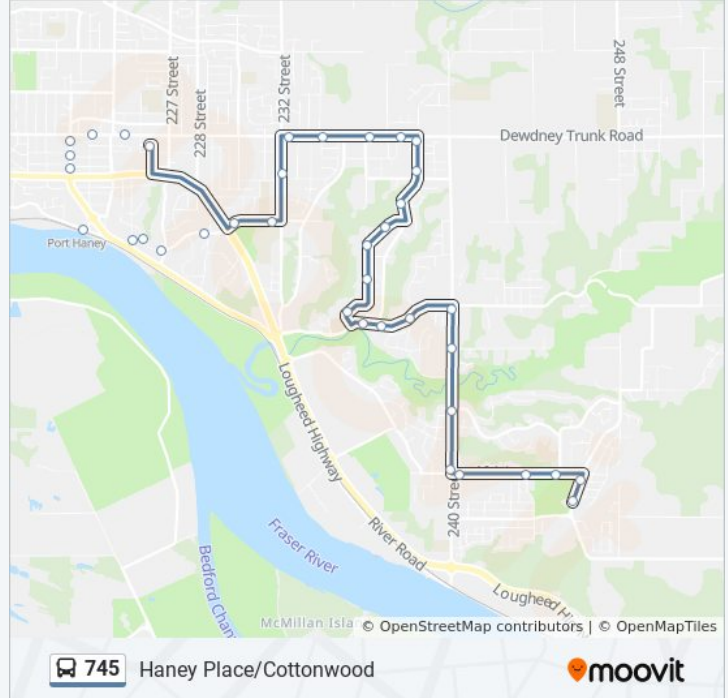

**Direction: Cottonwood**

37 stops

[VIEW LINE SCHEDULE](#)

- Haney Place @ Bay 5
- Westbound Dewdney Trunk Rd @ Fraser St
- Westbound Dewdney Trunk Rd @ 223 St
- Southbound 222 St @ Dewdney Trunk Rd
- Southbound 222 St @ 119 Ave
- Southbound 222 St @ Selkirk Ave
- Port Haney Station @ Bay 2
- Northbound 225 St @ Haney Bypass
- Eastbound 116 Ave @ 22500 Block
- Eastbound 116 Ave @ 227 St
- Eastbound 116 Ave @ Burnett St
- Eastbound 116 Ave @ Lougheed Hwy
- Eastbound 116 Ave @ 231b St
- Northbound 232 St @ 118 Ave
- Eastbound Dewdney Trunk Rd @ 232 St
- Eastbound Dewdney Trunk Rd @ 234 St
- Eastbound Dewdney Trunk Rd @ 236 St
- Eastbound Dewdney Trunk Rd @ 237a St
- Southbound 238b St @ Dewdney Trunk Rd
- Southbound 238b St @ 118 Ave
- Southbound Creekside St @ 11600 Block
- Westbound 116 Ave @ 23700 Block

**745 bus Info**

**Direction:** Cottonwood

**Stops:** 37

**Trip Duration:** 21 min

**Line Summary:**

Southbound 236 St @ 116 Ave  
 Southbound 236 St @ 113a Ave  
 Southbound Gilker Hill Rd @ 11100 Block  
 Eastbound Kanaka Way @ 236 St  
 Eastbound Kanaka Way @ Creekside St  
 Eastbound Kanaka Way @ 238 St  
 Southbound 240 St @ Kanaka Way  
 Southbound 240 St @ 110 Ave  
 Southbound 240 St @ McClure Dr  
 Southbound 240 St @ 104 Ave  
 Eastbound 104 Ave @ 240 St  
 Eastbound 104 Ave @ 244 St  
 Eastbound 104 Ave @ 245 St  
 Southbound Jackson Rd @ 104 Ave  
 Southbound Jackson Rd @ 103 Ave

**Direction: Haney Place**

26 stops

[VIEW LINE SCHEDULE](#)

Northbound Jackson Rd @ 103 Ave  
 Westbound 104 Ave @ 245 St  
 Westbound 104 Ave @ 244 St  
 Westbound 104 Ave @ 240 St  
 Northbound 240 St @ 10600 Block  
 Northbound 240 St @ McClure Dr  
 Northbound 240 St @ 109 Ave  
 Westbound 112 Ave @ 240 St  
 Westbound Kanaka Way @ 238 St  
 Westbound Kanaka Way @ Creekside St  
 Northbound 236 St @ 112b Ave  
 Northbound 236 St @ 114a Ave  
 Eastbound 116 Ave @ 236b St  
 Northbound Creekside St @ 116 Ave