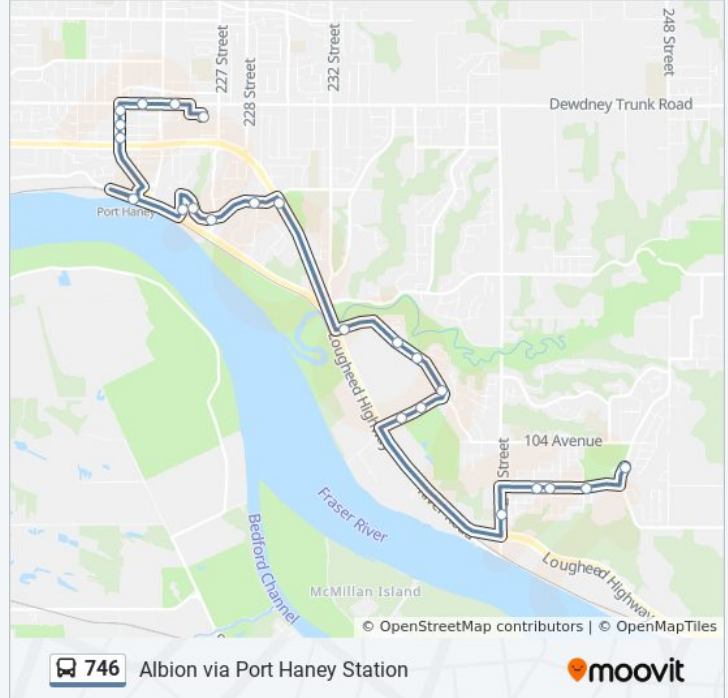

Westbound 105 Ave @ 23400 Block

### 746 bus Info

**Direction:** Albion via Port Haney Station

**Stops:** 23

**Trip Duration:** 26 min

**Line Summary:**

Northbound 240 St @ Hill Ave  
 Eastbound 102 Ave @ 241a St  
 Eastbound 102 Ave @ 242b St  
 Eastbound 102 Ave @ 244 St  
 Northbound Jackson Rd @ 103 Ave

**Direction: Haney Place**

27 stops

[VIEW LINE SCHEDULE](#)

Southbound Jackson Rd @ 103 Ave  
 Westbound 102 Ave @ 244 St  
 Westbound 102 Ave @ 243 St  
 Westbound 102 Ave @ 241a St  
 Southbound 240 St @ Hill Ave  
 Eastbound 105 Ave @ 23400 Block  
 Eastbound 105 Ave @ 23500 Block  
 Northbound Tamarack Lane @ 105 Ave  
 Northbound Tamarack Lane @ Tamarack Cres  
 Northbound Tamarack Lane @ 108 Ave  
 Northbound Tamarack Lane @ 108b Ave  
 Westbound Tamarack Lane @ Lougheed Hwy  
 Northbound 236 St @ 112b Ave  
 Northbound 236 St @ 114a Ave  
 Eastbound 116 Ave @ 236b St  
 Northbound Creekside St @ 116 Ave  
 Northbound 238b St @ 118 Ave  
 Westbound Dewdney Trunk Rd @ 238b St

**746 bus Info**

**Direction:** Haney Place

**Stops:** 27

**Trip Duration:** 22 min

**Line Summary:**

Westbound Dewdney Trunk Rd @ 237 St

Westbound Dewdney Trunk Rd @ 236 St

Westbound Dewdney Trunk Rd @ 234 St