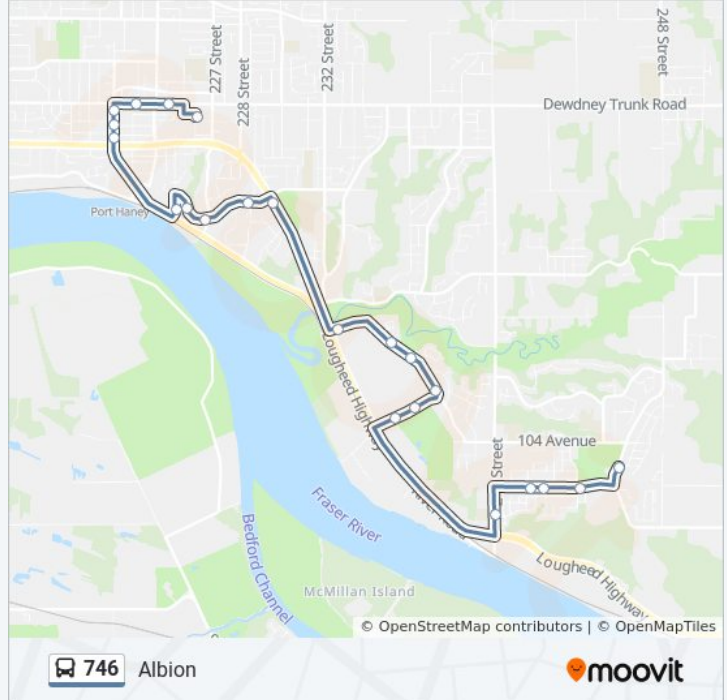

**746 bus Info**

**Direction:** Albion

**Stops:** 22

**Trip Duration:** 22 min

**Line Summary:**

Northbound Jackson Rd @ 103 Ave

### Direction: Albion via Port Haney Station

23 stops

[VIEW LINE SCHEDULE](#)

Haney Place @ Bay 10

Westbound Dewdney Trunk Rd @ Fraser St

Westbound Dewdney Trunk Rd @ 223 St

Southbound 222 St @ Dewdney Trunk Rd

Westbound 105 Ave @ 23400 Block

### 746 bus Info

**Direction:** Haney Place via Port Haney Station

**Stops:** 26

**Trip Duration:** 24 min

**Line Summary:**

Westbound 116 Ave @ 227 St

Westbound 116 Ave @ 22500 Block

Southbound 225 St @ Haney Bypass