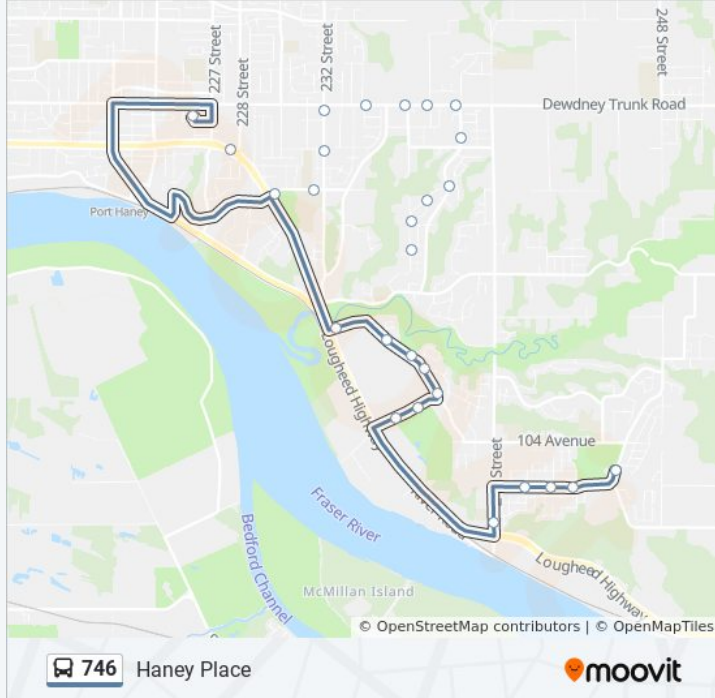

Westbound 105 Ave @ 23400 Block

**746 bus Info**

**Direction:** Haney Place

**Stops:** 27

**Trip Duration:** 22 min

**Line Summary:**

Westbound Dewdney Trunk Rd @ 237 St

Westbound Dewdney Trunk Rd @ 236 St

Westbound Dewdney Trunk Rd @ 234 St

Southbound 232 St @ Dewdney Trunk Rd

Southbound 232 St @ 118 Ave

Westbound 116 Ave @ 231b St

Westbound 116 Ave @ Lougheed Hwy

Westbound Lougheed Hwy @ 228 St

Haney Place @ Bay 4

### Direction: Haney Place via Port Haney Station

26 stops

[VIEW LINE SCHEDULE](#)

Southbound Jackson Rd @ 103 Ave

Westbound 102 Ave @ 244 St

Westbound 102 Ave @ 243 St

Westbound 102 Ave @ 241a St

Southbound 240 St @ Hill Ave