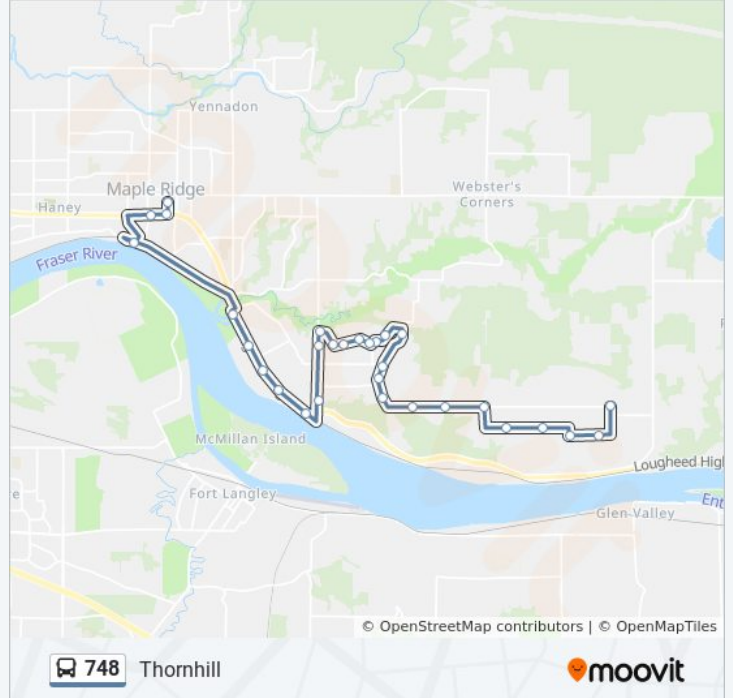

748 bus Info

Direction: Thornhill

Stops: 31

Trip Duration: 28 min

Line Summary:

Eastbound McClure Dr @ 240 St

Eastbound McClure Dr @ 24100 Block

Eastbound McClure Dr @ 243 St

Eastbound McClure Dr @ 244 St

Eastbound McClure Dr @ 245 St

Eastbound McClure Dr @ 245b St

Eastbound McClure Dr @ 24700 Block

Southbound 248 St @ 106b Ave

Southbound Jackson Rd @ 105a Ave

Southbound Jackson Rd @ 104 Ave

Southbound Jackson Rd @ 103 Ave

Southbound on Jackson Rd @ 101 Ave (Flag)

Eastbound 100 Ave @ 24900 Block (Flag)

Eastbound 100 Ave @ 25300 Block (Flag)

Eastbound 100 Ave @ 25500 Block (Flag)

Eastbound 98 Ave @ 25800 Block (Flag)

Eastbound 98 Ave @ 26100 Block (Flag)

Eastbound 98 Ave @ 264 St

Eastbound on 98 Ave @ 266 St (Flag)

Westbound 100 Ave @ 268 St (Flag)

748 bus time schedules and route maps are available in an offline PDF at moovitapp.com. Use the [Moovit App](#) to see live bus times, train schedule or subway schedule, and step-by-step directions for all public transit in Southwest British Columbia.