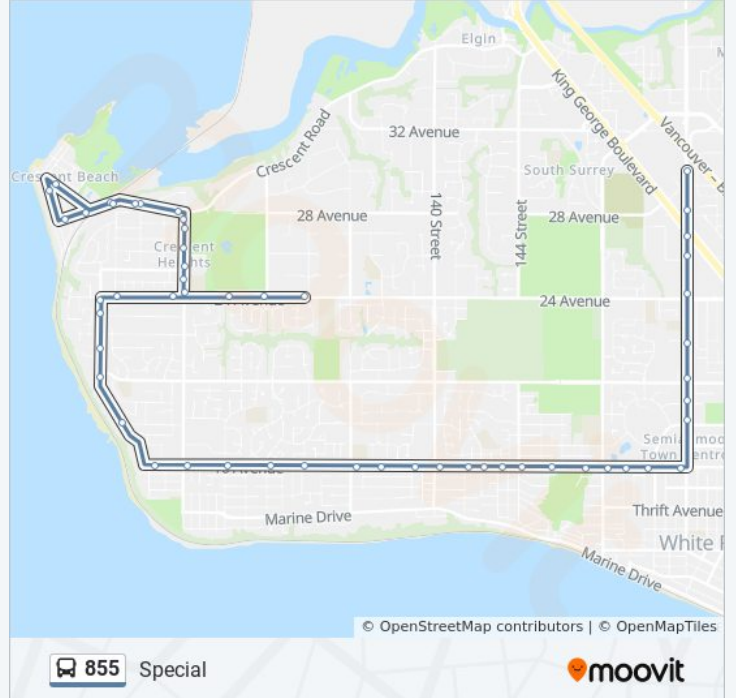

Stops: 53

Trip Duration: 39 min

Line Summary:

Southbound 124 St @ 21a Ave

Southbound 124 St @ Indian Fort Dr

Southbound Ocean Park Rd @ 18 Ave

Eastbound 16 Ave @ 126a St

Eastbound 16 Ave @ 128 St

Eastbound North Bluff Rd @ Oxford St

Eastbound North Bluff Rd @ Overall St

Eastbound North Bluff Rd @ Blackwood St

White Rock Centre @ Bay 2

Northbound 152 St @ 18 Ave

Northbound 152 St @ 19 Ave

Northbound 152 St @ 20 Ave

Northbound 152 St @ 22 Ave

Northbound 152 St @ 24 Ave

Northbound 152 St @ 26 Ave

Northbound 152 St @ King George Blvd

Northbound 152 St @ 28 Ave

Northbound 152 St @ 3000 Block

Direction: Special
51 stops

[VIEW LINE SCHEDULE](#)

- Southbound 152 St @ 29a Ave
- Southbound 152 St @ 28 Ave
- Southbound 152 St @ 26 Ave
- Southbound 152 St @ 24 Ave
- Southbound 152 St @ 22 Ave
- Southbound 152 St @ 20 Ave
- Southbound 152 St @ 19 Ave
- Southbound 152 St @ 18 Ave
- White Rock Centre @ Bay 10
- White Rock Centre @ Bay 1
- Westbound 16 Ave @ Martin Dr
- Westbound 16 Ave @ Everall St
- Westbound 16 Ave @ 148 St
- Westbound 16 Ave @ 146 St
- Westbound 16 Ave @ 145 St
- Westbound 16 Ave @ 144 St
- Westbound 16 Ave @ Kerfoot Rd
- Westbound 16 Ave @ 142 St
- Westbound 16 Ave @ Bishop Rd
- Westbound 16 Ave @ 140 St
- Westbound 16 Ave @ Lancaster St
- Westbound 16 Ave @ 13700 Block
- Westbound 16 Ave @ 136 St
- Westbound 16 Ave @ 13300 Block
- Westbound 16 Ave @ Amble Greene Blvd
- Westbound 16 Ave @ 130 St
- Northbound Ocean Park Rd @ 16 Ave
- Northbound Ocean Park Rd @ 18 Ave
- Northbound 124 St @ 20 Ave
- Northbound 124 St @ 22 Ave