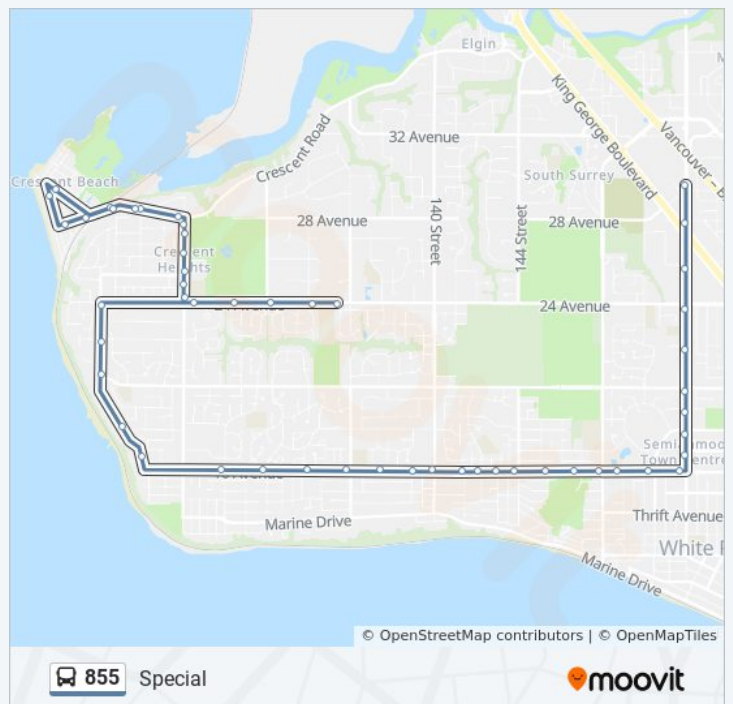

Stops: 53

Trip Duration: 39 min

Line Summary:

Southbound 124 St @ 21a Ave

Southbound 124 St @ Indian Fort Dr

Southbound Ocean Park Rd @ 18 Ave

Eastbound 16 Ave @ 126a St

Eastbound 16 Ave @ 128 St

Northbound 152 St @ 22 Ave

Northbound 152 St @ 24 Ave

Northbound 152 St @ 26 Ave

Northbound 152 St @ King George Blvd

Northbound 152 St @ 28 Ave

Northbound 152 St @ 3000 Block

Direction: Special
51 stops

[VIEW LINE SCHEDULE](#)

855 bus Time Schedule

Special Route Timetable:

Sunday	Not Operational
Monday	7:43 AM
Tuesday	7:43 AM
Wednesday	7:43 AM
Thursday	7:43 AM
Friday	7:43 AM
Saturday	Not Operational

855 bus Info

Direction: Special

Stops: 51

Trip Duration: 37 min

Line Summary:

Northbound 124 St @ 24 Ave

Northbound 128 St @ 24 Ave

Northbound 128 St @ 25 Ave

Northbound 128 St @ 26b Ave

Westbound Crescent Rd @ 128 St