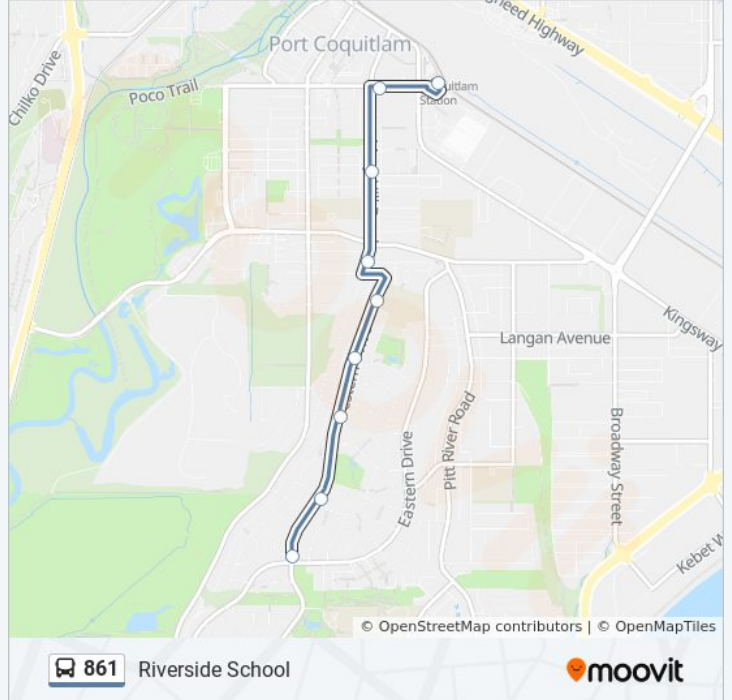

Direction: Special

16 stops

[VIEW LINE SCHEDULE](#)

Northbound Reeve St @ Hawthorne Ave

Northbound Reeve St @ Atkins Ave

Eastbound Wilson Ave @ Bury Ave

Eastbound Wilson Ave @ Shaughnessy St

Southbound Mary Hill Rd @ Wilson Ave

Southbound Mary Hill Rd @ Welcher Ave

Southbound Mary Hill Rd @ Central Ave

Eastbound Pitt River Rd @ Mary Hill Rd

Eastbound Pitt River Rd @ Tyner St

Southbound Pitt River Rd @ Warwick Cres

Southbound Pitt River Rd @ Cameron Ave

Southbound Pitt River Rd @ Pooley Ave

Southbound Eastern Dr @ Belle Place

Southbound Eastern Dr @ Carmen Place

Westbound Eastern Dr @ Claudia Place

Northbound Western Dr @ Eastern Dr

861 bus Time Schedule

Special Route Timetable:

Sunday	Not Operational
Monday	15:15
Tuesday	15:15
Wednesday	15:15
Thursday	15:15
Friday	15:15
Saturday	Not Operational

861 bus Info

Direction: Special

Stops: 16

Trip Duration: 14 min

Line Summary: