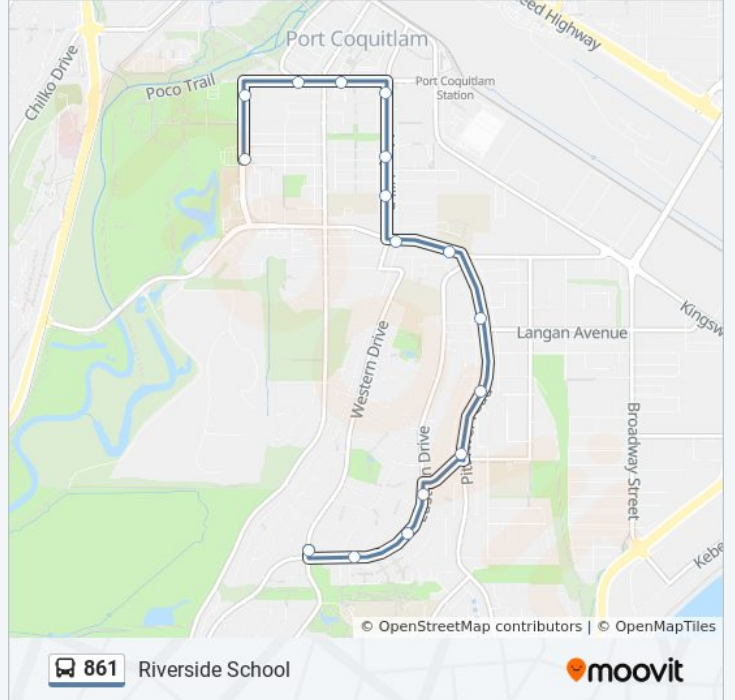

Northbound Reeve St @ Hawthorne Ave

Northbound Reeve St @ Atkins Ave

Eastbound Wilson Ave @ Bury Ave

Eastbound Wilson Ave @ Shaughnessy St

Southbound Mary Hill Rd @ Wilson Ave

Southbound Mary Hill Rd @ Welcher Ave

Southbound Mary Hill Rd @ Central Ave

Eastbound Pitt River Rd @ Mary Hill Rd

Eastbound Pitt River Rd @ Tyner St

Southbound Pitt River Rd @ Warwick Cres

Southbound Pitt River Rd @ Cameron Ave

Southbound Pitt River Rd @ Pooley Ave

Southbound Eastern Dr @ Belle Place

Southbound Eastern Dr @ Carmen Place

Westbound Eastern Dr @ Claudia Place

Northbound Western Dr @ Eastern Dr

861 bus Time Schedule

Special Route Timetable:

Sunday	Not Operational
Monday	15:15
Tuesday	15:15
Wednesday	15:15
Thursday	15:15
Friday	15:15
Saturday	Not Operational

861 bus Info

Direction: Special

Stops: 16

Trip Duration: 14 min

Line Summary:

861 bus time schedules and route maps are available in an offline PDF at moovitapp.com. Use the [Moovit App](#) to see live bus times, train schedule or subway schedule, and step-by-step directions for all public transit in Southwest British Columbia.