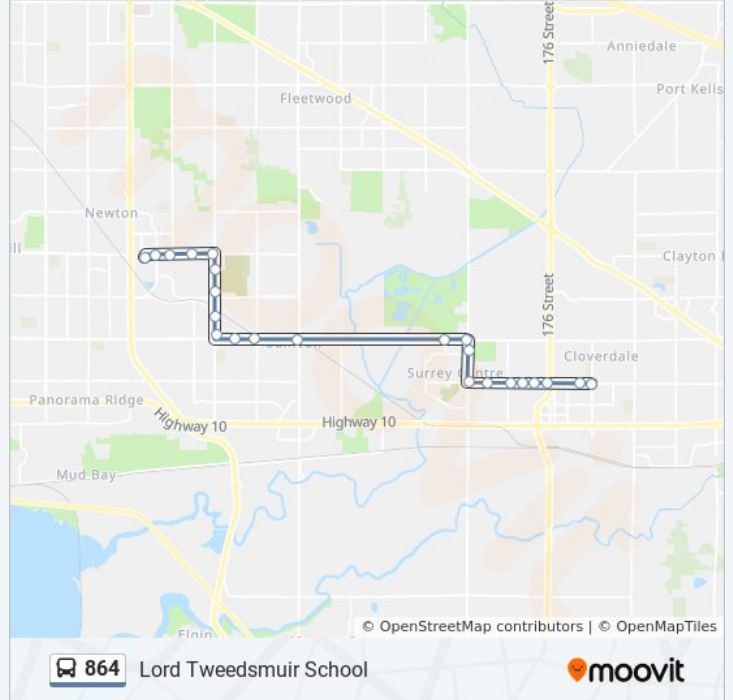

**Direction: Special**

23 stops

[VIEW LINE SCHEDULE](#)

- Westbound 60 Ave @ 180 St
- Westbound 60 Ave @ 179 St
- Westbound 60 Ave @ 176 St
- Westbound 60 Ave @ 174 St
- Westbound 60 Ave @ 173b St
- Westbound 60 Ave @ 172 St
- Westbound 60 Ave @ 170 St
- Northbound 168 St @ 60 Ave
- Northbound 168 St @ 63 Ave
- Westbound 64 Ave @ 168 St
- Westbound 64 Ave @ 166 St
- Westbound 64 Ave @ 152 St
- Westbound 64 Ave @ 148 St
- Westbound 64 Ave @ 146 St
- Northbound 144 St @ 64 Ave
- Northbound 144 St @ 66 Ave
- Northbound 144 St @ 68a Ave
- Northbound 144 St @ 70a Ave
- Westbound 72 Ave @ 144 St
- Westbound 72 Ave @ 142 St
- Westbound 72 Ave @ 140 St
- Westbound 72 Ave @ 138 St

**864 bus Time Schedule**

Special Route Timetable:

Sunday	Not Operational
Monday	2:40 PM
Tuesday	2:40 PM
Wednesday	2:40 PM
Thursday	2:40 PM
Friday	2:40 PM
Saturday	Not Operational

**864 bus Info**

**Direction:** Special

**Stops:** 23

**Trip Duration:** 35 min

**Line Summary:**

864 bus time schedules and route maps are available in an offline PDF at [moovitapp.com](https://moovitapp.com). Use the [Moovit App](#) to see live bus times, train schedule or subway schedule, and step-by-step directions for all public transit in Southwest British Columbia.

## Check Live Arrival Times