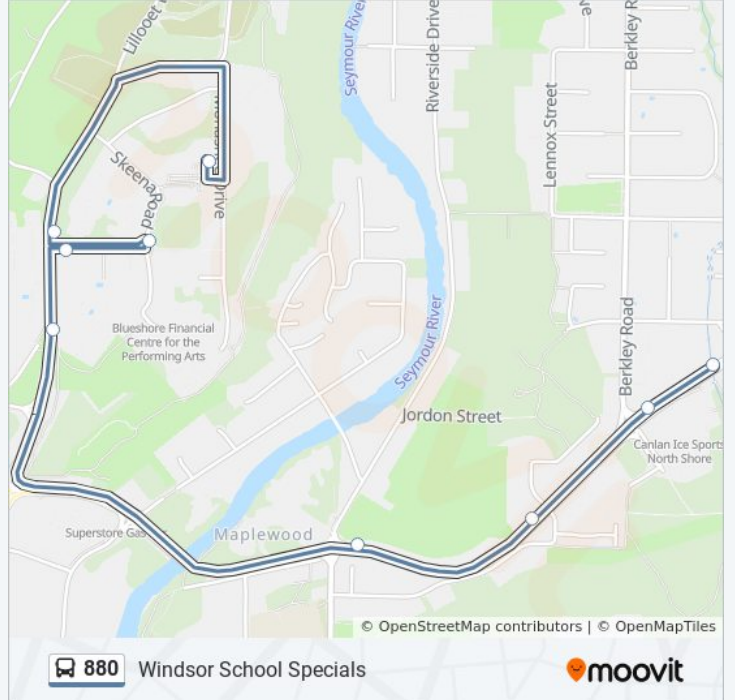

Windsor School Specials

[View In Website Mode](#)

The 880 bus line Windsor School Specials has one route. For regular weekdays, their operation hours are:

(1) Special: 3:15 PM

Use the Moovit App to find the closest 880 bus station near you and find out when is the next 880 bus arriving.

Direction: Special

9 stops

[VIEW LINE SCHEDULE](#)

Westbound Mt Seymour Parkway @ Lytton St

Westbound Mt Seymour Parkway @ Berkley Rd

Westbound Mt Seymour Parkway @ Browning Place

Westbound Mt Seymour Parkway @ Riverside Dr

Northbound Lillooet Rd @ 1000 Block

Eastbound Purcell Way @ Lillooet Rd

Westbound Purcell Way @ Capilano University

Northbound Lillooet Rd @ Purcell Way

Capilano University @ Bay 2

880 bus Time Schedule

Special Route Timetable:

Sunday	Not Operational
Monday	3:15 PM
Tuesday	3:15 PM
Wednesday	3:15 PM
Thursday	3:15 PM
Friday	3:15 PM
Saturday	Not Operational

880 bus Info

Direction: Special

Stops: 9

Trip Duration: 10 min

Line Summary: