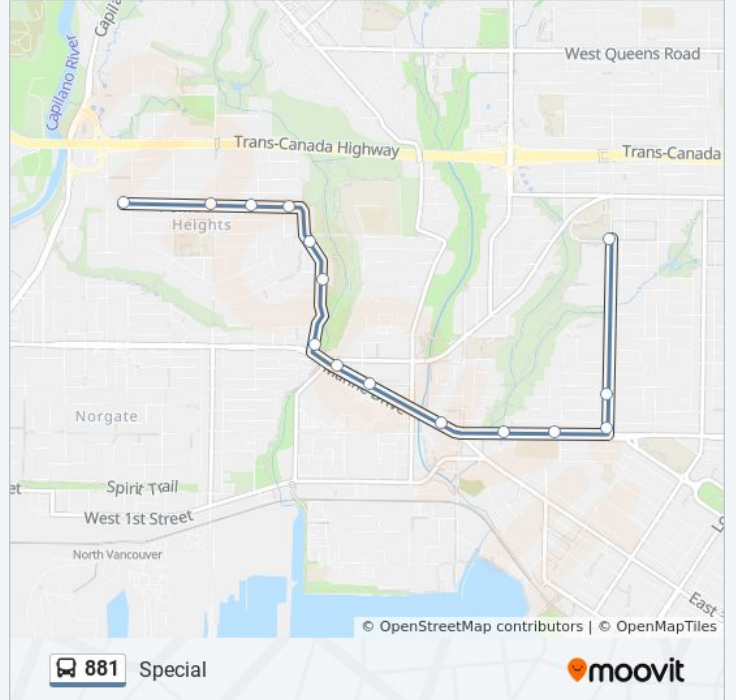

Direction: Special

18 stops

[VIEW LINE SCHEDULE](#)

Eastbound W 22 St @ Philip Ave
Eastbound W 22 St @ Bridgman Ave
Eastbound W 22 St @ Pemberton Ave
Eastbound W 22 St @ Lloyd Ave
Southbound Mackay Ave @ W 21 St
Southbound Mackay Ave @ W 19 St
Southbound Lloyd Ave @ W 17 St
Eastbound Larson Rd @ Fir St
Southbound Jones Ave @ W 21 St
Eastbound W 15 St @ Jones Ave
Eastbound W 15 St @ Mahon Ave
Eastbound W 15 St @ Chesterfield Ave
Eastbound E 15 St @ Lonsdale Ave
Eastbound E 15 St @ St. Georges Ave
Eastbound E 15 St @ St. Andrews Ave
Eastbound E 15 St @ Ridgeway Ave
Eastbound E 15 St @ Moody Ave
Eastbound E 15 St @ Grand Blvd East

Stops: 18

Trip Duration: 19 min

Line Summary:

Direction: Special

15 stops

[VIEW LINE SCHEDULE](#)

- Southbound Jones Ave @ W 21 St
- Southbound Jones Ave @ W 15 St
- Southbound Jones Ave @ W Keith Rd
- Westbound W Keith Rd @ Forbes Ave
- Westbound W Keith Rd @ Delbruck Ave
- Westbound Marine Dr @ Bewicke Ave
- Westbound Marine Dr @ Hanes Ave
- Westbound Marine Dr @ Hamilton Ave
- Northbound Mackay Ave @ Marine Dr
- Northbound Mackay Ave @ W 19 St
- Northbound Mackay Ave @ 2000 Block
- Westbound W 22 St @ Cortell St
- Westbound W 22 St @ Lloyd Ave
- Westbound W 22 St @ Pemberton Ave
- Westbound W 22 St @ Philip Ave

881 bus Time Schedule

Special Route Timetable:

Sunday	Not Operational
Monday	3:20 PM
Tuesday	3:20 PM
Wednesday	3:20 PM
Thursday	3:20 PM
Friday	3:20 PM
Saturday	Not Operational

881 bus Info

Direction: Special

Stops: 15

Trip Duration: 14 min

Line Summary:

881 bus time schedules and route maps are available in an offline PDF at moovitapp.com. Use the [Moovit App](#) to see live bus times, train schedule or subway schedule, and step-by-step directions for all public transit in Southwest British Columbia.