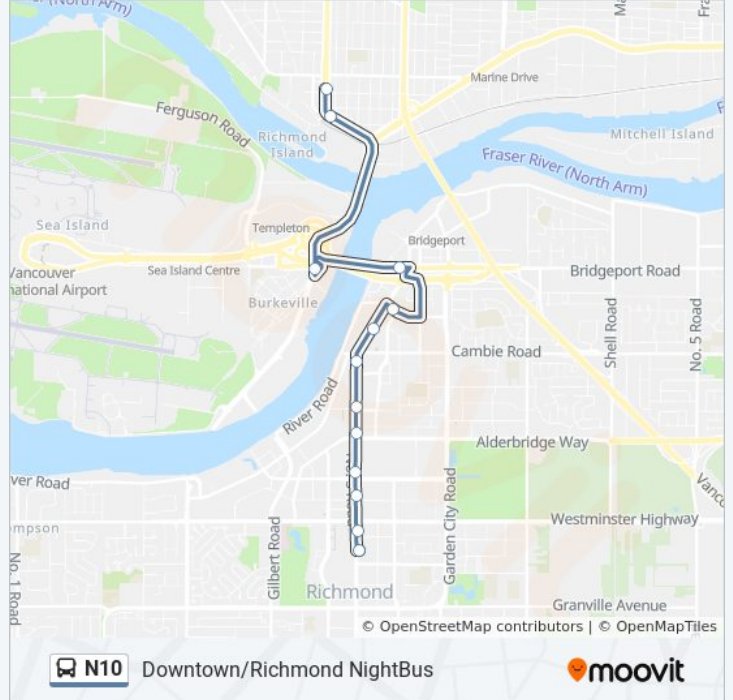

Direction: Granville to 71

13 stops

[VIEW LINE SCHEDULE](#)

Richmond-Brighthouse Station @ Bay 1
 Northbound No. 3 Rd @ Saba Rd
 Northbound No. 3 Rd @ Ackroyd Rd
 Lansdowne Station @ Bay 1
 Northbound No. 3 Rd @ Alderbridge Way
 Northbound No. 3 Rd @ Leslie Rd
 Aberdeen Station @ Bay 1
 Northbound No. 3 Rd @ Yaohan Access Rd
 Eastbound Capstan Way @ No. 3 Rd
 Westbound Bridgeport Rd @ West Rd
 Northbound Russ Baker Way @ Miller Rd
 Westbound SW Marine Dr @ Granville St

N10 bus Info

Direction: Granville to 71

Stops: 13

Trip Duration: 15 min

Line Summary:

N10 bus time schedules and route maps are available in an offline PDF at moovitapp.com. Use the [Moovit App](#) to see live bus times, train schedule or subway schedule, and step-by-step directions for all public transit in Southwest British Columbia.