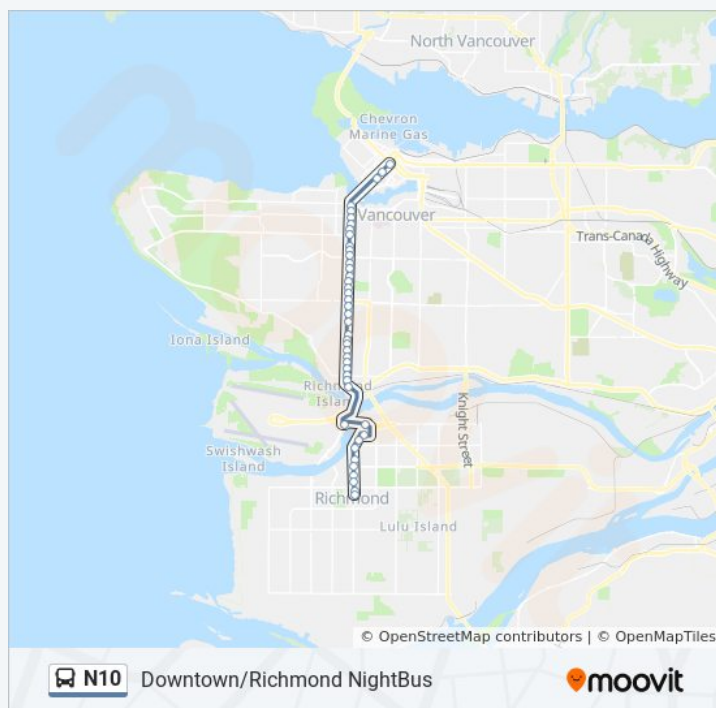

Lansdowne Station @ Bay 3

Lansdowne Station @ Bay 4

Southbound No. 3 Rd @ Westminster Hwy

Richmond-Brighthouse Station @ Bay 2

Direction: Downtown Nightbus

43 stops

[VIEW LINE SCHEDULE](#)

Richmond-Brighthouse Station @ Bay 1

Northbound No. 3 Rd @ Saba Rd

Northbound No. 3 Rd @ Ackroyd Rd

Lansdowne Station @ Bay 1

Northbound No. 3 Rd @ Alderbridge Way

Northbound No. 3 Rd @ Leslie Rd

Aberdeen Station @ Bay 1

Northbound No. 3 Rd @ Yaohan Access Rd

Eastbound Capstan Way @ No. 3 Rd

Westbound Bridgeport Rd @ West Rd

Northbound Russ Baker Way @ Miller Rd

Westbound SW Marine Dr @ Granville St

Northbound Granville St @ W 71 Ave

Northbound Granville St @ W 70 Ave

Northbound Granville St @ W 67 Ave

Northbound Granville St @ W 64 Ave

Northbound Granville St @ W 62 Ave

Northbound Granville St @ Park Dr

Northbound Granville St @ W 57 Ave

Northbound Granville St @ W 55 Ave

Northbound Granville St @ W 53 Ave

Northbound Granville St @ W 49 Ave

Northbound Granville St @ W 46 Ave

Northbound Granville St @ W 43 Ave

Northbound Granville St @ W 41 Ave

N10 bus Time Schedule

Downtown Nightbus Route Timetable:

Sunday	3:20 AM - 5:07 AM
Monday	3:25 AM - 3:58 AM
Tuesday	3:24 AM - 3:57 AM
Wednesday	3:24 AM - 3:57 AM
Thursday	3:24 AM - 3:57 AM
Friday	3:24 AM - 3:57 AM
Saturday	3:25 AM - 3:58 AM

N10 bus Info

Direction: Downtown Nightbus

Stops: 43

Trip Duration: 32 min

Line Summary: