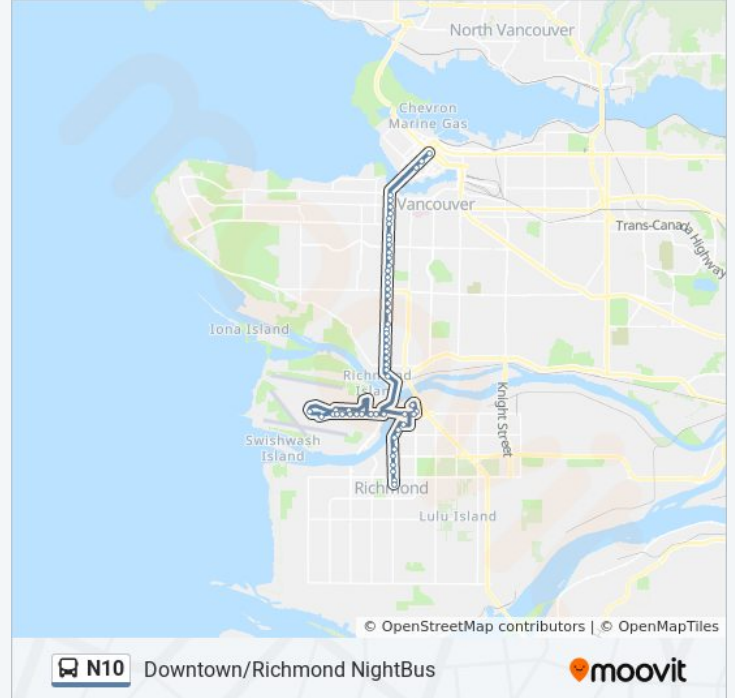

Northbound Granville St @ W 67 Ave

Northbound Granville St @ W 64 Ave

Northbound Granville St @ W 62 Ave

Northbound Granville St @ Park Dr

Northbound Granville St @ W 57 Ave

Northbound Granville St @ W 55 Ave

Northbound Granville St @ W 53 Ave

Northbound Granville St @ W 49 Ave

Northbound Granville St @ W 46 Ave

Northbound Granville St @ W 43 Ave

Northbound Granville St @ W 41 Ave

Northbound Granville St @ W 38 Ave

Direction: Granville to 71

13 stops

[VIEW LINE SCHEDULE](#)

Richmond-Brighthouse Station @ Bay 1
 Northbound No. 3 Rd @ Saba Rd
 Northbound No. 3 Rd @ Ackroyd Rd
 Lansdowne Station @ Bay 1
 Northbound No. 3 Rd @ Alderbridge Way
 Northbound No. 3 Rd @ Leslie Rd
 Aberdeen Station @ Bay 1
 Northbound No. 3 Rd @ Yaohan Access Rd
 Eastbound Capstan Way @ No. 3 Rd
 Westbound Bridgeport Rd @ West Rd
 Northbound Russ Baker Way @ Miller Rd
 Westbound SW Marine Dr @ Granville St