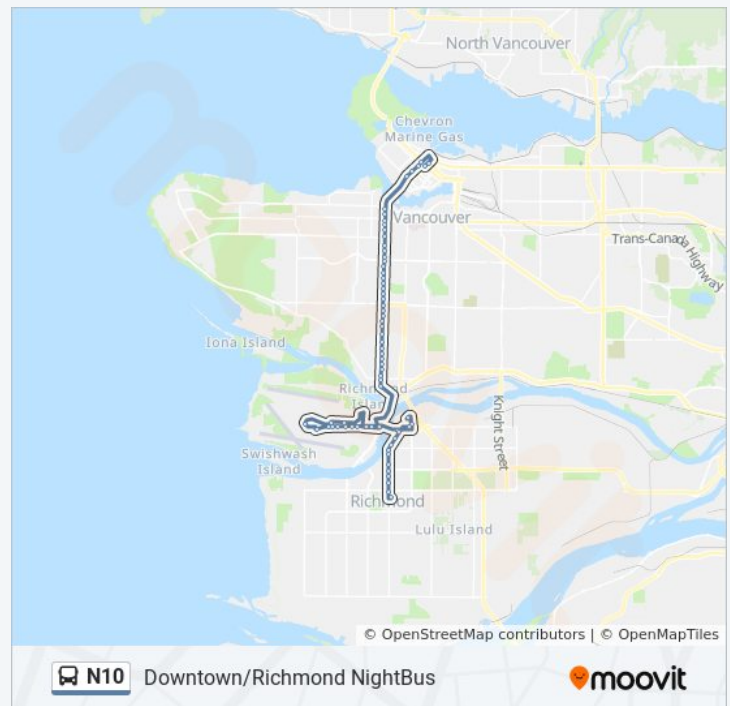

Southbound Granville St @ W 45 Ave

Southbound Granville St @ W 47 Ave

Southbound Granville St @ W 49 Ave

Southbound Granville St @ W 52 Ave

Southbound Granville St @ W 54 Ave

Southbound Granville St @ W 57 Ave

Southbound Granville St @ W 59 Ave

Sunday	2:11 AM - 3:15 AM
Monday	2:09 AM - 3:09 AM
Tuesday	2:09 AM - 3:09 AM
Wednesday	2:09 AM - 3:09 AM
Thursday	2:09 AM - 3:09 AM
Friday	2:09 AM - 3:09 AM
Saturday	2:09 AM - 3:09 AM

N10 bus Info

Direction: Brighthouse Station via YVR

Stops: 68

Trip Duration: 53 min

Line Summary:

Southbound Granville St @ W 61 Ave
Southbound Granville St @ W 63 Ave
Southbound Granville St @ W 65 Ave
Southbound Granville St @ W 68 Ave
Southbound Granville St @ W 70 Ave
Southbound Granville St @ SW Marine Dr
Eastbound Miller Rd @ Russ Baker Way
Westbound Miller Rd @ Templeton St
Westbound North Service Rd @ Air Canada
Operations Centre
Southbound Aviation Ave @ North Service Rd
YVR Domestic Departures @ Level Three
Eastbound Miller Rd @ Airport Access Rd
Eastbound Miller Rd @ 5000 Block
Eastbound Miller Rd @ Aviation Ave
Eastbound Miller Rd @ 5500 Block
Eastbound Miller Rd @ Jericho Rd
Eastbound Miller Rd @ Aurora Connector
Eastbound Miller Rd @ Aylmer Rd
Eastbound Miller Rd @ Templeton St
Eastbound Miller Rd @ 7000 Block
Eastbound Miller Rd @ Russ Baker Way
Eastbound Sea Island Way @ No. 3 Rd
Northbound Great Canadian Way @ Beckwith Rd
Bridgeport Stn Bay 3,4,5
Westbound Bridgeport Rd @ Smith St
Southbound No. 3rd Rd @ Sea Island Way
Southbound No. 3 Rd @ Capstan Way
Southbound No. 3 Rd @ Yaohan Access Rd
Aberdeen Station @ Bay 2
Southbound No. 3 Rd @ Browngate Rd
Southbound No. 3 Rd @ Leslie Rd
Southbound No. 3 Rd @ Alderbridge Way

Lansdowne Station @ Bay 3

Lansdowne Station @ Bay 4

Southbound No. 3 Rd @ Westminster Hwy

Richmond-Brighthouse Station @ Bay 2

Direction: Downtown Nightbus

43 stops

[VIEW LINE SCHEDULE](#)

Richmond-Brighthouse Station @ Bay 1