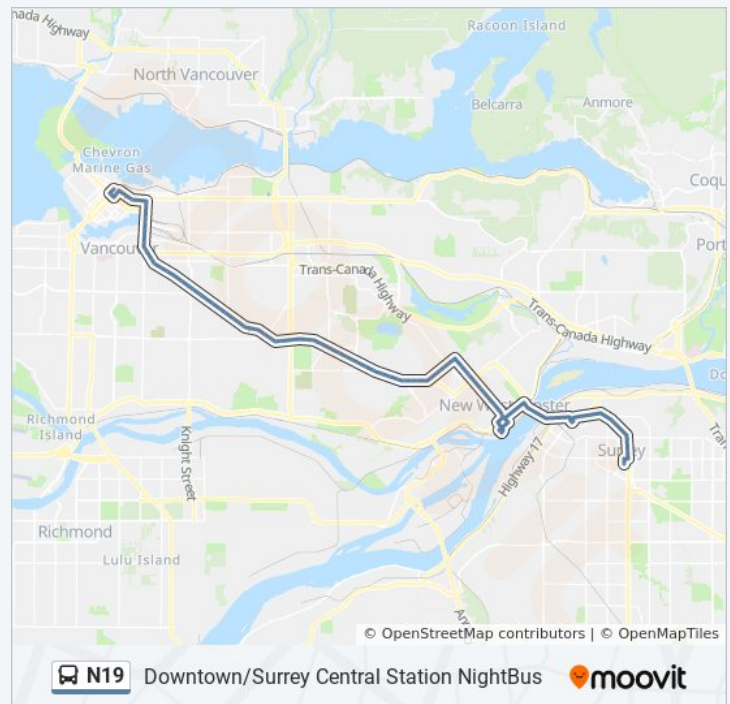

Eastbound Kingsway @ Mckinnon St

Eastbound Kingsway @ Joyce St

Eastbound Kingsway @ Wessex St

Eastbound Kingsway @ Tyne St

Eastbound Kingsway @ Melbourne St

N19 bus Info

Direction: Surrey Central Station Nightbus

Stops: 90

Trip Duration: 80 min

Line Summary:

Eastbound Kingsway @ Lincoln St

Eastbound Kingsway @ Boundary Rd

Eastbound Kingsway @ Smith Ave

Eastbound Kingsway @ Inman Ave

Eastbound Kingsway @ Patterson Ave