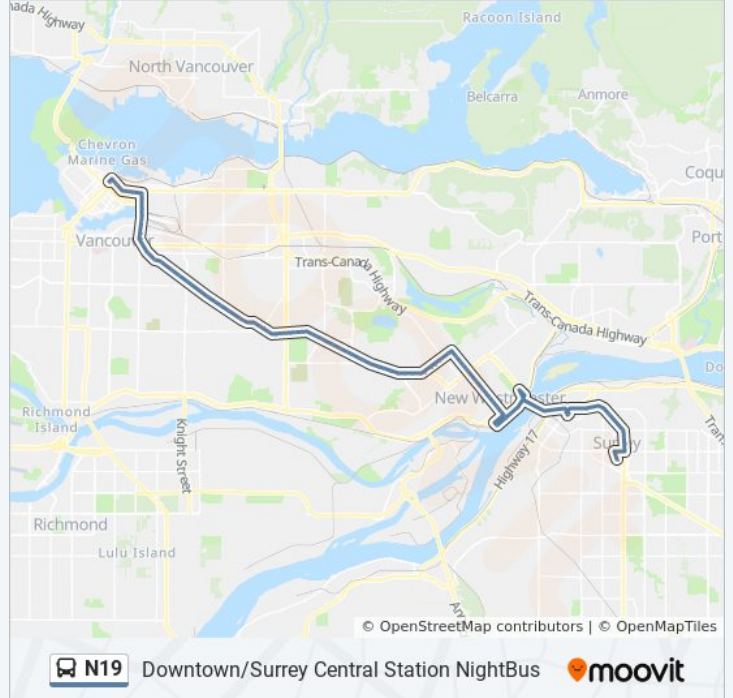

N19 bus Info

Direction: Downtown Nightbus

Stops: 89

Trip Duration: 72 min

Line Summary:

Northbound 6th St @ 13 Ave
 Northbound 6th St @ 15 Ave
 Northbound 6th St @ 16 Ave
 Northbound 6th St @ 18 Ave
 Westbound Edmonds St @ 7800 Block
 Westbound Edmonds St @ Canada Way
 Westbound Edmonds St @ New Vista Place
 Westbound Edmonds St @ Mary Ave
 Westbound Edmonds St @ Humphries Ave
 Westbound Edmonds St @ Linden Ave
 Westbound Kingsway @ Walker Ave
 Westbound Kingsway @ Salisbury Ave
 Westbound Kingsway @ Griffiths Ave
 Westbound Kingsway @ Sperling Ave
 Westbound Kingsway @ Arcola St
 Westbound Kingsway @ Gilley Ave
 Westbound Kingsway @ Waltham Ave
 Westbound Kingsway @ Imperial St
 Westbound Kingsway @ Elgin Ave
 Westbound Kingsway @ Denbigh Ave
 Westbound Kingsway @ Royal Oak Ave
 Westbound Kingsway @ Marlborough Ave
 Westbound Kingsway @ Nelson Ave
 Westbound Kingsway @ McMurray Ave
 Westbound Kingsway @ Sussex Ave
 Westbound Kingsway @ Willingdon Ave
 Westbound Kingsway @ Wilson Ave
 Westbound Kingsway @ Barker Ave
 Westbound Kingsway @ Inman Ave
 Westbound Kingsway @ Smith Ave
 Westbound Kingsway @ Boundary Rd
 Westbound Kingsway @ Boundary Rd
 Westbound Kingsway @ Lincoln St

Westbound Kingsway @ Melbourne St

Westbound Kingsway @ Wessex St

Westbound Kingsway @ Joyce St

Westbound Kingsway @ Mckinnon St

Westbound Kingsway @ Spencer St

Westbound Kingsway @ Rupert St

Westbound Kingsway @ Fairmont St