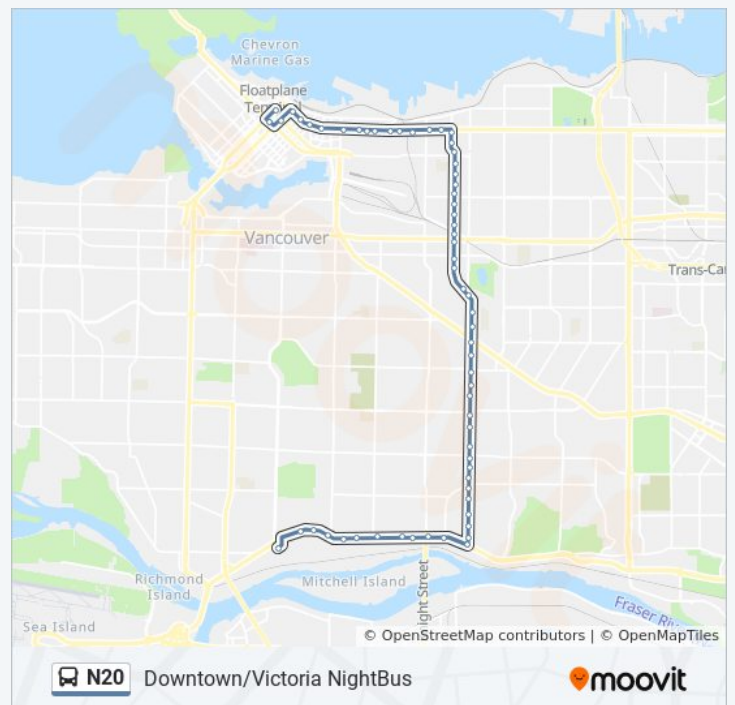

Direction: Downtown Nightbus

56 stops

[VIEW LINE SCHEDULE](#)

Marine Drive Station @ Bay 1

Eastbound SW Marine Dr @ Manitoba St

Eastbound SE Marine Dr @ Ontario St

Eastbound SE Marine Dr @ Main St

Eastbound SE Marine Dr @ Prince Edward St

N20 bus Time Schedule

Victoria Nightbus Route Timetable:

Sunday	2:12 AM - 5:12 AM
Monday	2:09 AM - 3:09 AM
Tuesday	2:09 AM - 5:09 AM
Wednesday	2:09 AM - 5:09 AM
Thursday	2:09 AM - 5:09 AM
Friday	2:09 AM - 5:09 AM
Saturday	2:09 AM - 3:09 AM

N20 bus Info

Direction: Victoria Nightbus

Stops: 61

Trip Duration: 47 min

Line Summary:

Southbound Commercial Dr @ E 12 Ave

Southbound Commercial Dr @ E 14 Ave

Southbound Victoria Diversion @ Commercial St

Southbound Victoria Dr @ Victoria Diversion

Southbound Victoria Dr @ E 22 Ave

Southbound Victoria Dr @ E 26 Ave

Southbound Victoria Dr @ Kingsway

Southbound Victoria Dr @ E 31 Ave

Southbound Victoria Dr @ E 33 Ave