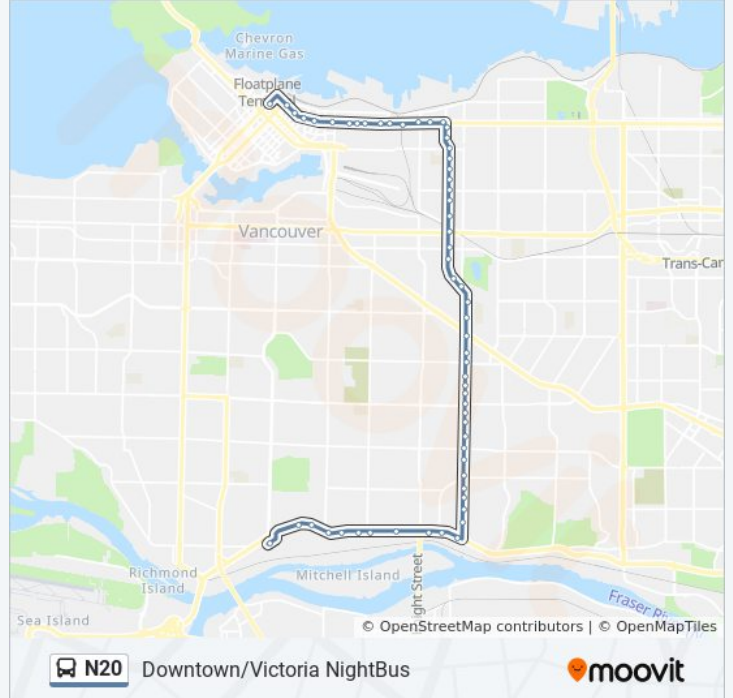

Northbound Victoria Dr @ E 36 Ave
Northbound Victoria Dr @ E 33 Ave
Northbound Victoria Dr @ E 32 Ave
Northbound Victoria Dr @ Kingsway
Northbound Victoria Dr @ E 26 Ave
Northbound Victoria Dr @ E 22 Ave
Northbound Victoria Diversion @ Victoria Dr
Northbound Commercial Dr @ Findlay St
Northbound Commercial Dr @ E 14 Ave
Northbound Commercial Dr @ E 12 Ave
Commercial-Broadway Station @ Bay 3
Northbound Commercial Dr @ E 6th Ave
Northbound Commercial Dr @ E 3rd Ave
Northbound Commercial Dr @ E 1st Ave
Northbound Commercial Dr @ Grant St
Northbound Commercial Dr @ Charles St
Northbound Commercial Dr @ Napier St
Northbound Commercial Diversion @ Venables St
Northbound Commercial Dr @ E Georgia St
Northbound Commercial Dr @ E Pender St
Westbound E Hastings St @ Commercial Dr
Westbound E Hastings St @ Mclean Dr
Westbound E Hastings St @ Clark Dr
Westbound E Hastings St @ Campbell Ave
Westbound E Hastings St @ Hawks Ave
Westbound E Hastings St @ Princess Ave
Westbound E Hastings St @ Jackson Ave
Westbound E Hastings St @ Dunlevy Ave
Westbound E Hastings St @ Main St
Westbound W Hastings St @ Carrall St
Westbound W Hastings St @ Abbott St
Westbound W Hastings St @ Hamilton St