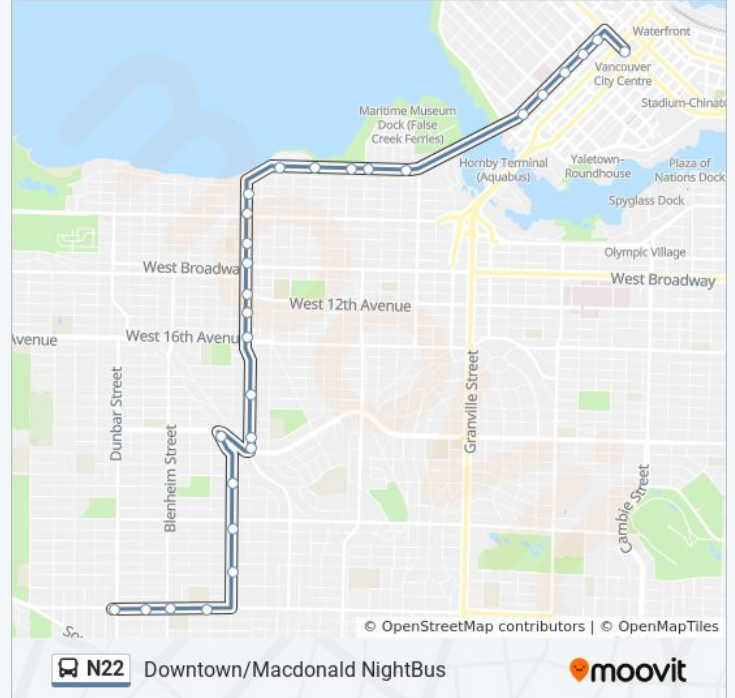

### Direction: Downtown Nightbus

31 stops

[VIEW LINE SCHEDULE](#)

- Dunbar Loop @ Bay 2
- Eastbound W 41 Ave @ Collingwood St
- Eastbound W 41 Ave @ Blenheim St
- Eastbound W 41 Ave @ Carnarvon St
- Northbound Mackenzie St @ W 38 Ave
- Northbound Mackenzie St @ W 34 Ave
- Northbound Mackenzie St @ W 28 Ave
- Northbound Quesnel Dr @ W King Edward Ave
- Northbound Macdonald St @ W King Edward Ave
- Northbound Macdonald St @ Oliver Cres
- Northbound Macdonald St @ W 22 Ave
- Northbound Macdonald St @ W 16 Ave
- Northbound Macdonald St @ W 13 Ave
- Northbound Macdonald St @ W 12 Ave
- Northbound Macdonald St @ W 10 Ave
- Northbound Macdonald St @ W Broadway
- Northbound Macdonald St @ W 7th Ave
- Northbound Macdonald St @ W 3rd Ave
- Northbound Macdonald St @ W 2nd Ave
- Eastbound Cornwall Ave @ Trafalgar St
- Eastbound Cornwall Ave @ Balsam St
- Eastbound Cornwall Ave @ Yew St

**Direction: Macdonald**

35 stops

[VIEW LINE SCHEDULE](#)

Eastbound W Georgia St @ Granville St  
 Westbound W Pender St @ Seymour St  
 Westbound W Pender St @ Granville St  
 Westbound W Pender St @ Howe St  
 Burrard Station @ Bay 1  
 Southbound Burrard St @ Robson St  
 Southbound Burrard St @ Barclay St  
 Southbound Burrard St @ Nelson St  
 Southbound Burrard St @ Davie St  
 Southbound Burrard St @ Harwood St  
 Westbound Cornwall Ave @ Cypress St  
 Westbound Cornwall Ave @ Arbutus St  
 Westbound Cornwall Ave @ Yew St  
 Westbound Cornwall Ave @ Point Grey Rd  
 Westbound Cornwall Ave @ Trafalgar St  
 Southbound Macdonald St @ W 1st Ave  
 Southbound Macdonald St @ W 4th Ave  
 Southbound Macdonald St @ W 6th Ave