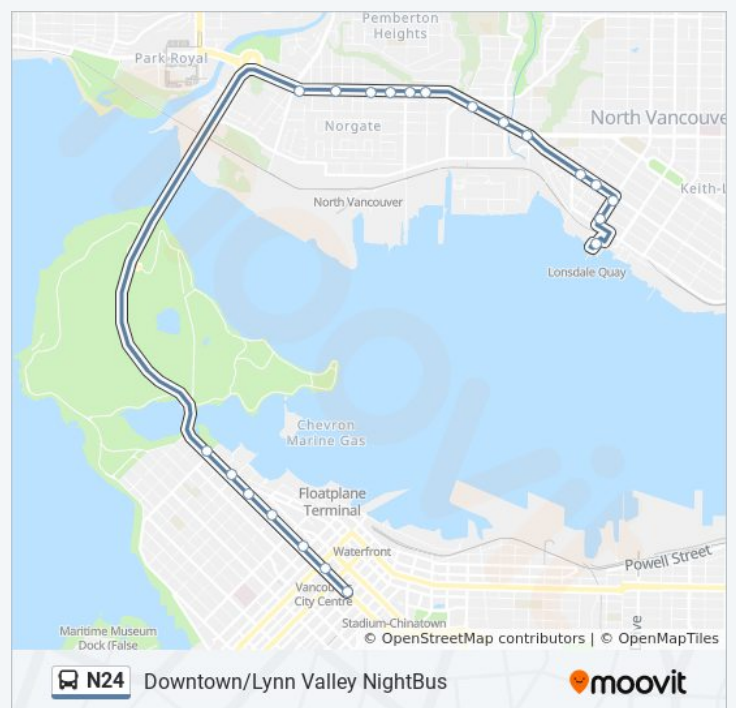

Direction: Lonsdale Quay Nightbus

21 stops

[VIEW LINE SCHEDULE](#)

Westbound W Georgia St @ Homer St
Westbound W Georgia St @ Granville St
Westbound W Georgia St @ Burrard St
WB W Georgia St FS Bute St
Westbound W Georgia St @ Broughton St
Westbound W Georgia St @ Cardero St
Westbound W Georgia St @ Denman St
Eastbound Marine Dr @ Capilano Rd
Eastbound Marine Dr @ Tatlow Ave
Eastbound Marine Dr @ Philip Ave
Eastbound Marine Dr @ Bridgman Ave
Eastbound Marine Dr @ Pemberton Ave
Eastbound Marine Dr @ Lloyd Ave
Eastbound Marine Dr @ Hamilton Ave
Eastbound Marine Dr @ Fell Ave
Eastbound W 3rd St @ Bewicke Ave
Eastbound W 3rd St @ Forbes Ave
Eastbound W 3rd St @ Mahon Ave
Southbound Chesterfield Ave @ W 3rd St
Southbound Chesterfield Ave @ W 1st St
Lonsdale Quay Bay 3,7,8

Direction: Lonsdale Quay Nightbus

23 stops

[VIEW LINE SCHEDULE](#)

Lynn Valley @ Bay 1
Southbound Mountain Hwy @ E 27 St
Eastbound Lynn Valley Rd @ E 27 St
Westbound E 29 St @ Fromme Rd

N24 bus Time Schedule

Lonsdale Quay Nightbus Route Timetable:

Sunday	7:30 AM - 8:02 AM
Monday	Not Operational
Tuesday	Not Operational
Wednesday	Not Operational
Thursday	Not Operational
Friday	7:30 AM - 8:02 AM
Saturday	Not Operational

N24 bus Info

Direction: Lonsdale Quay Nightbus

Stops: 21

Trip Duration: 27 min

Line Summary:

N24 bus Time Schedule

Lonsdale Quay Nightbus Route Timetable:

Sunday	11:00 PM
Monday	1:30 AM
Tuesday	Not Operational
Wednesday	Not Operational
Thursday	Not Operational