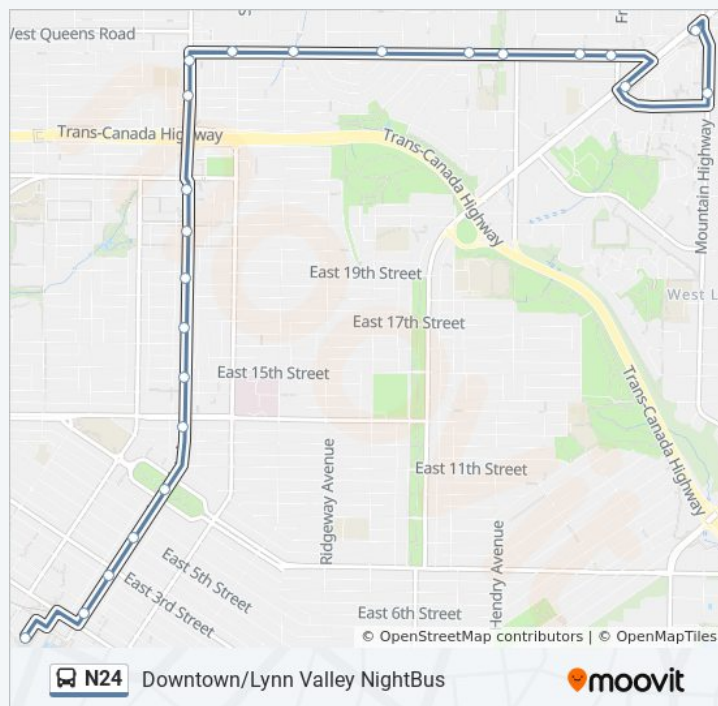

11:00 PM

Saturday

1:30 AM

N24 bus Info

Direction: Lonsdale Quay Nightbus

Stops: 23

Trip Duration: 18 min

Line Summary:

Direction: Lynn Valley Nightbus

50 stops

[VIEW LINE SCHEDULE](#)

Southbound Howe St @ Dunsmuir St

Eastbound W Pender St @ Burrard St

Eastbound W Pender St @ Granville St

Eastbound W Pender St @ Seymour St

Eastbound W Pender St @ Hamilton St