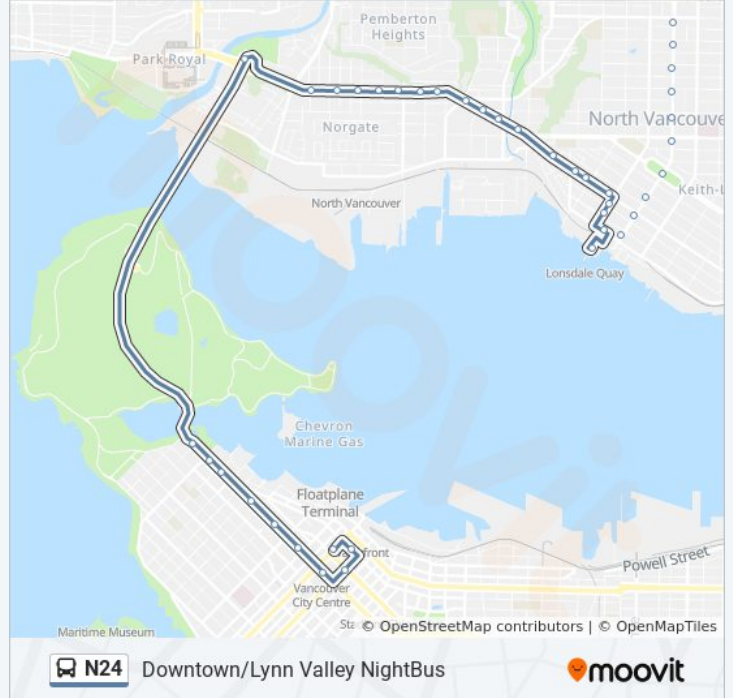

Westbound Marine Dr @ Bewicke Ave

Westbound Marine Dr @ Fell Ave

Westbound Marine Dr @ Hanes Ave

Westbound Marine Dr @ Hamilton Ave

Westbound Marine Dr @ Mackay Ave

Westbound Marine Dr @ Lloyd Ave

Westbound Marine Dr @ Pemberton Ave

Westbound Marine Dr @ Bridgman Ave

Westbound Marine Dr @ Philip Ave

Westbound Marine Dr @ Bowser Ave

Westbound Marine Dr @ Mcguire Ave

Westbound Marine Dr @ Capilano Rd

Southbound Lions Gate Bridge Onramp @
Marine Dr

Eastbound W Georgia St @ Gilford St

Eastbound W Georgia St @ Denman St

Eastbound W Georgia St @ Cardero St

Eastbound W Georgia St @ Broughton St

Eastbound W Georgia St @ Bute St

Eb W Georgia St Fs Burrard St-

Eastbound W Georgia St @ Granville St

Northbound Seymour St @ Dunsmuir St

Westbound W Pender St @ Granville St

Southbound Howe St @ Dunsmuir St

Direction: Lonsdale Quay Nightbus

21 stops

[VIEW LINE SCHEDULE](#)