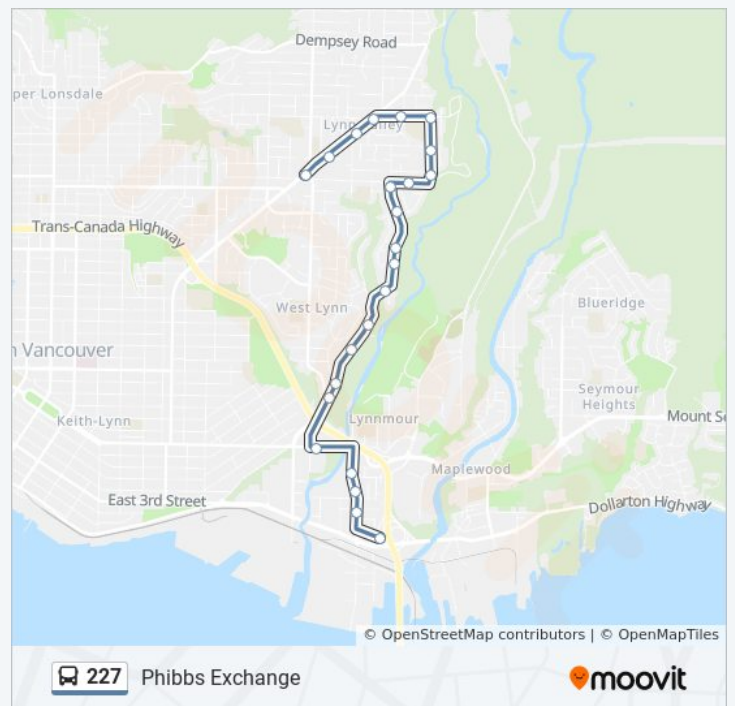

Eastbound Lynn Valley Rd @ Peters Rd

Eastbound Peters Rd @ Henderson Ave

Eastbound Peters Rd @ Duval Rd

Southbound Duval Rd @ Westover Rd

Southbound Duval Rd @ Draycott Rd

Westbound Ross Rd @ 1700 Block

Southbound Hoskins Rd @ Ross Rd

Southbound Arborlynn Dr @ Appin Rd

Southbound Arborlynn Dr @ Mountain Hwy

Eastbound E Keith Rd @ Mountain Hwy

Southbound Mountain Hwy @ Fern St

Southbound Mountain Hwy @ Charlotte Rd

Southbound Mountain Hwy @ Rupert St

Phibbs Exchange @ Bay 9

227 bus Time Schedule

Phibbs Exchange Route Timetable:

Sunday	8:10 AM - 7:12 PM
Monday	6:12 AM - 7:12 PM
Tuesday	6:12 AM - 7:12 PM
Wednesday	6:12 AM - 7:12 PM
Thursday	6:12 AM - 7:12 PM
Friday	8:10 AM - 7:12 PM
Saturday	6:42 AM - 7:12 PM

227 bus Info

Direction: Phibbs Exchange

Stops: 22

Trip Duration: 17 min

Line Summary:

moovitapp.com. Use the [Moovit App](#) to see live bus times, train schedule or subway schedule, and step-by-step directions for all public transit in Southwest British Columbia.