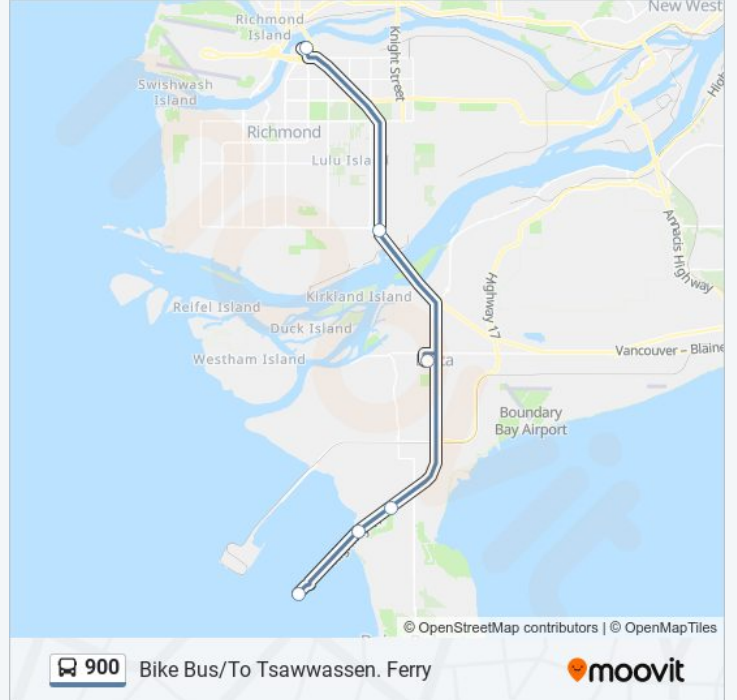

900 bus Info

Direction: Bike Bus/To Bridgeport Station

Stops: 6

Trip Duration: 35 min

Line Summary:

Direction: Bike Bus/To Tsawwassen. Ferry

6 stops

[VIEW LINE SCHEDULE](#)

Bridgeport Station @ Bay 13

Southbound Hwy 99 Onramp @ Steveston Hwy

Ladner Exchange @ Bay 3

Southbound Hwy 17 @ 52 St

Southbound Hwy 17 @ Tsawwassen Dr

Tsawwassen Ferry Terminal @ Bay 1

900 bus Time Schedule

Bike Bus/To Tsawwassen. Ferry Route Timetable:

Sunday	08:00 - 22:00
Monday	Not Operational
Tuesday	Not Operational
Wednesday	Not Operational
Thursday	Not Operational
Friday	08:00 - 22:00
Saturday	08:00 - 22:00

900 bus Info

Direction: Bike Bus/To Tsawwassen. Ferry

Stops: 6

Trip Duration: 35 min

Line Summary:

900 bus time schedules and route maps are available in an offline PDF at moovitapp.com. Use the [Moovit App](#) to see live bus times, train schedule or subway schedule, and step-by-step directions for all public transit in Southwest British Columbia.