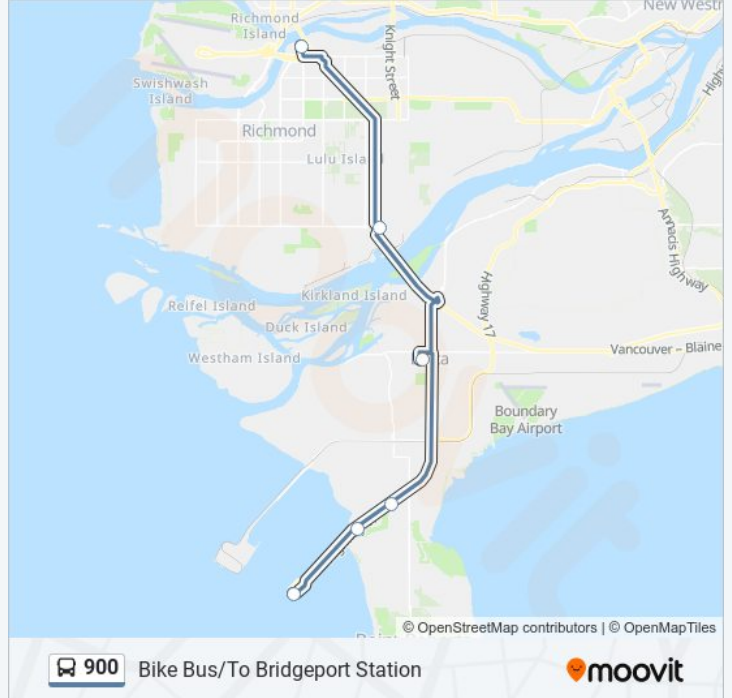

 900

Bike Bus/To Bridgeport Station

Get The App

The 900 bus line (Bike Bus/To Bridgeport Station) has 2 routes. For regular weekdays, their operation hours are:
(1) Bike Bus/To Bridgeport Station: 08:55 - 23:06(2) Bike Bus/To Tsawwassen. Ferry: 08:00 - 22:00
Use the Moovit App to find the closest 900 bus station near you and find out when is the next 900 bus arriving.

Direction: Bike Bus/To Bridgeport Station

6 stops

[VIEW LINE SCHEDULE](#)

- Tsawwassen Ferry Terminal @ Bay 2
- Northbound Hwy 17 @ Tsawwassen Dr
- Northbound Hwy 17 @ 52 St
- Ladner Exchange @ Bay 3
- Northbound Hwy 99 Offramp @ Steveston Hwy
- Bridgeport Station @ Bay 1 Unloading Only

900 bus Time Schedule

Bike Bus/To Bridgeport Station Route Timetable:

Sunday	08:55 - 23:06
Monday	Not Operational
Tuesday	Not Operational
Wednesday	Not Operational
Thursday	Not Operational
Friday	08:55 - 22:57
Saturday	08:52 - 23:06

900 bus Info

Direction: Bike Bus/To Bridgeport Station

Stops: 6

Trip Duration: 35 min

Line Summary:

Direction: Bike Bus/To Tsawwassen. Ferry

6 stops

[VIEW LINE SCHEDULE](#)