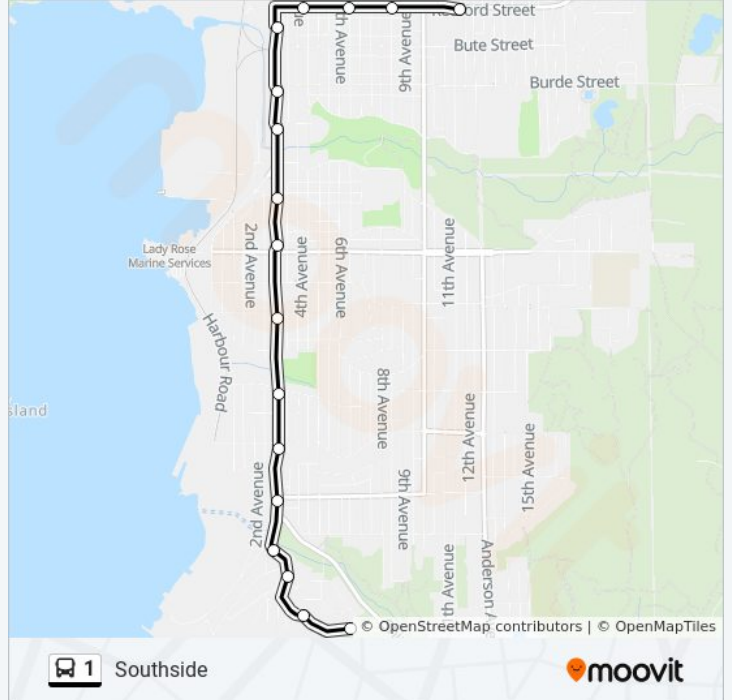

Direction: Southside

17 stops

[VIEW LINE SCHEDULE](#)

Cameron & Hamilton
Cameron & Rita
Cameron & Motion
Cameron & Mallory
3rd Ave & Neill
3rd Ave & Bruce
3rd Ave & Melrose
3rd Ave & Mar
3rd Ave & Argyle
3rd Ave & Strathern
3rd Ave & Napier
3rd Ave & Burde
3rd Ave & Bute
Redford & 4th Ave
Redford & 6th Ave
Redford & 8th Ave
Redford Transit Exchange

1 bus Info

Direction: Southside

Stops: 17

Trip Duration: 12 min

Line Summary:

Direction: Southside

34 stops

[VIEW LINE SCHEDULE](#)

Redford Transit Exchange

Redford & San Mateo

West Coast Hospital

Redford & 15th Ave

Redford & Anderson

10th Ave & Bute

Burde & 9th Ave

Burde & 7th Ave

1 bus Info

Direction: Southside

Stops: 34

Trip Duration: 25 min

Line Summary:

China Creek & 18th

China Creek & 14th Ave

China Creek & Anderson